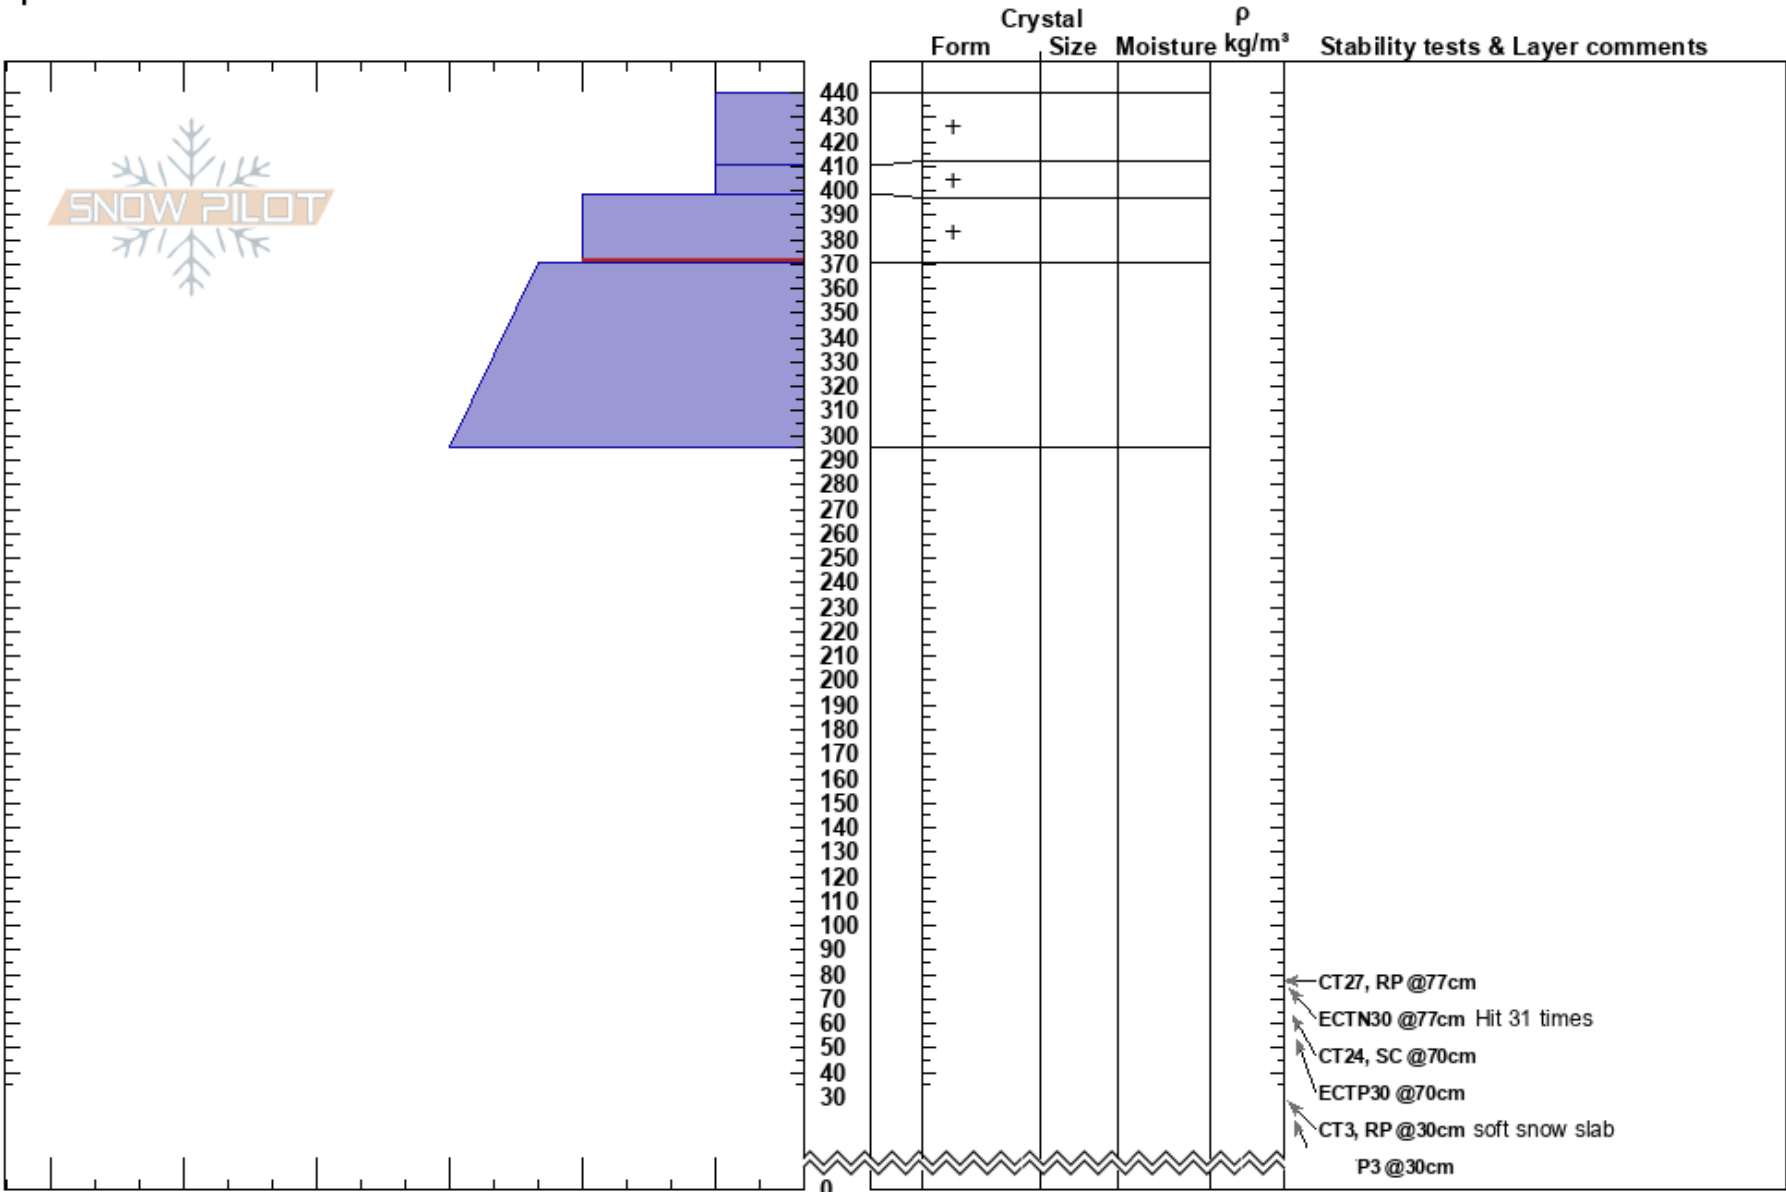

Lake Mary Test Pit
 Donner Pass Area
 CA
Elevation: 7014 ft
Aspect: 57°
Specifics:

Sarah Newsome
 02/17/2019 - 2:30pm
Co-ord: 39.30812N, -120.32815W
Slope Angle: 17°
Wind Loading: no

Stability: **HS:**440 **Layer Notes:**
Air Temperature: -5°C **PF:**70 398-370cm:Problematic layer
Sky Cover: OVC
Precipitation: S2
Wind: Calm

Notes: I K P 1F 4F F