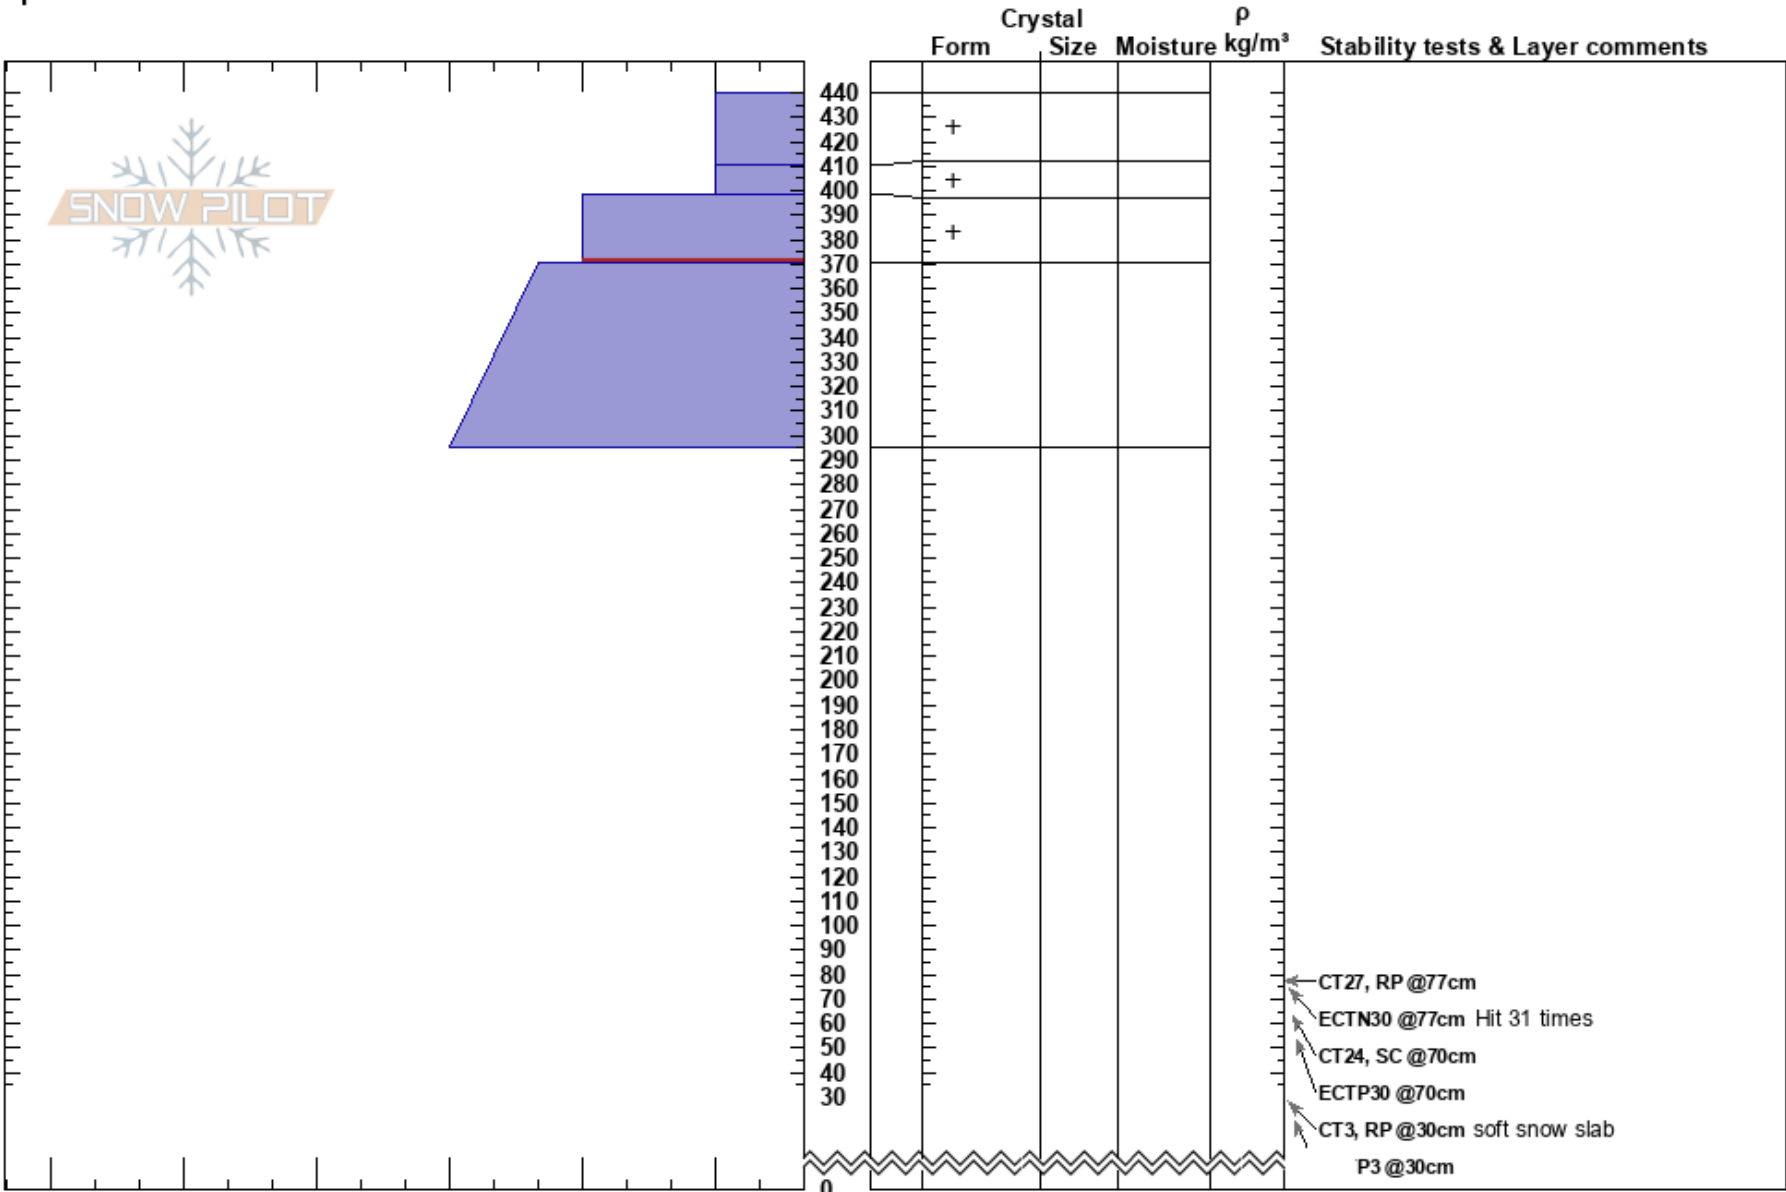

Lake Mary Test Pit  
 Donner Pass Area  
 CA  
**Elevation:** 7014 ft  
**Aspect:** 57°  
**Specifics:**

Sarah Newsome  
 02/17/2019 - 2:30pm  
**Co-ord:** 39.30812N, -120.32815W  
**Slope Angle:** 17°  
**Wind Loading:** no

**Stability:** **HS:**440 **Layer Notes:**  
**Air Temperature:** -5°C **PF:**70 398-370cm:Problematic layer  
**Sky Cover:** OVC  
**Precipitation:** S2  
**Wind:** Calm

**Notes:** I K P 1F 4F F