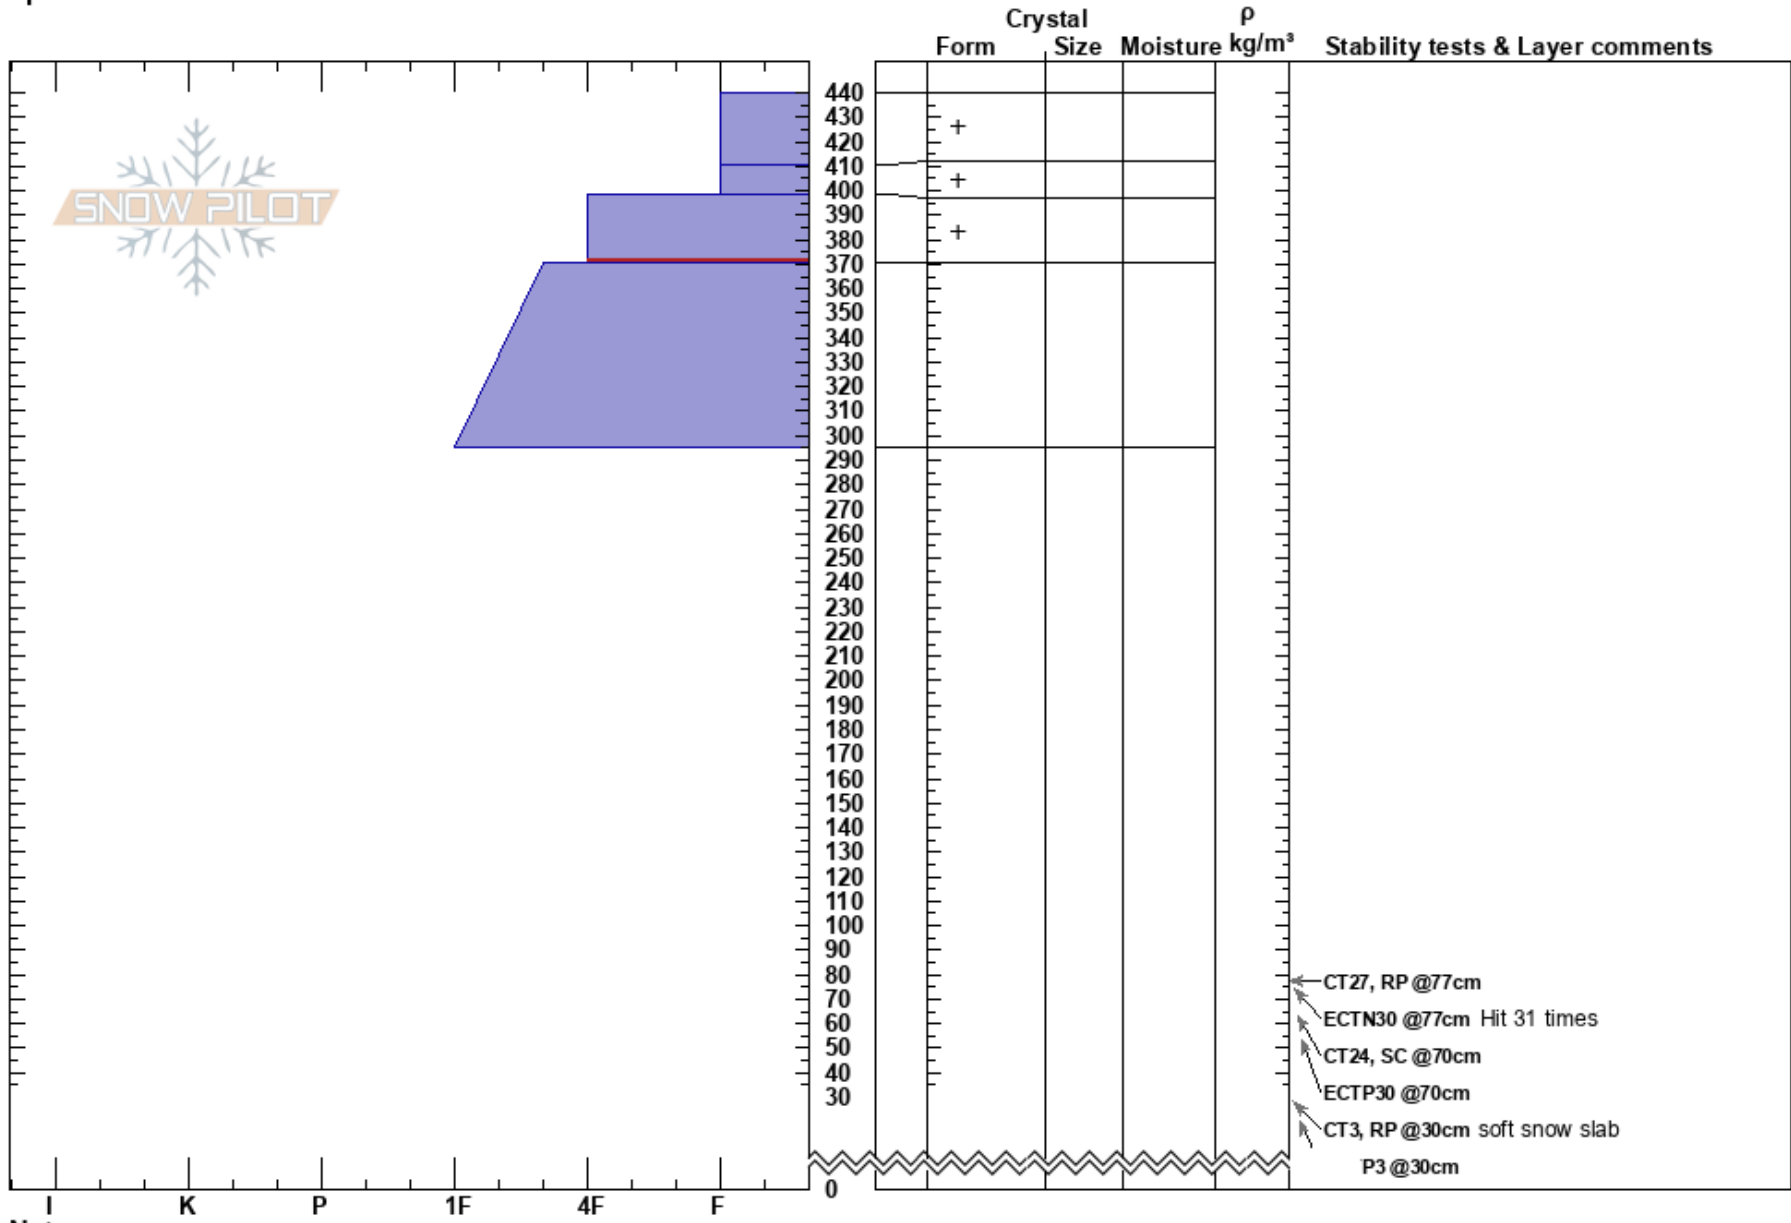

Lake Mary Test Pit
 Donner Pass Area
 CA
Elevation: 7014 ft
Aspect: 57°
Specifics:

Sarah Newsome
 02/17/2019 - 2:30pm
Co-ord: 39.30812N, -120.32815W
Slope Angle: 17°
Wind Loading: no

Stability: **HS:**440 **Layer Notes:**
Air Temperature: -5°C **PF:**70 398-370cm:Problematic layer
Sky Cover: OVC
Precipitation: S2
Wind: Calm