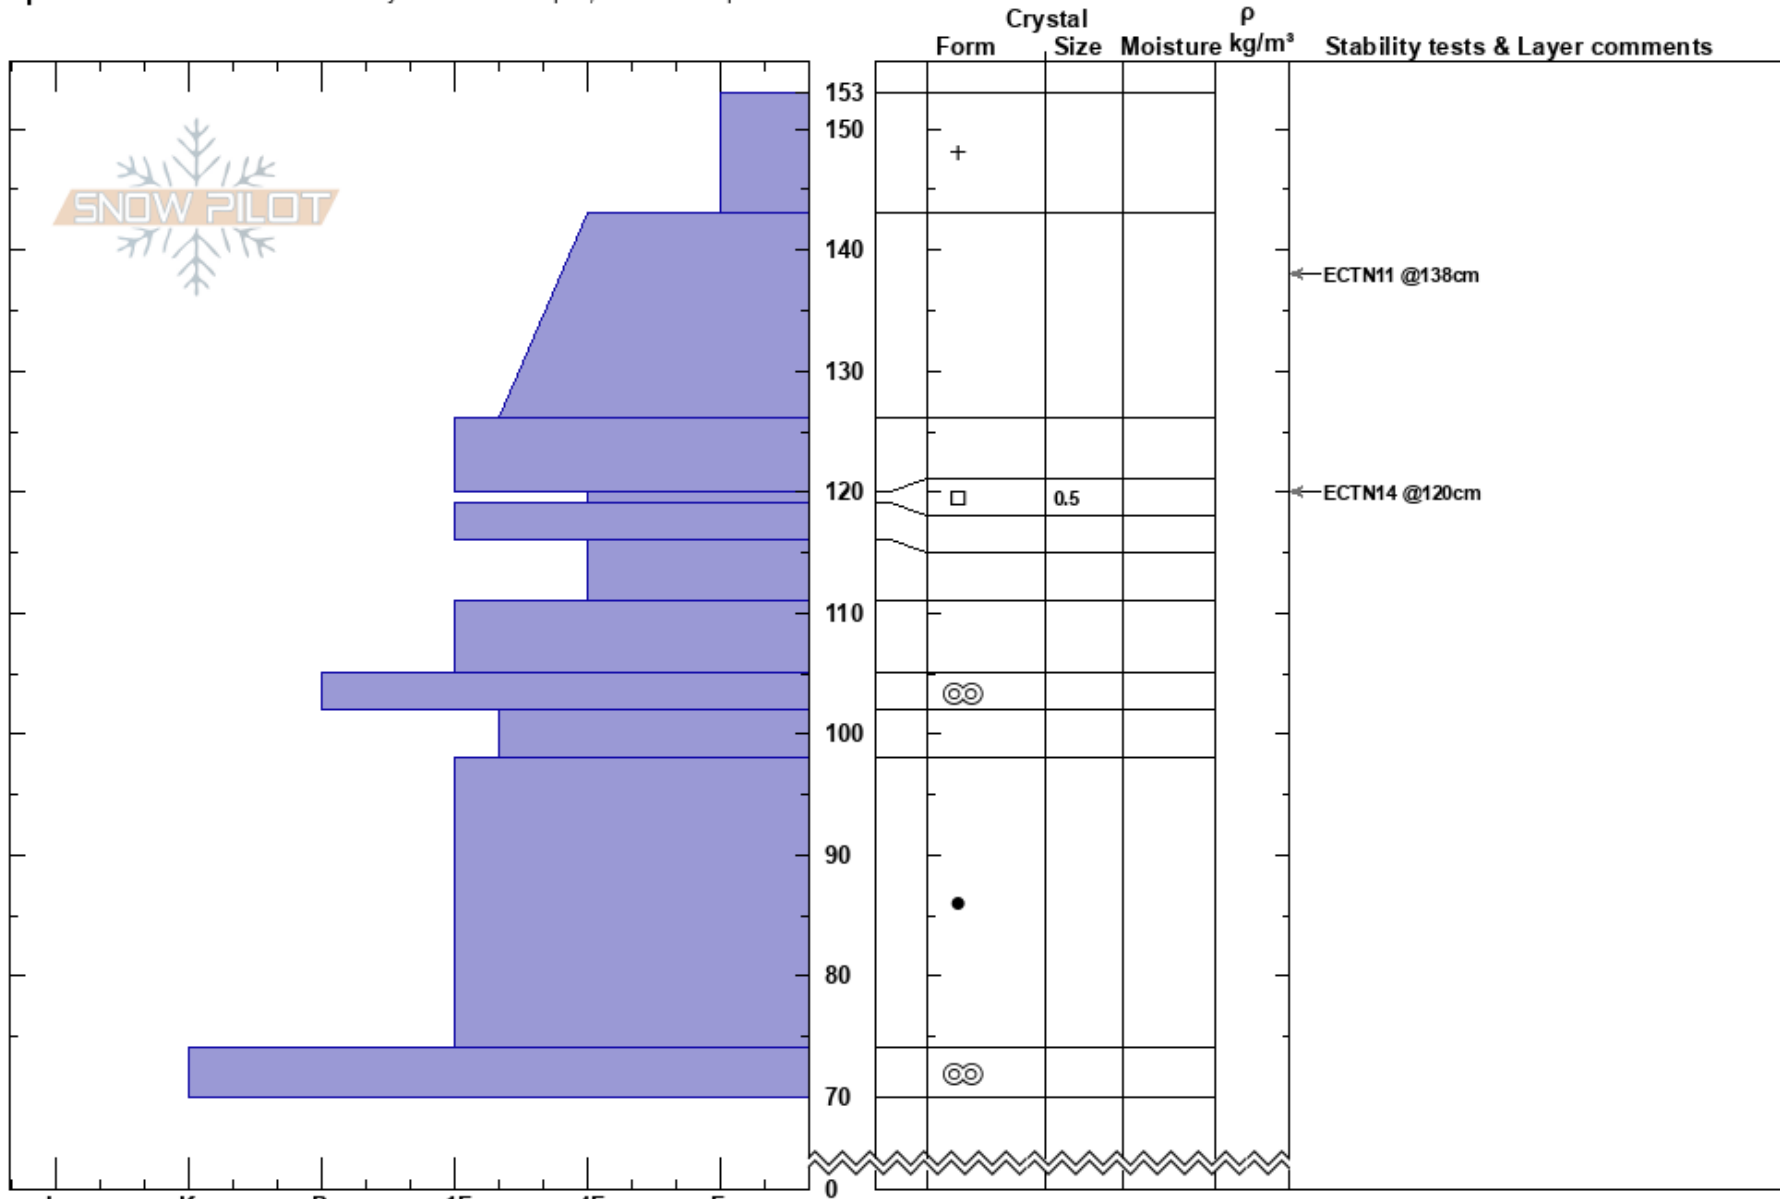

SE 9595'  
 Beartooths  
 MT  
 Elevation: 9250 ft  
 Aspect: 155°

Beau Fredlund  
 02/17/2019 - 11:00am  
 Co-ord: 45.01977N, -110.00838E  
 Slope Angle: 28°  
 Wind Loading:

Stability:  
 Air Temperature:  
 Sky Cover:  
 Precipitation:  
 Wind:

HS:153  
 Layer Notes:  
 120-119cm:Problematic layer

Specifics: Recent avalanche activity on different slopes; We skied slope

Notes: Observed a recent avalanche on an adjacent, wind loaded SE aspect (2-4' deep and 200' wide).