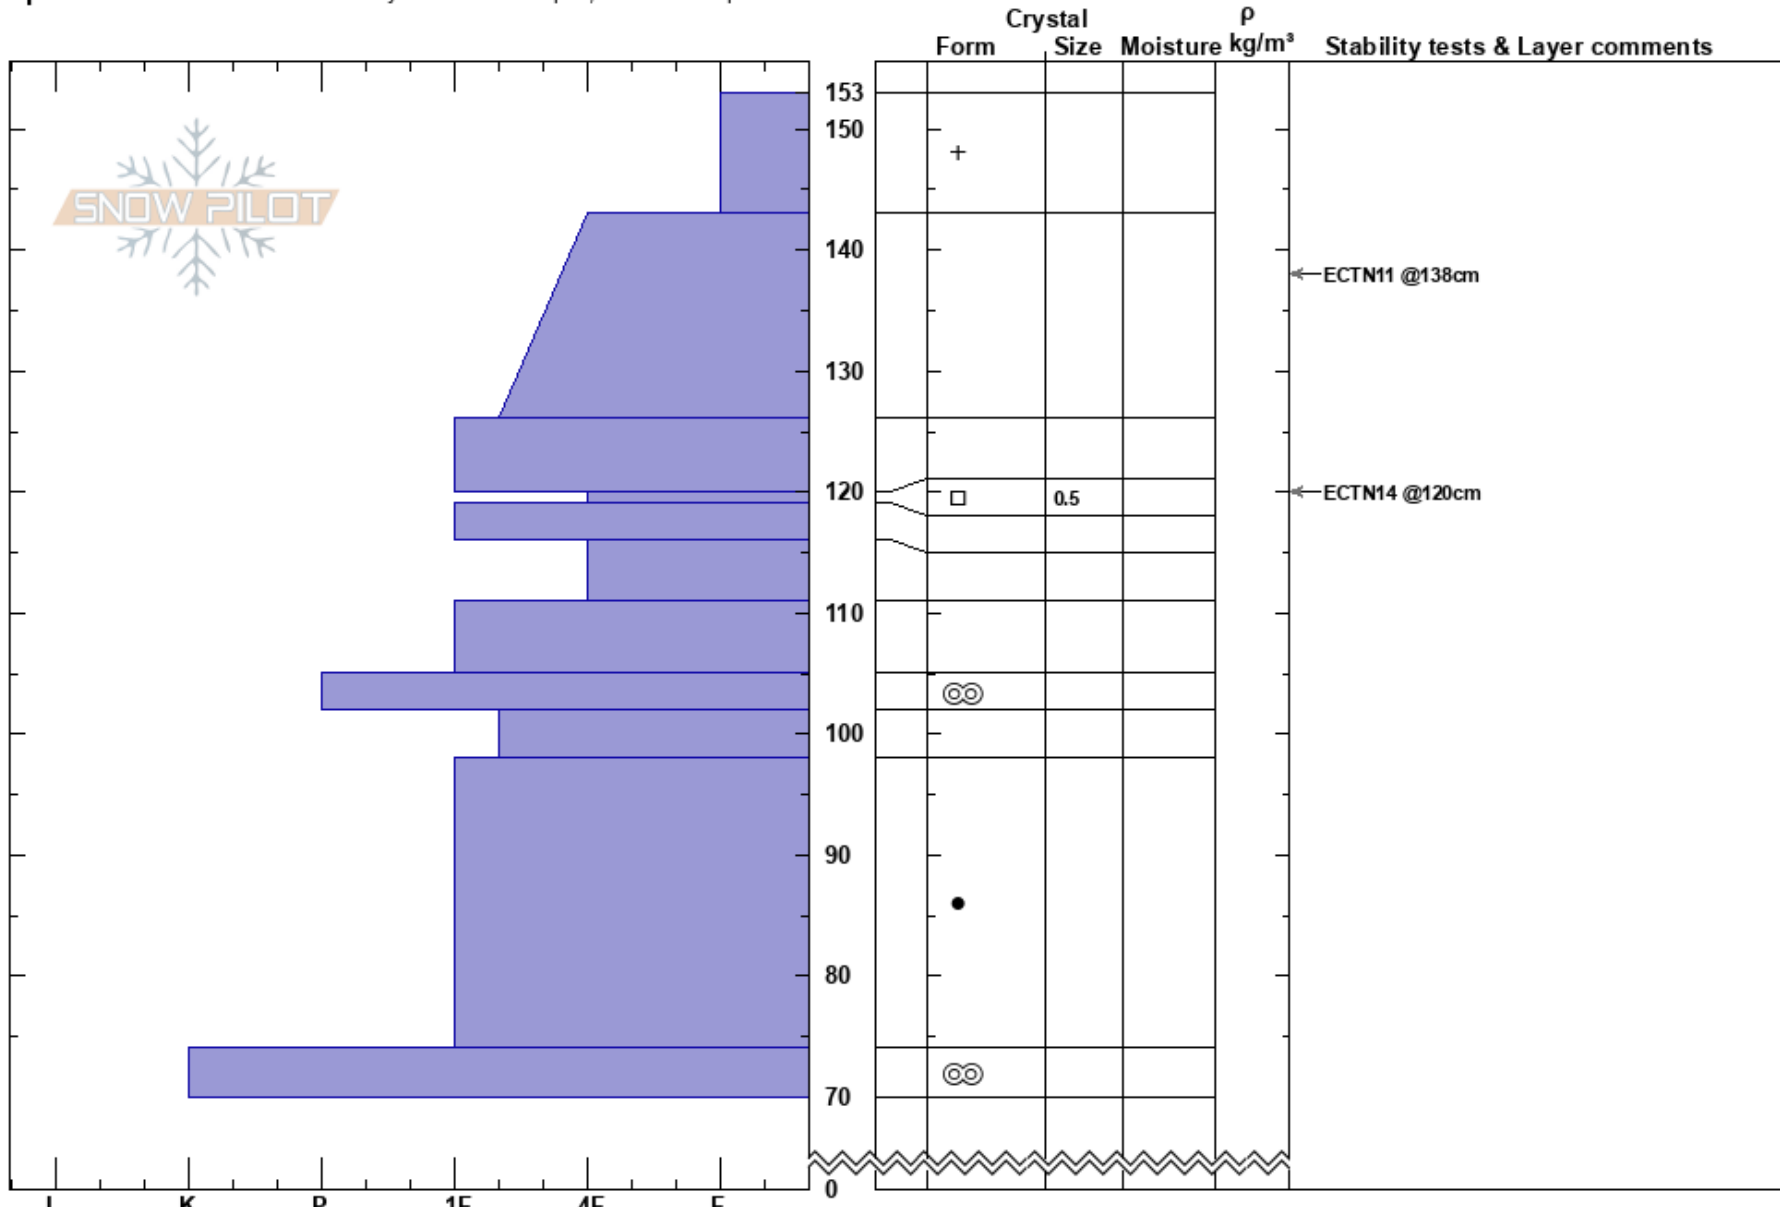

SE 9595'
 Beartooths
 MT
 Elevation: 9250 ft
 Aspect: 155°

Beau Fredlund
 02/17/2019 - 11:00am
 Co-ord: 45.01977N, -110.00838E
 Slope Angle: 28°
 Wind Loading:

Stability:
 Air Temperature:
 Sky Cover:
 Precipitation:
 Wind:

HS:153
 Layer Notes:
 120-119cm:Problematic layer

Specifics: Recent avalanche activity on different slopes; We skied slope

Notes: Observed a recent avalanche on an adjacent, wind loaded SE aspect (2-4' deep and 200' wide).