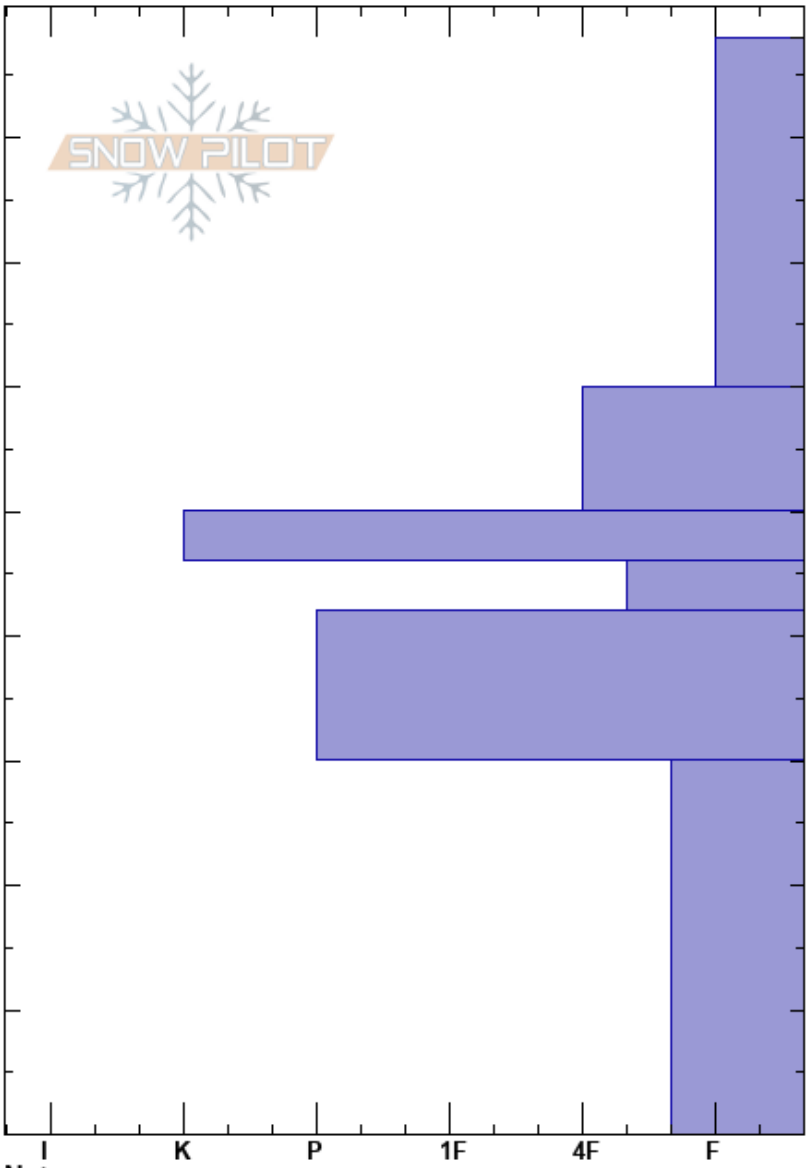

Dream Lake, RMNP  
 RMNP  
 CO  
 Elevation: 10000 ft  
 Aspect: SE  
 Specifics:

Jason Maurer  
 02/17/2019 - 1:01pm  
 Co-ord:  
 Slope Angle: 23°  
 Wind Loading:

Stability:  
 Air Temperature: -7°C  
 Sky Cover: FEW  
 Precipitation: NO  
 Wind: W Light Breeze

HS:88  
 46-42cm: Problematic layer

Crystal Form	Crystal Size	Moisture	$\rho$ kg/m <sup>3</sup>	Stability tests & Layer comments
∅	0.5-1.5			← CT12, Q2 @43cm ← ECTP16 @43cm
^	2-3			

Notes: