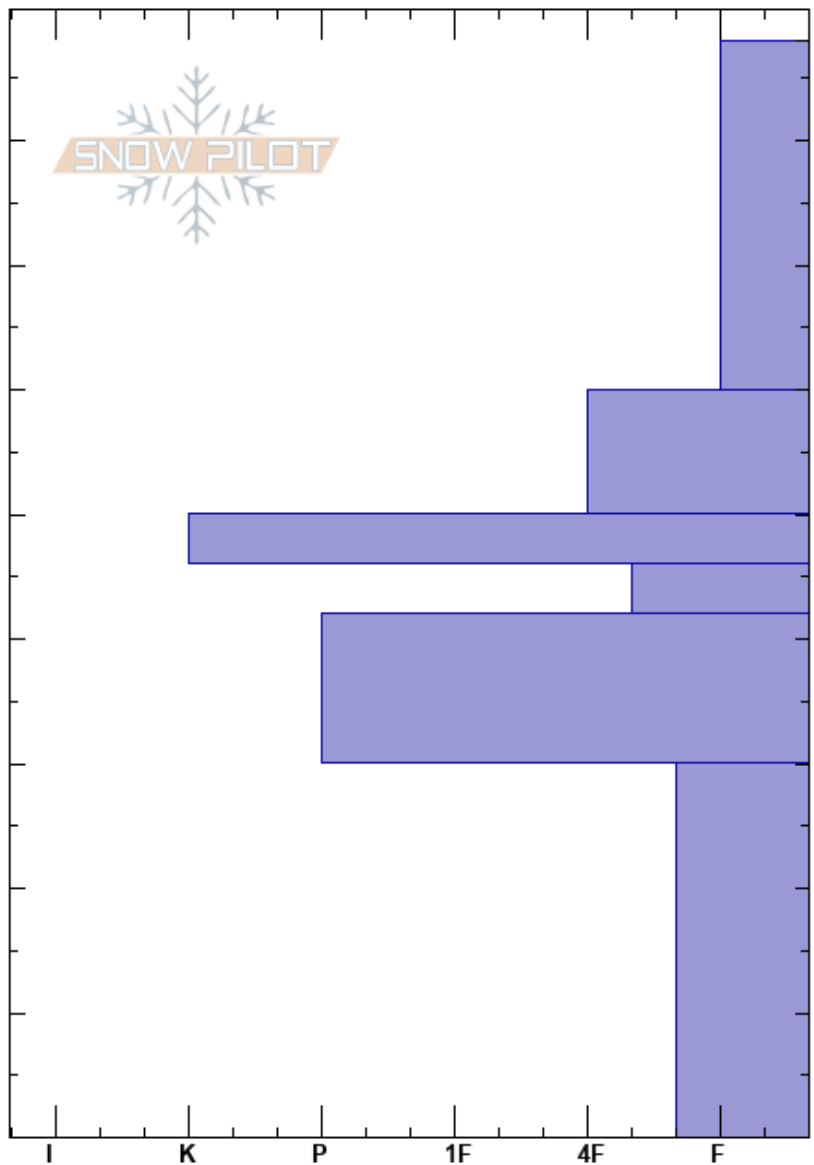

Dream Lake, RMNP
 RMNP
 CO
Elevation: 10000 ft
Aspect: SE
Specifics:

Jason Maurer
 02/17/2019 - 1:01pm
Co-ord:
Slope Angle: 23°
Wind Loading:

Stability:
Air Temperature: -7°C
Sky Cover: FEW
Precipitation: NO
Wind: W Light Breeze

HS:88
Layer Notes:
 46-42cm:Problematic layer

Notes:

Crystal Form	Crystal Size	Moisture	ρ kg/m ³	Stability tests & Layer comments
□	0.5-1.5			← CT12, Q2 @43cm ← ECTP16 @43cm
^	2-3			