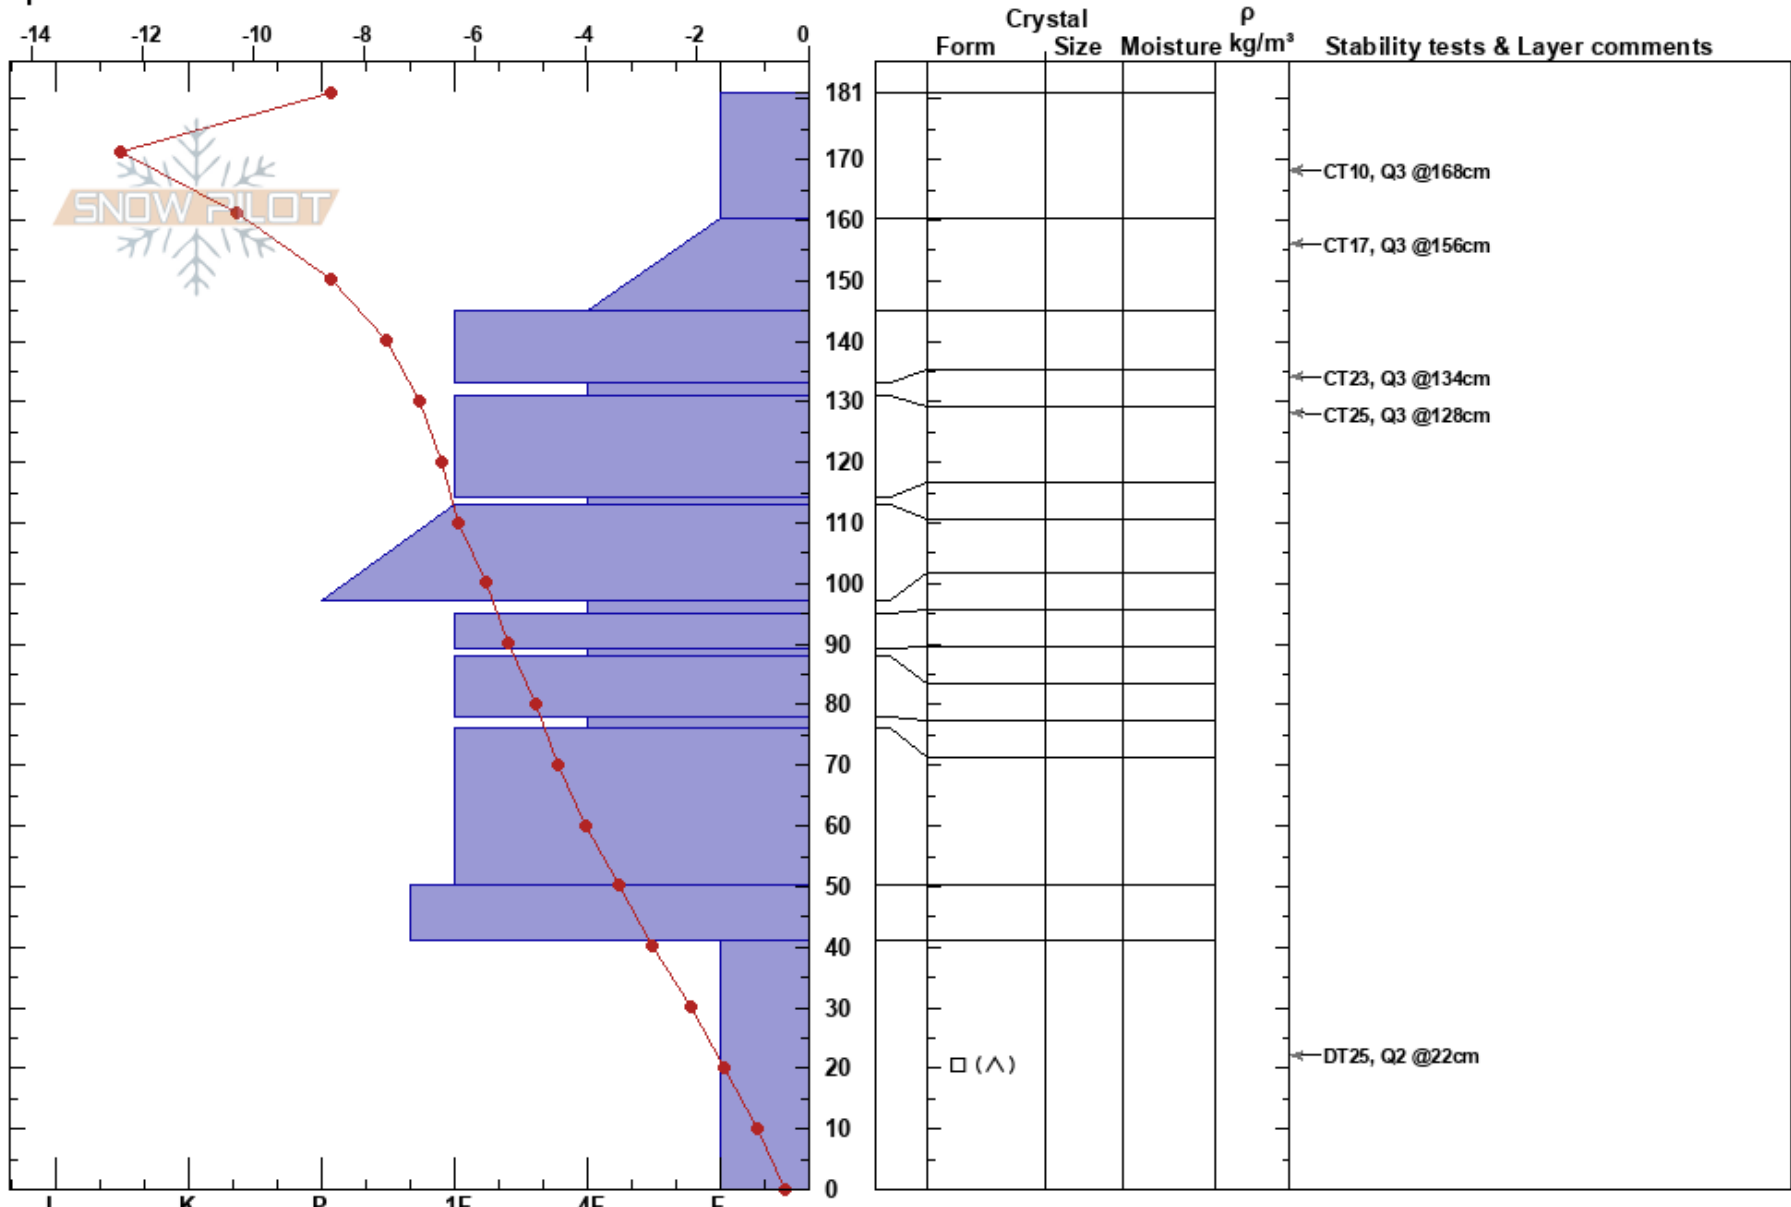

Lost Lake
 Uinta Range
 UT
 Elevation: 9900 ft
 Aspect: E
 Specifics:

Andrew Nassetta
 02/17/2019 - 12:15pm
 Co-ord: 40.67769N, -110.93927W
 Slope Angle: 8°
 Wind Loading: no

Stability:
 Air Temperature: -10.7°C PF:35
 Sky Cover: BKN
 Precipitation: NO
 Wind: S Calm
 HS:181
 Layer Notes:
 41-0cm: Problematic layer