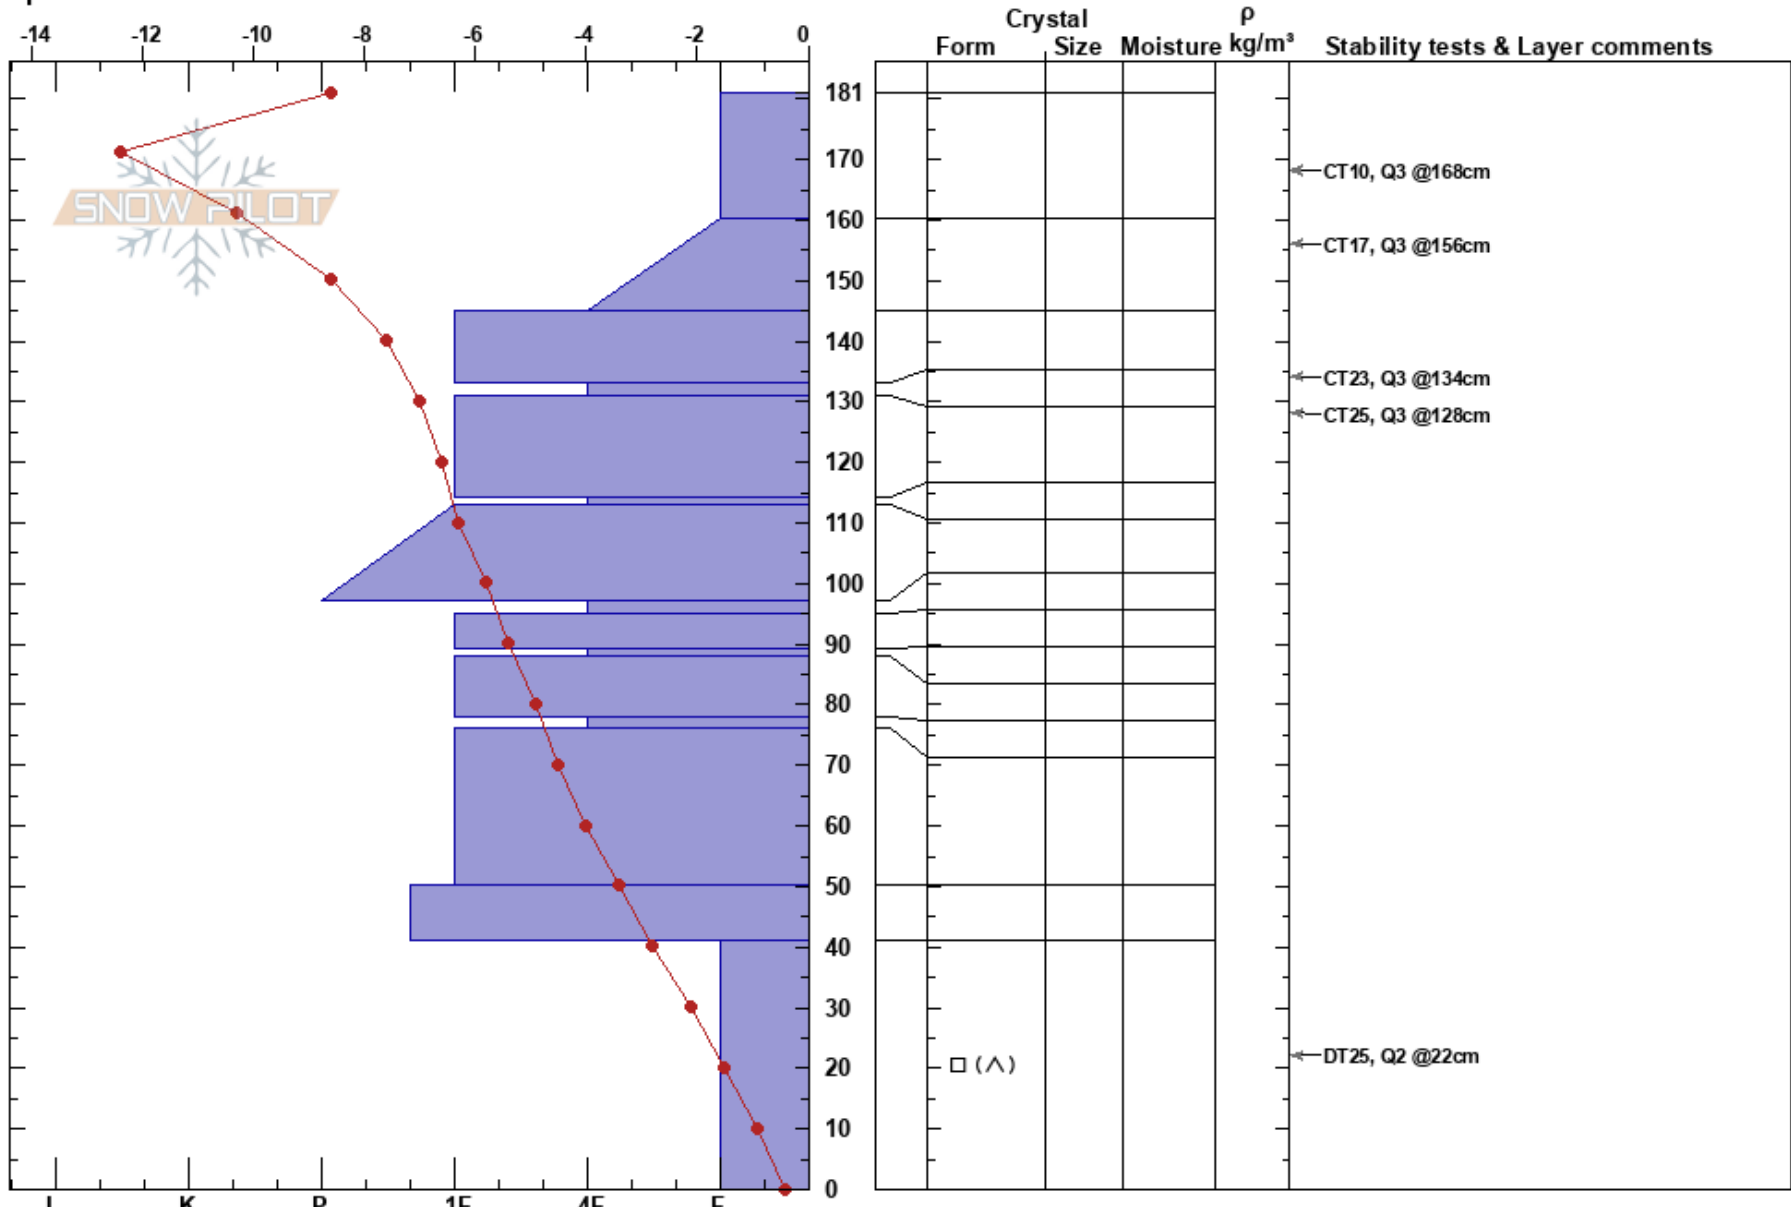

Lost Lake
 Uinta Range
 UT
 Elevation: 9900 ft
 Aspect: E
 Specifics:

Andrew Nassetta
 02/17/2019 - 12:15pm
 Co-ord: 40.67769N, -110.93927W
 Slope Angle: 8°
 Wind Loading: no

Stability:
 Air Temperature: -10.7°C PF:35
 Sky Cover: BKN
 Precipitation: NO
 Wind: S Calm

HS:181
 Layer Notes:
 41-0cm: Problematic layer

Notes: