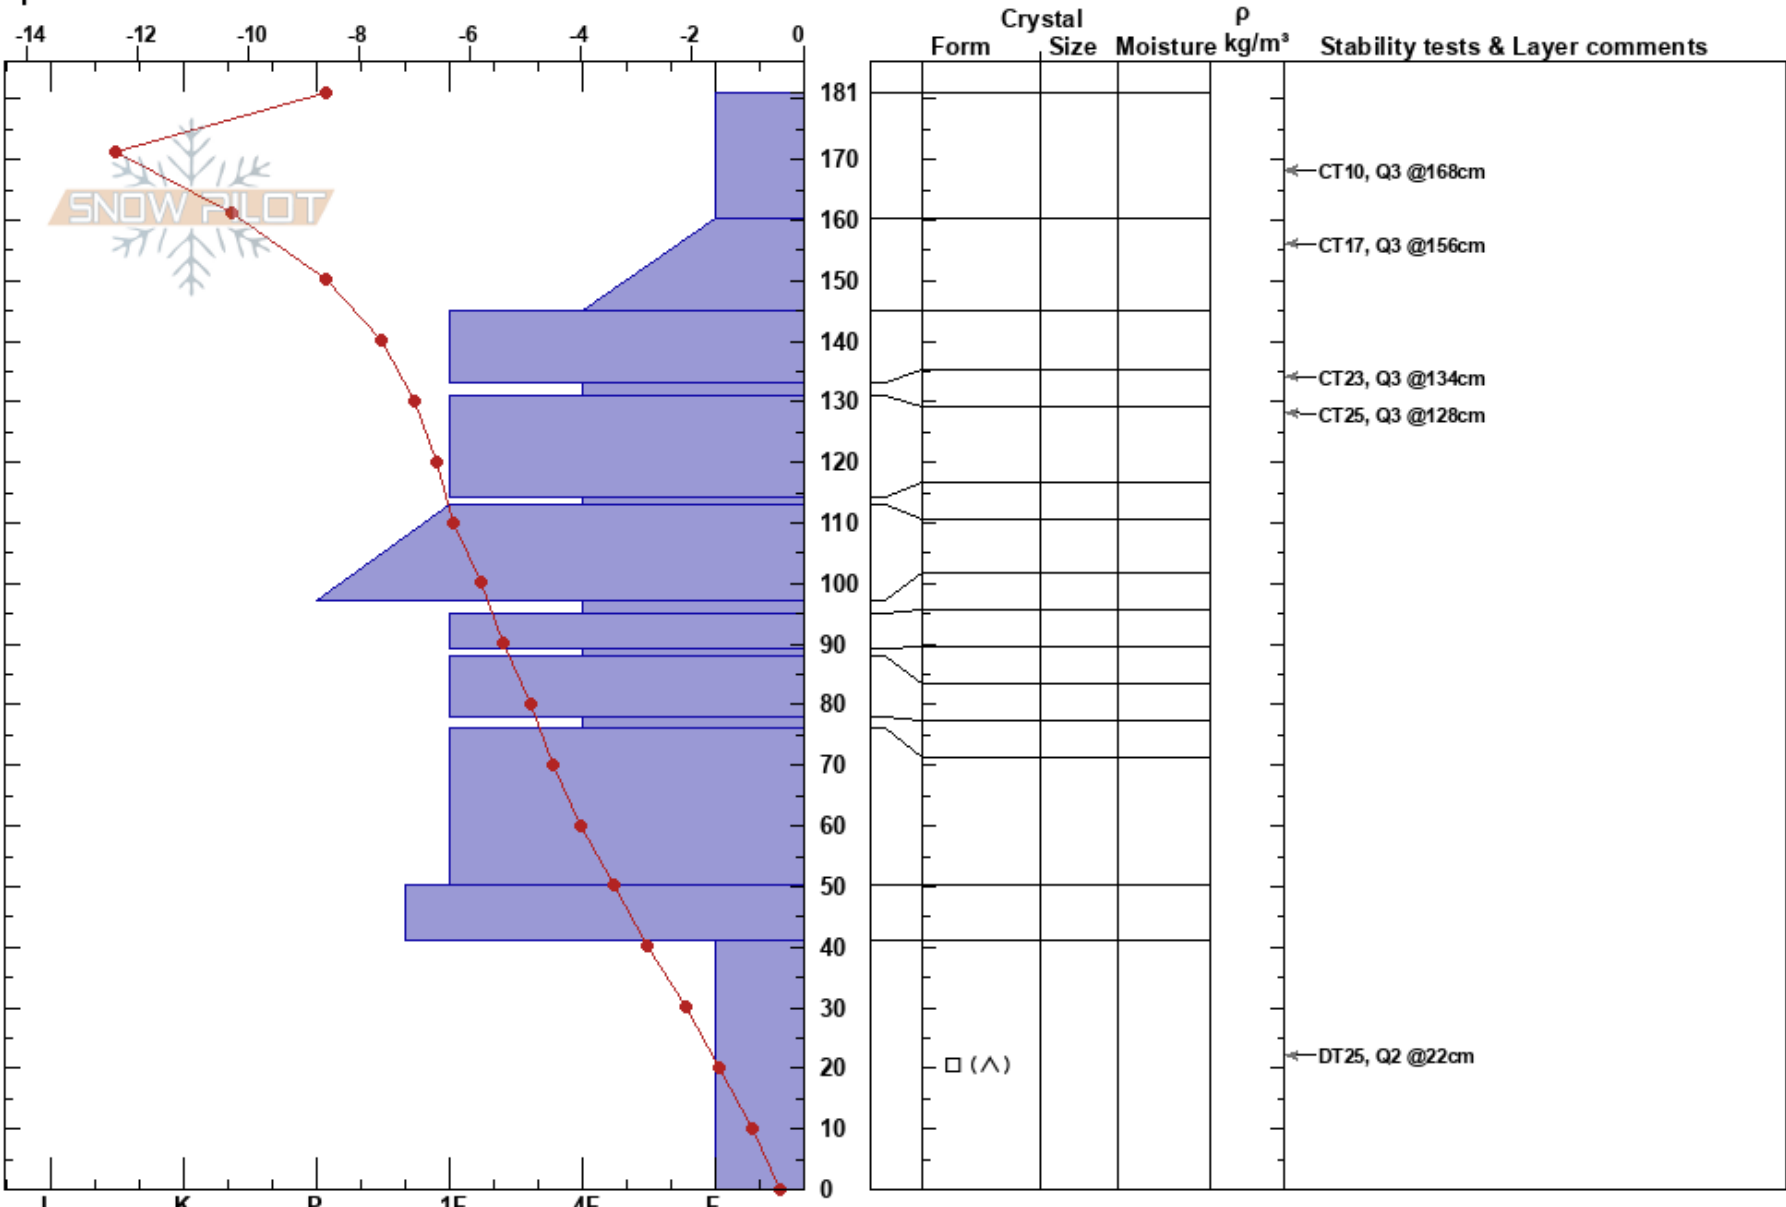

Lost Lake
 Uinta Range
 UT
 Elevation: 9900 ft
 Aspect: E
 Specifics:

Andrew Nassetta
 02/17/2019 - 12:15pm
 Co-ord: 40.67769N, -110.93927W
 Slope Angle: 8°
 Wind Loading: no

Stability: **HS:181**
 Air Temperature: -10.7°C PF:35 41-0cm: Problematic layer
 Sky Cover: BKN
 Precipitation: NO
 Wind: S Calm