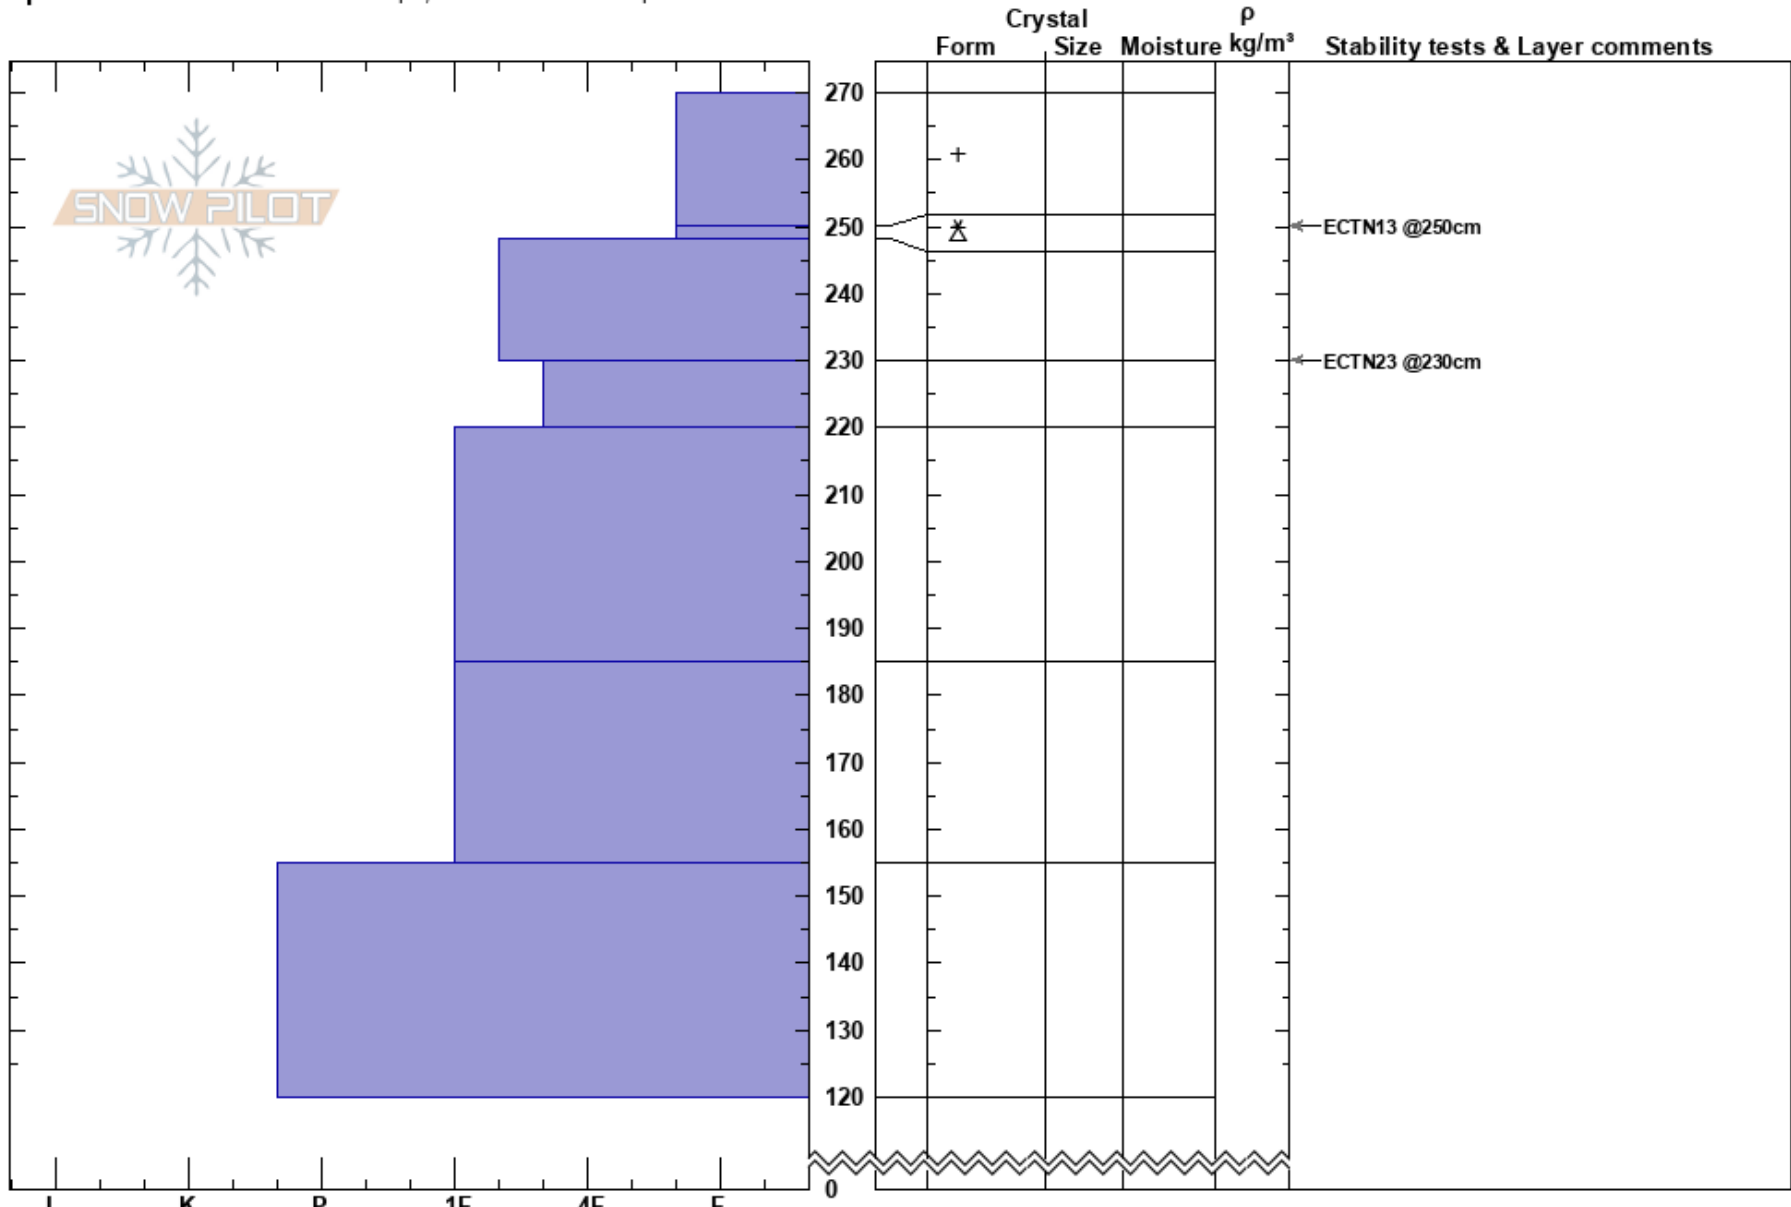

Wolverine - Cooke City

Ian Hoyer

Stability: Good

HS:270

Layer Notes:

Cooke City

02/17/2019 - 1:30pm

Air Temperature:

PF:30

MT

Co-ord: 45.05652N, -109.99549W

Sky Cover: OVC

Elevation: 9000 ft

Slope Angle: 31°

Precipitation: NO

Aspect: 60°

Wind Loading: previous

Wind: Calm

Specifics: Snowmobile tracks on slope; We snowmobiled slope

Notes: