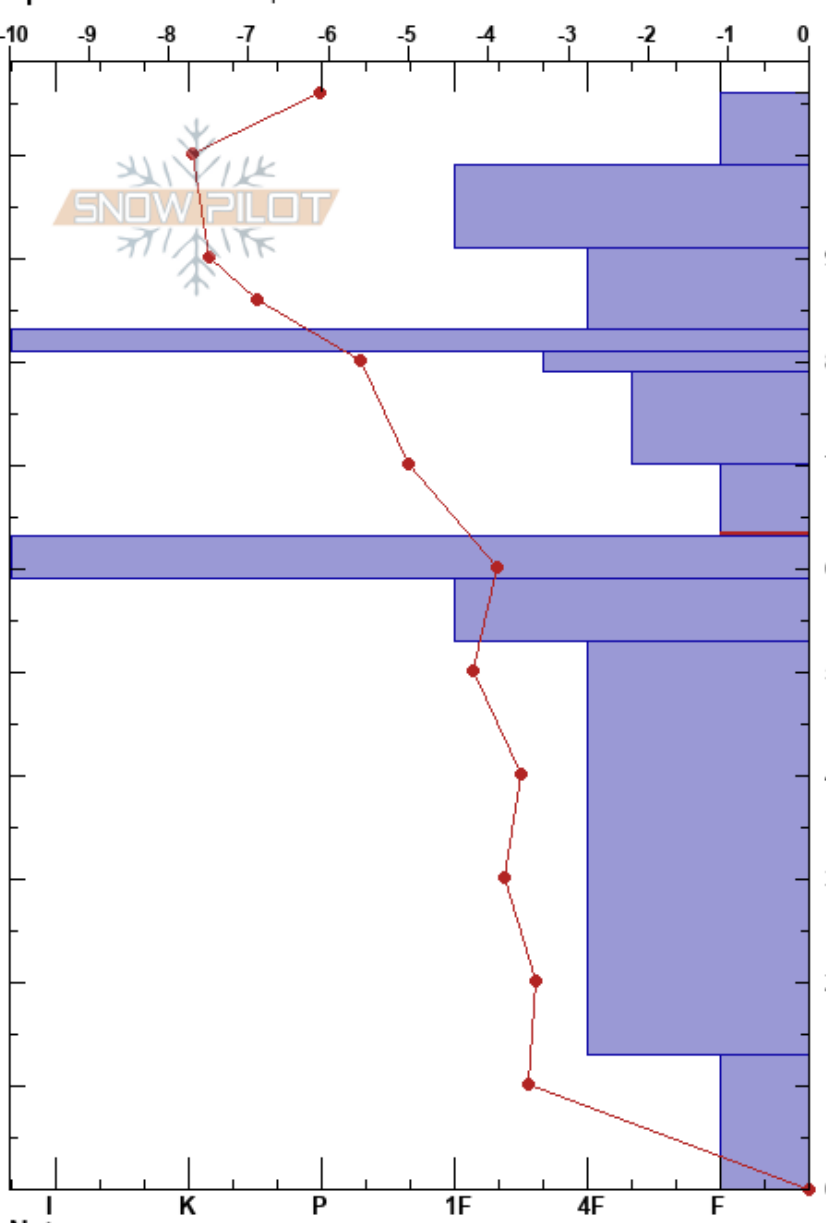

South Temptations
 San Francisco Peaks
 AZ
Elevation: 11415 ft
Aspect: 250°
Specifics: We skied slope

James Foulks
 02/16/2019 - 12:30pm
Co-ord: 35.33796N, -111.68717W
Slope Angle: 32°
Wind Loading: previous

Stability: Good **HS:**106 **Layer Notes:**
Air Temperature: -8°C **PF:**8 70-63cm:Problematic layer
Sky Cover: BKN
Precipitation: S-1
Wind: SW Light Breeze

Depth (cm)	Crystal		ρ kg/m ³	Stability tests & Layer comments
	Form	Size		
106				
100	∩	0.5		
90	∇	0.5		
80	⊖	0.5		
80	=			
80	∧	0.3		
80	□ (∧)	0.3		
70	□ (∧)	1		
60	■			← ECTP11 @63cm ← CT11, Q3 @63cm ← CT11, Q2 @63cm ← PST45/90 (Arr) @63cm
60	□	1		
50				
40				
30	□	1		
20				
10				
0	∧	2		