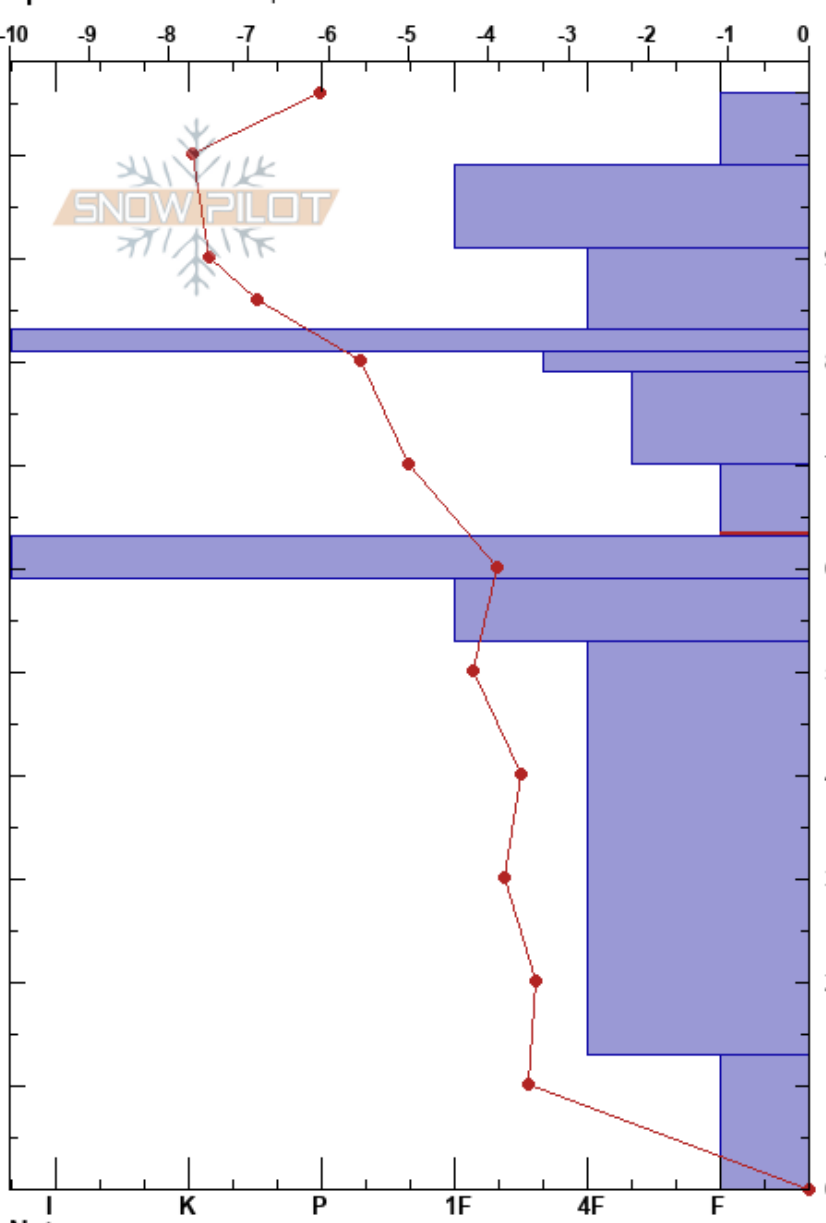

South Temptations
 San Francisco Peaks
 AZ
Elevation: 11415 ft
Aspect: 250°
Specifics: We skied slope

James Foulks
 02/16/2019 - 12:30pm
Co-ord: 35.33796N, -111.68717W
Slope Angle: 32°
Wind Loading: previous

Stability: Good **HS:**106 **Layer Notes:**
Air Temperature: -8°C **PF:**8 70-63cm:Problematic layer
Sky Cover: BKN
Precipitation: S-1
Wind: SW Light Breeze

Height (cm)	Crystal		ρ kg/m ³	Stability tests & Layer comments
	Form	Size		
106				
100	∩	0.5		
90	∇	0.5		
80	⊖	0.5		
80	=			
80	∧	0.3		
80	□ (∧)	0.3		
70	□ (∧)	1		
60	■			← ECTP11 @63cm ← CT11, Q3 @63cm ← CT11, Q2 @63cm ← PST45/90 (Arr) @63cm
60	□	1		
50				
40				
30	□	1		
20				
10				
0	∧	2		