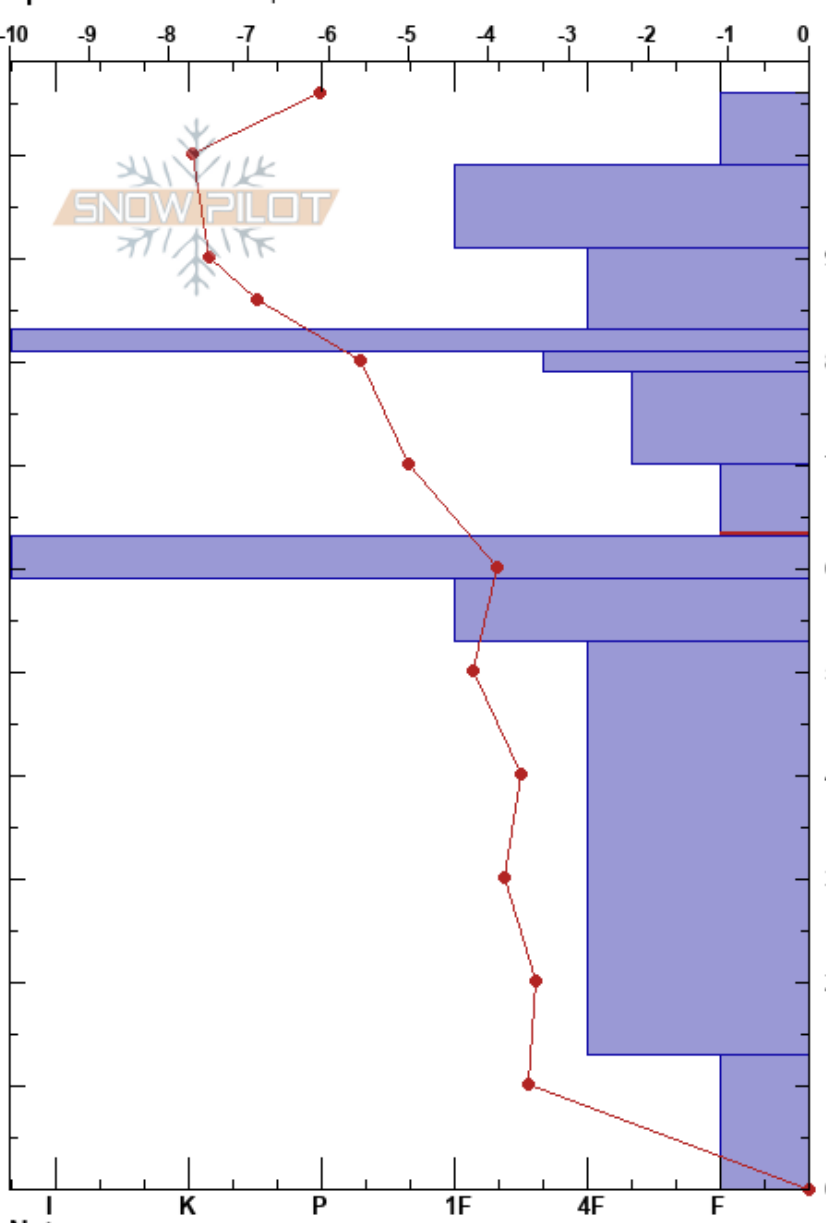

South Temptations
 San Francisco Peaks
 AZ
Elevation: 11415 ft
Aspect: 250°
Specifics: We skied slope

James Foulks
 02/16/2019 - 12:30pm
Co-ord: 35.33796N, -111.68717W
Slope Angle: 32°
Wind Loading: previous

Stability: Good **HS:**106 **Layer Notes:**
Air Temperature: -8°C **PF:**8 70-63cm:Problematic layer
Sky Cover: BKN
Precipitation: S-1
Wind: SW Light Breeze

Depth (cm)	Crystal		ρ kg/m ³	Stability tests & Layer comments
	Form	Size		
106				
100	∩	0.5		
90	∇	0.5		
80	⊖	0.5		
80	=			
80	∧	0.3		
80	□ (∧)	0.3		
70	□ (∧)	1		
60	■			← ECTP11 @63cm ← CT11, Q3 @63cm ← CT11, Q2 @63cm ← PST45/90 (Arr) @63cm
60	□	1		
50				
40				
30	□	1		
20				
10				
10	∧	2		
0				