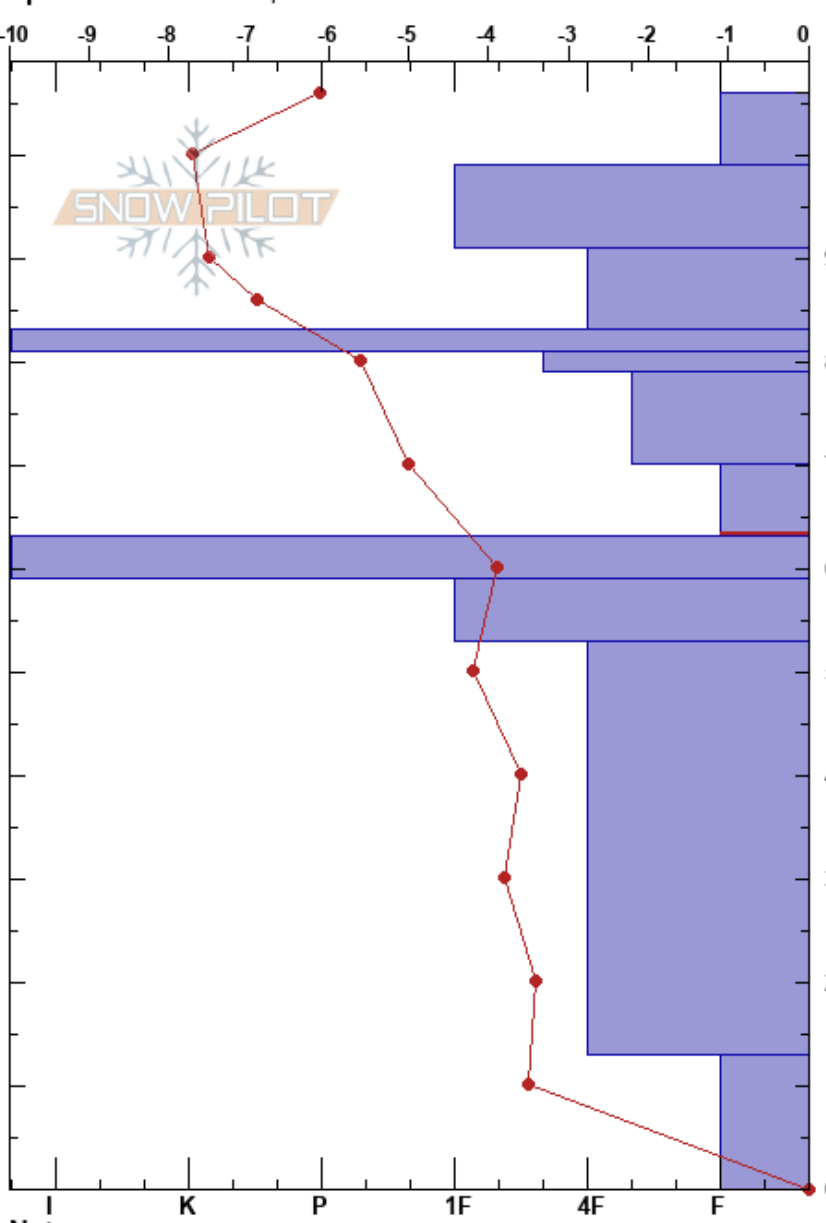

South Temptations
 San Francisco Peaks
 AZ
Elevation: 11415 ft
Aspect: 250°
Specifics: We skied slope

James Foulks
 02/16/2019 - 12:30pm
Co-ord: 35.33796N, -111.68717W
Slope Angle: 32°
Wind Loading: previous

Stability: Good **HS:**106 **Layer Notes:**
Air Temperature: -8°C **PF:**8 70-63cm:Problematic layer
Sky Cover: BKN
Precipitation: S-1
Wind: SW Light Breeze

Form	Crystal Size	Moisture	ρ kg/m ³	Stability tests & Layer comments
∩	0.5			
∇	0.5			
⊖	0.5			
=				
∧	0.3			
□ (∧)	0.3			
□ (∧)	1			
■				← ECTP11 @63cm
□	1			← CT11, Q3 @63cm
				← CT11, Q2 @63cm
				← PST45/90 (Arr) @63cm
□	1			
∧	2			