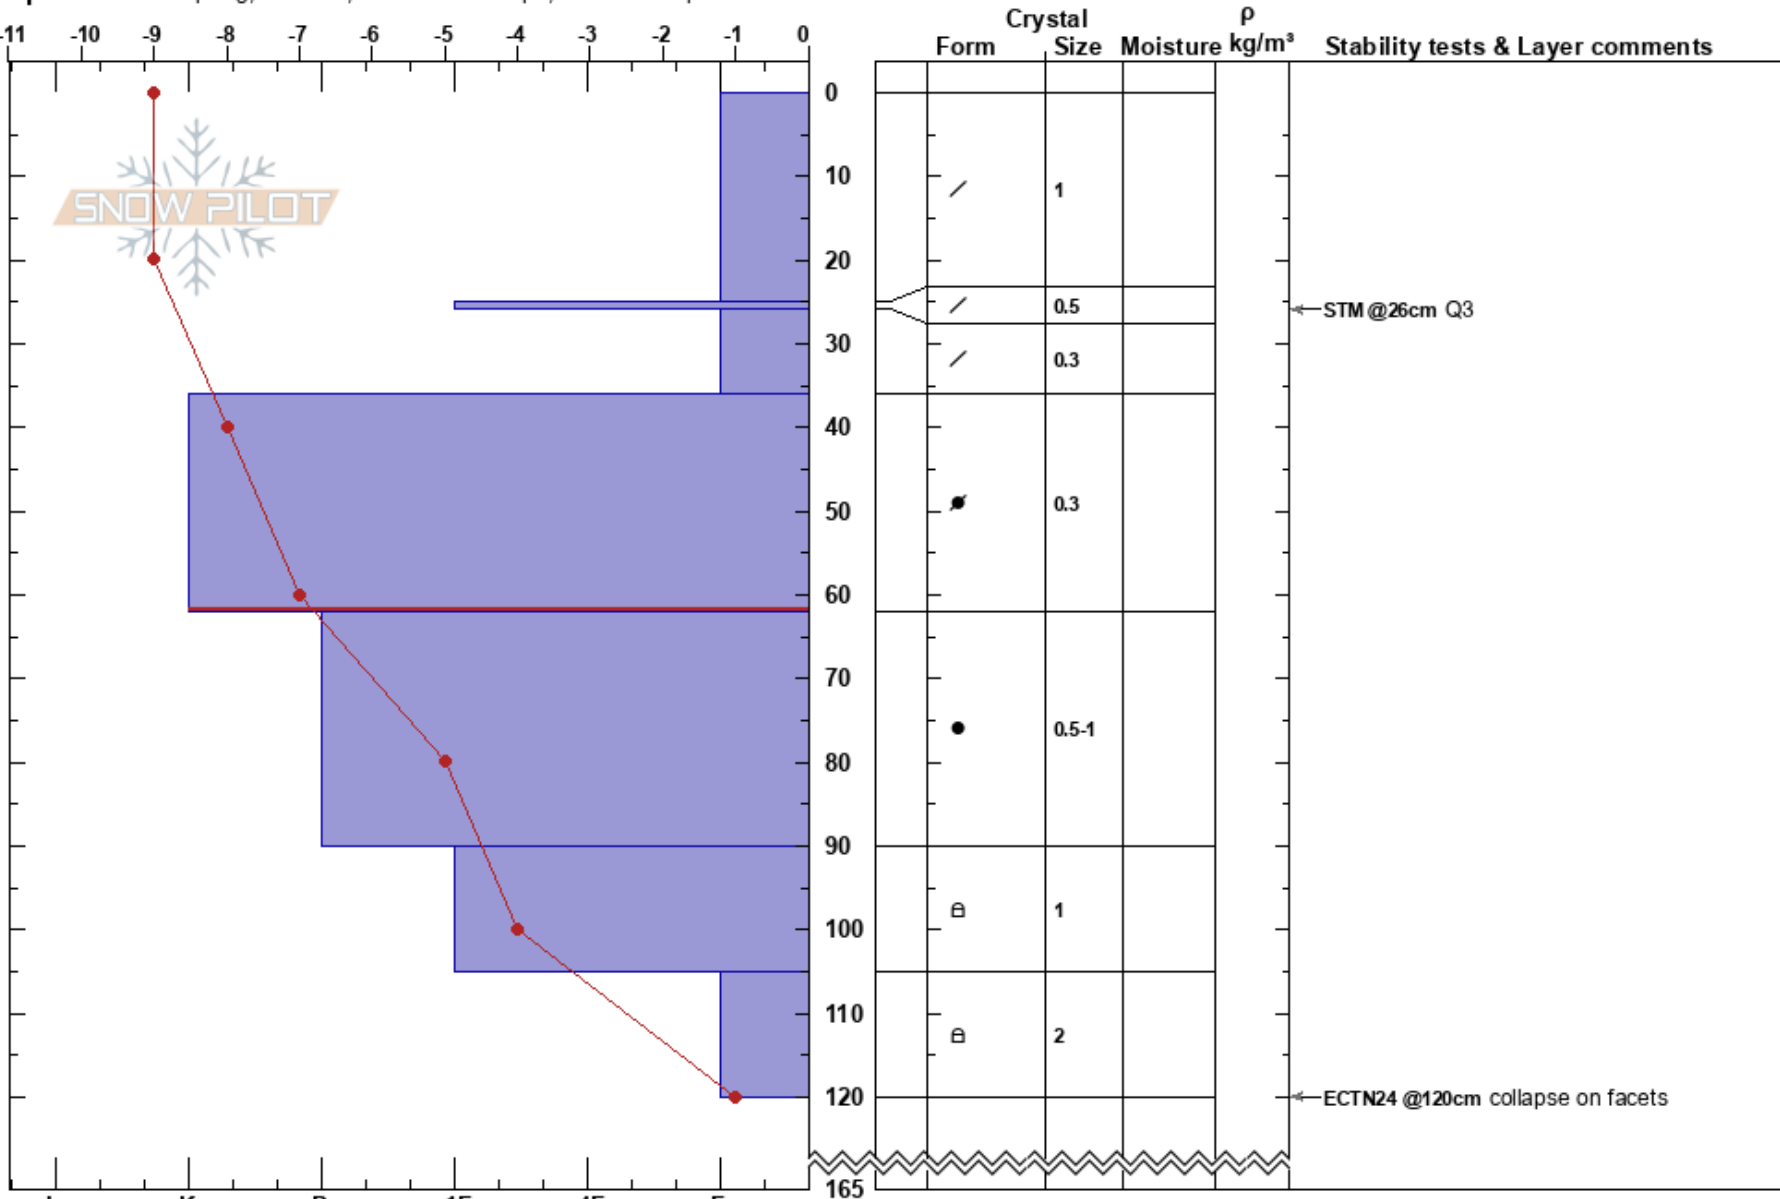

Manitoba Mtn  
 Kenai Mountains  
 AK  
 Elevation: 2605 ft  
 Aspect: 175°

Joseph Kurtak  
 01/22/2017 - 1:30pm  
 Co-ord: 60.68269N, -149.43286W  
 Slope Angle: 15°  
 Wind Loading: previous

Stability: **HS:165**  
 Air Temperature: -11°C PF:30 36-62cm:Problematic layer  
 Sky Cover: BKN  
 Precipitation: NO  
 Wind: Calm

Specifics: Collapsing, localized; Ski tracks on slope; We skied slope

Notes: Signs of previous wind loading prior to recent snowfall. Got ECT24at120 cm from snow surface, Q2  
 Observed whumping nearby.