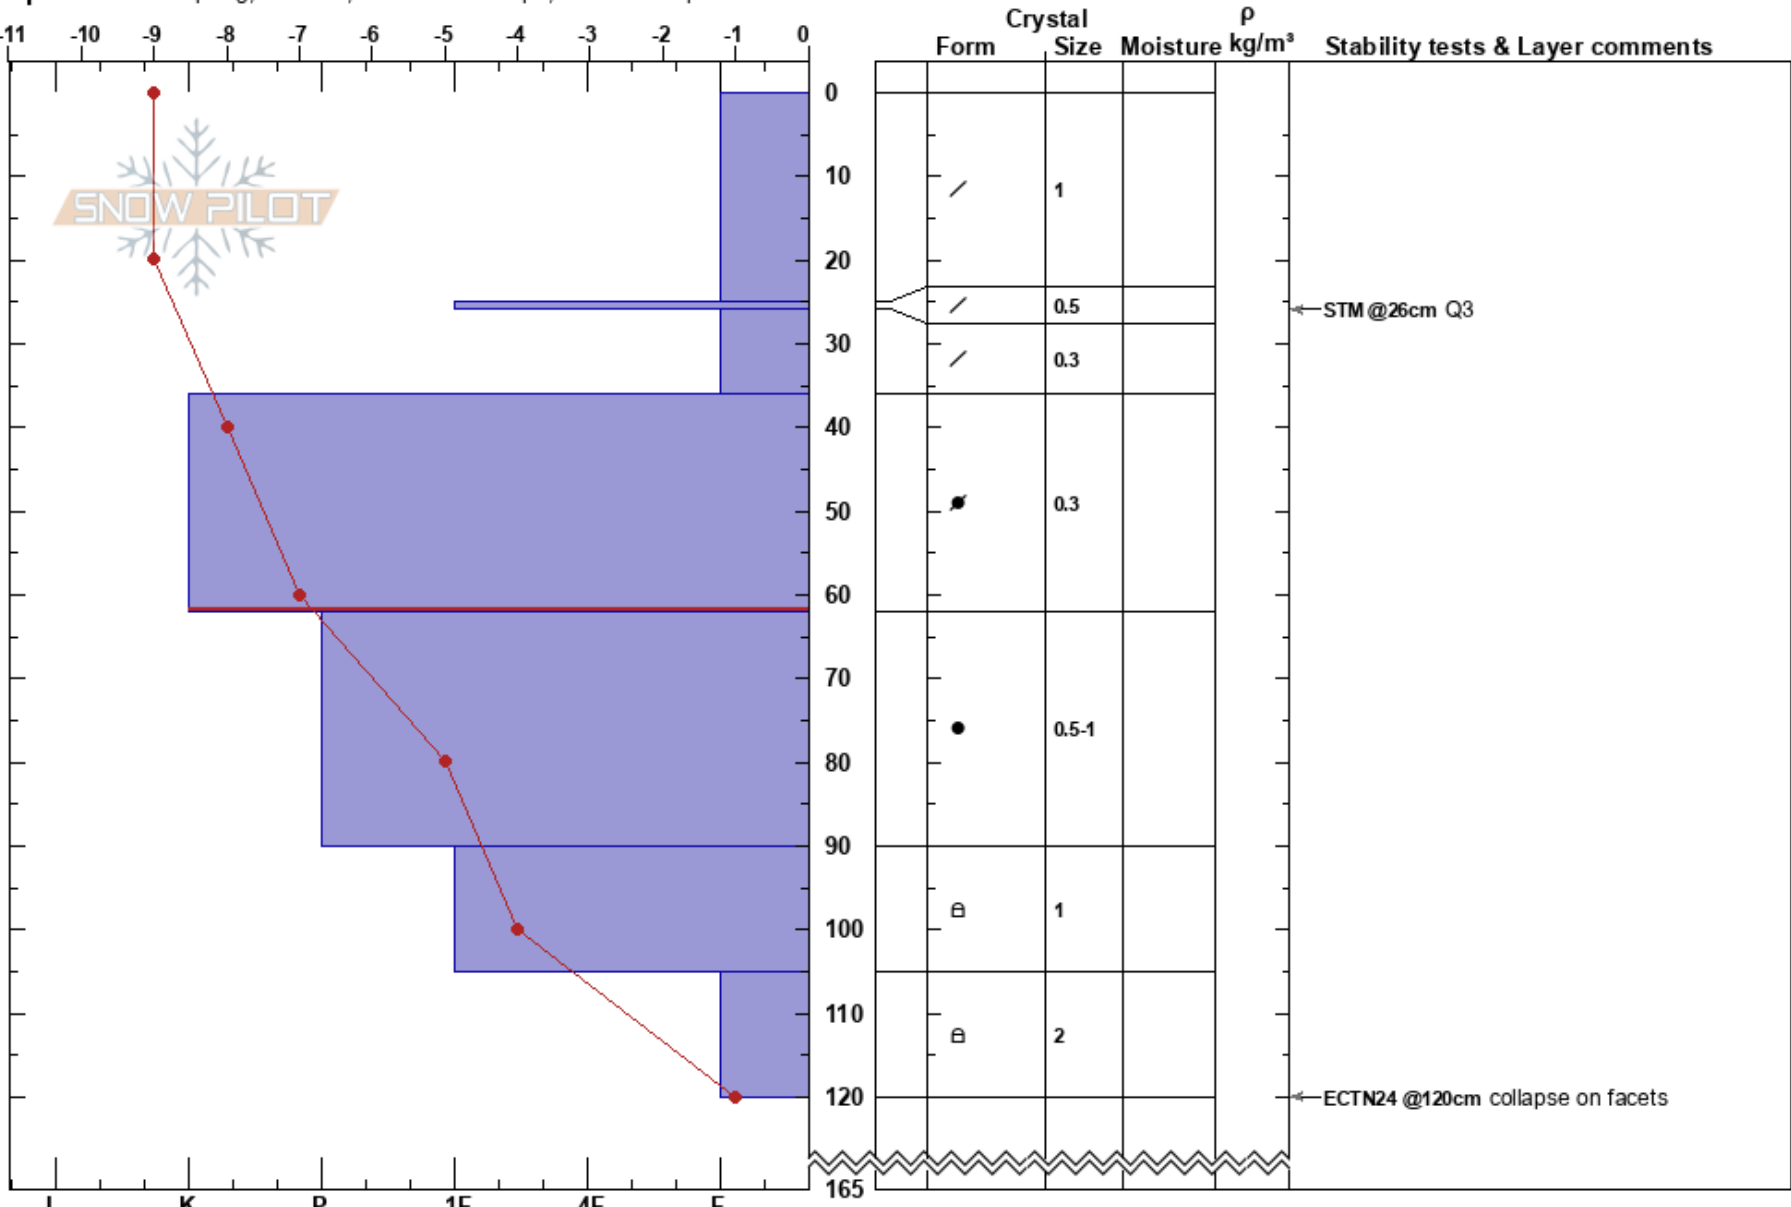

Manitoba Mtn
 Kenai Mountains
 AK
 Elevation: 2605 ft
 Aspect: 175°

Joseph Kurtak
 01/22/2017 - 1:30pm
 Co-ord: 60.68269N, -149.43286W
 Slope Angle: 15°
 Wind Loading: previous

Stability: **HS:165**
 Air Temperature: -11°C PF:30 36-62cm:Problematic layer
 Sky Cover: BKN
 Precipitation: NO
 Wind: Calm

Specifics: Collapsing, localized; Ski tracks on slope; We skied slope

Notes: Signs of previous wind loading prior to recent snowfall. Got ECT24at120 cm from snow surface, Q2
 Observed whumping nearby.