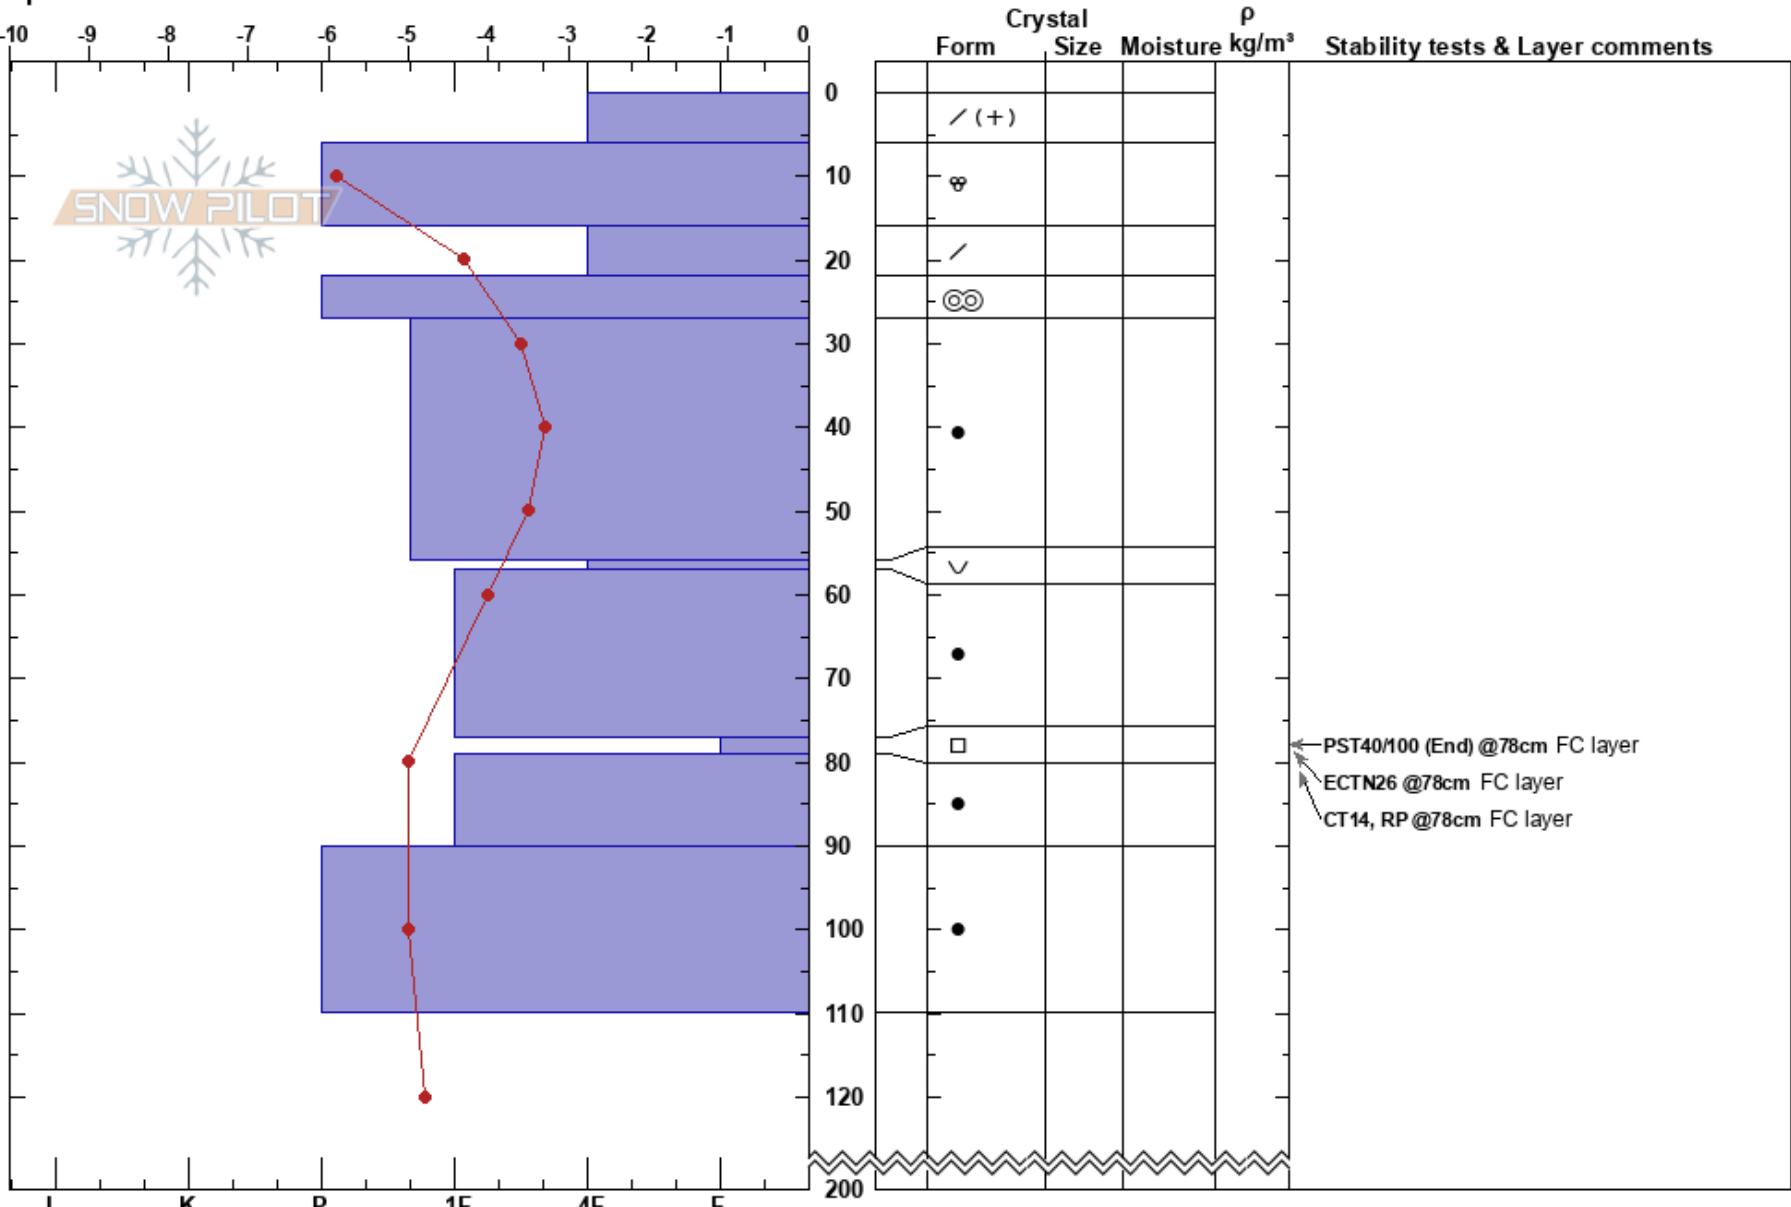

ParRanenALP
 Kittelfjellet
 Sweden
 Elevation: 900 m
 Aspect: SE
 Specifics:

Tyler Curtis
 17/02/2019 - 10:00
 Co-ord:
 Slope Angle: 15°
 Wind Loading: previous

Stability: **HS:200**
 Air Temperature: -5.9°C PF:20 77-79cm:Problematic layer
 Sky Cover: CLR
 Precipitation: NO
 Wind: N Light Breeze