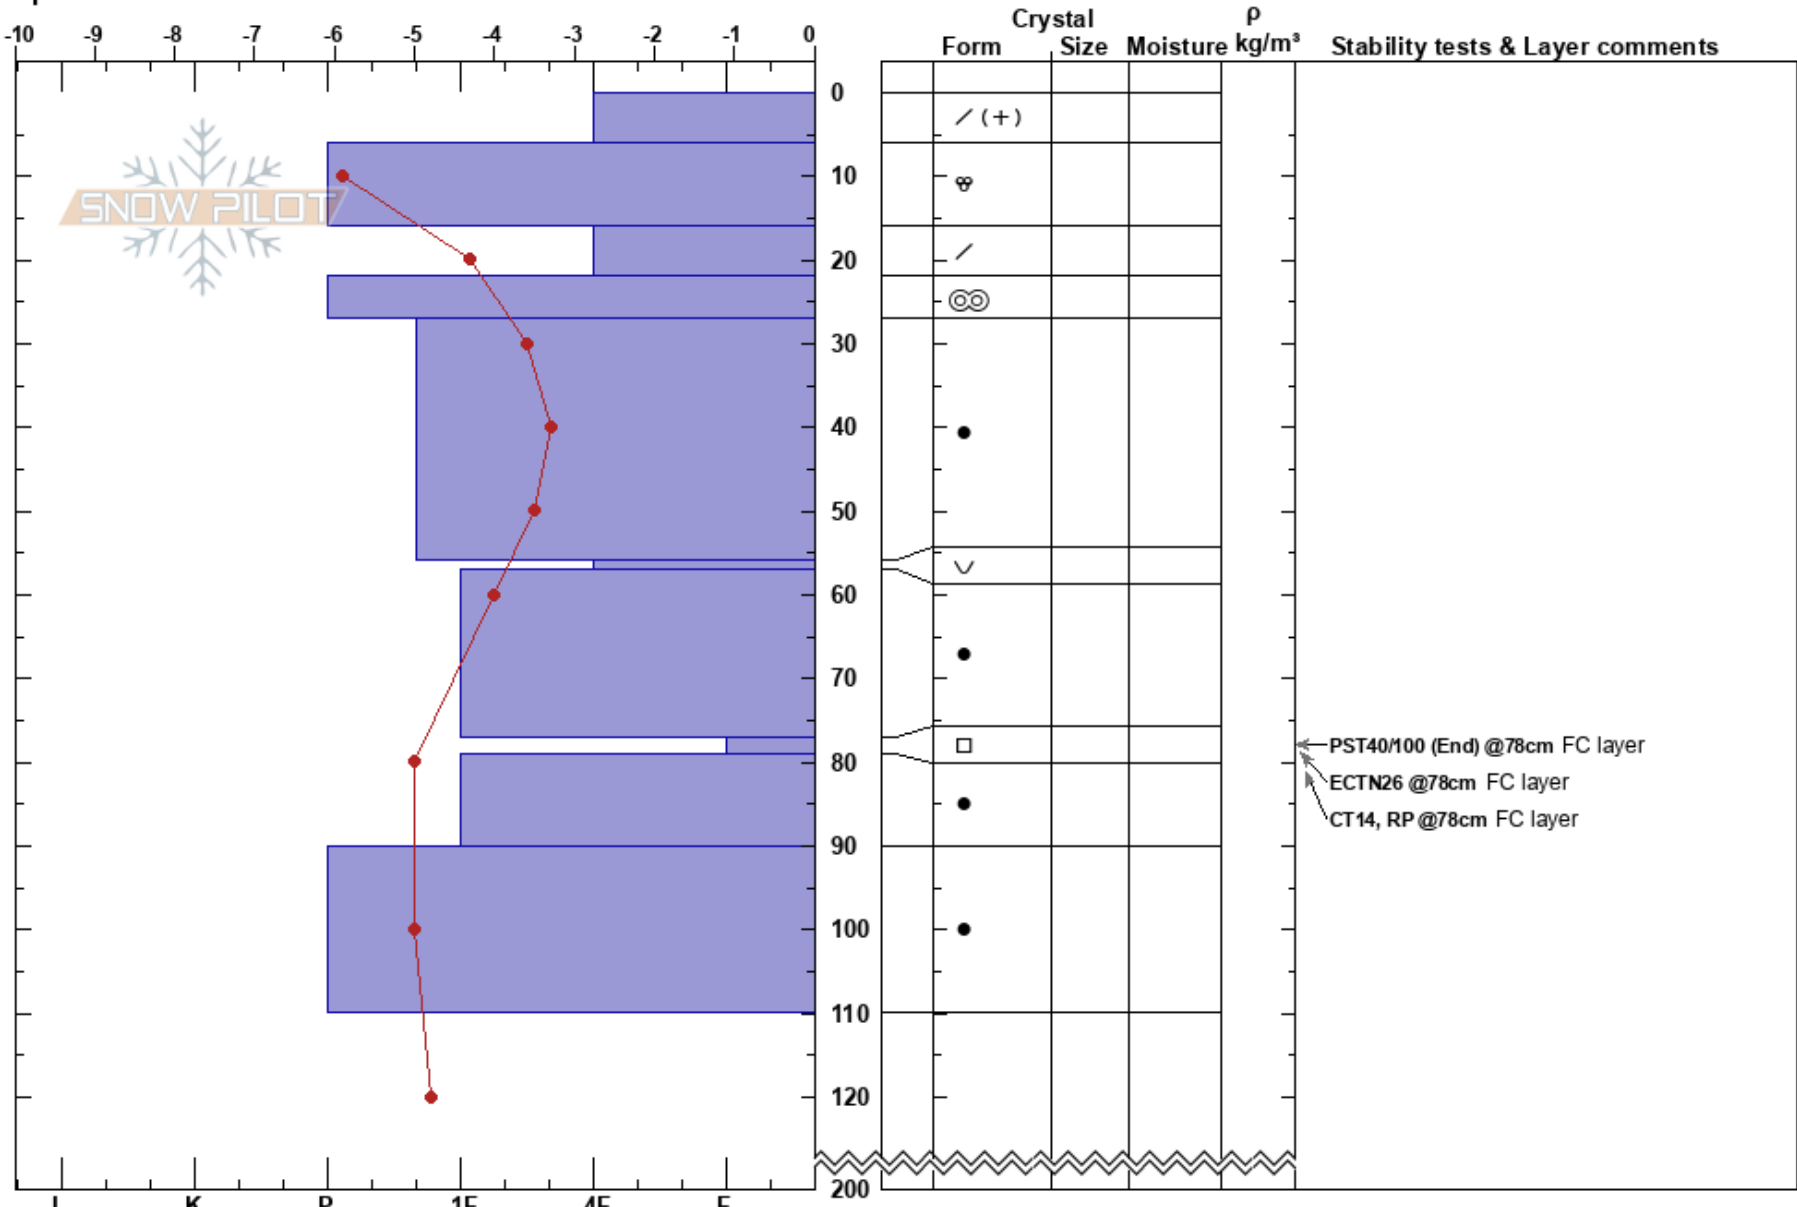

ParRanenALP
 Kittelfjellet
 Sweden
 Elevation: 900 m
 Aspect: SE
 Specifics:

Tyler Curtis
 17/02/2019 - 10:00
 Co-ord:
 Slope Angle: 15°
 Wind Loading: previous

Stability:
 Air Temperature: -5.9°C PF:20 77-79cm:Problematic layer
 Sky Cover: CLR
 Precipitation: NO
 Wind: N Light Breeze