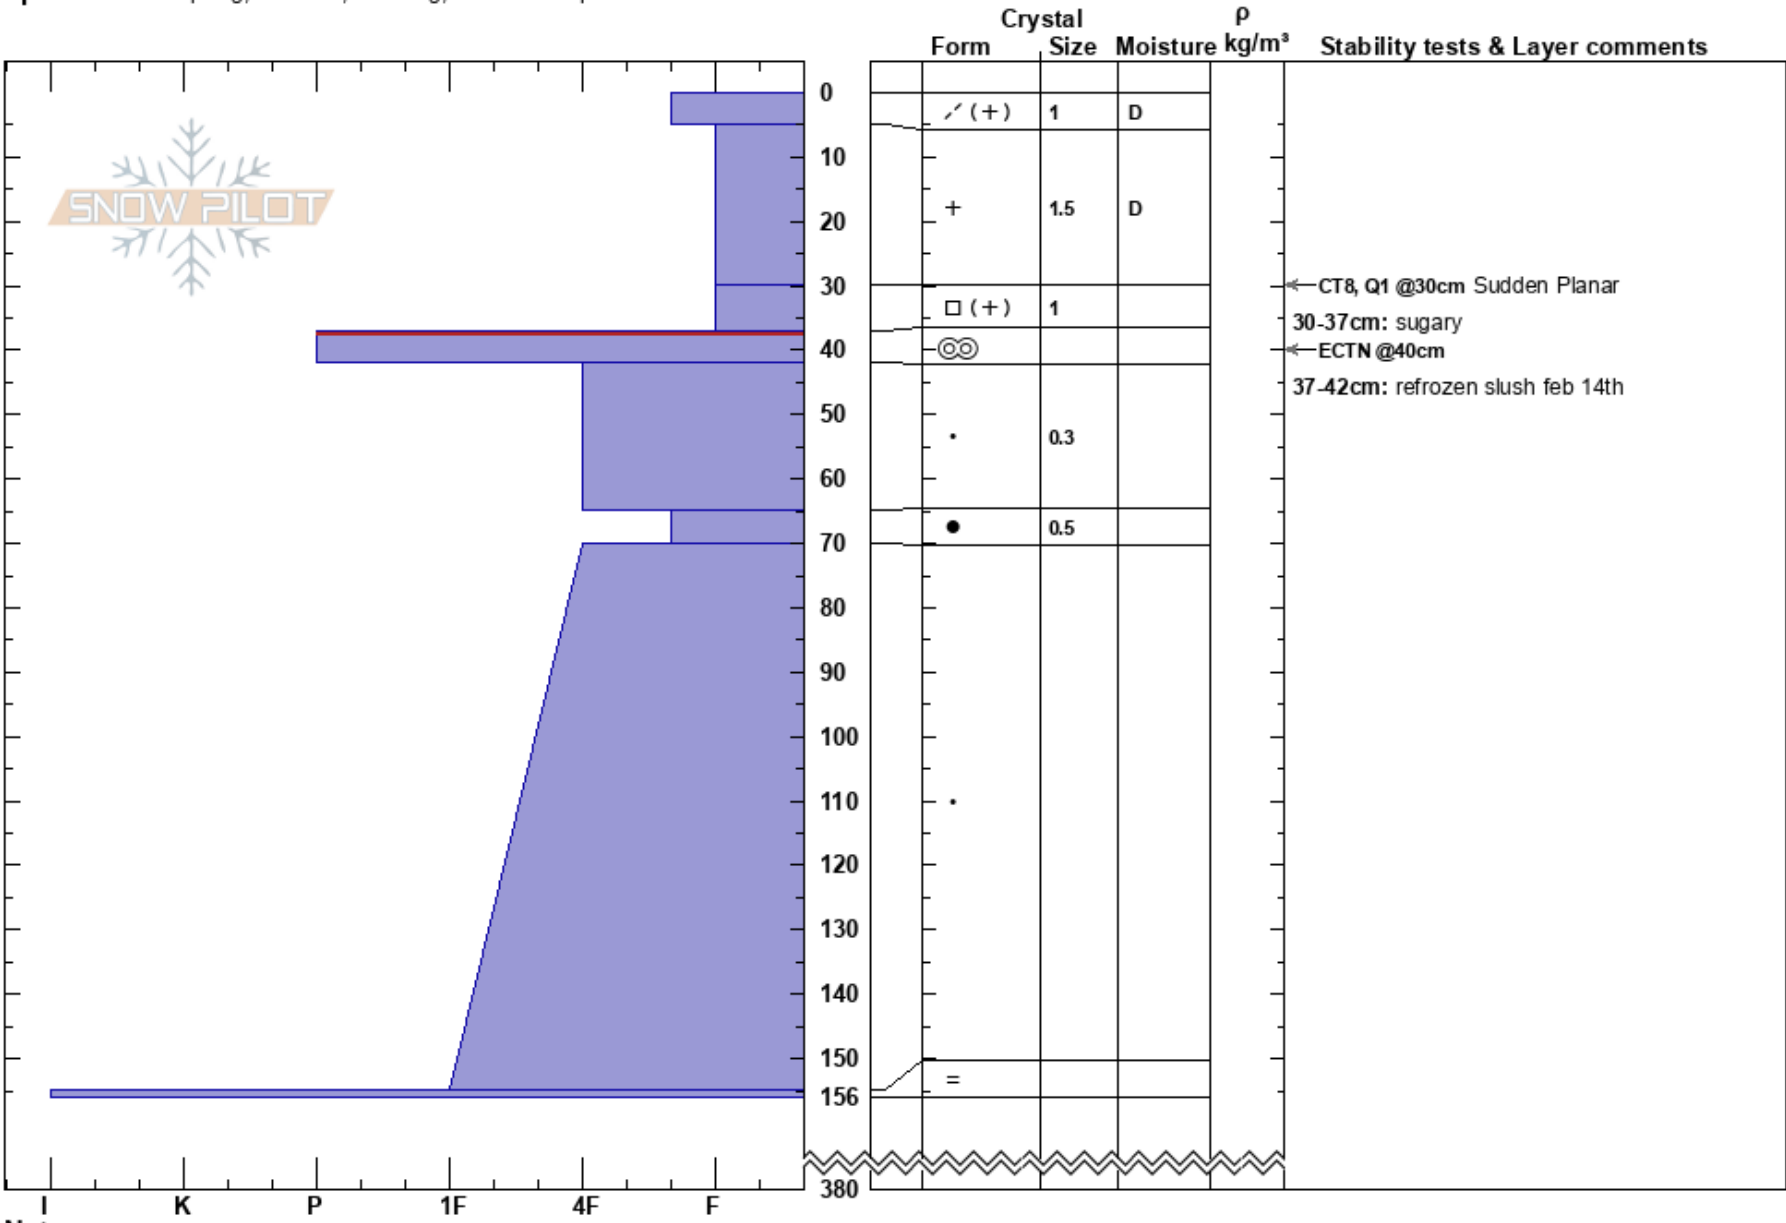

Gray Butte
 Mt. Shasta
 CA
 Elevation: 7800 ft
 Aspect: 280°
 Specifics: Collapsing, localized; Cracking; We skied slope

Ryan Sorenson
 02/16/2019 - 1:40pm
 Co-ord: 41.34630N, -122.19708W
 Slope Angle: 28°
 Wind Loading: yes

Stability:
 Air Temperature: -10°C
 Sky Cover: SCT
 Precipitation:
 Wind: NW Strong

HS:380
 PF:35
 30-37cm: sugary
 37-42cm: refrozen slush feb 14th
 37-42cm: Problematic layer

Notes: Cornices forming on SE Side of the ridge.