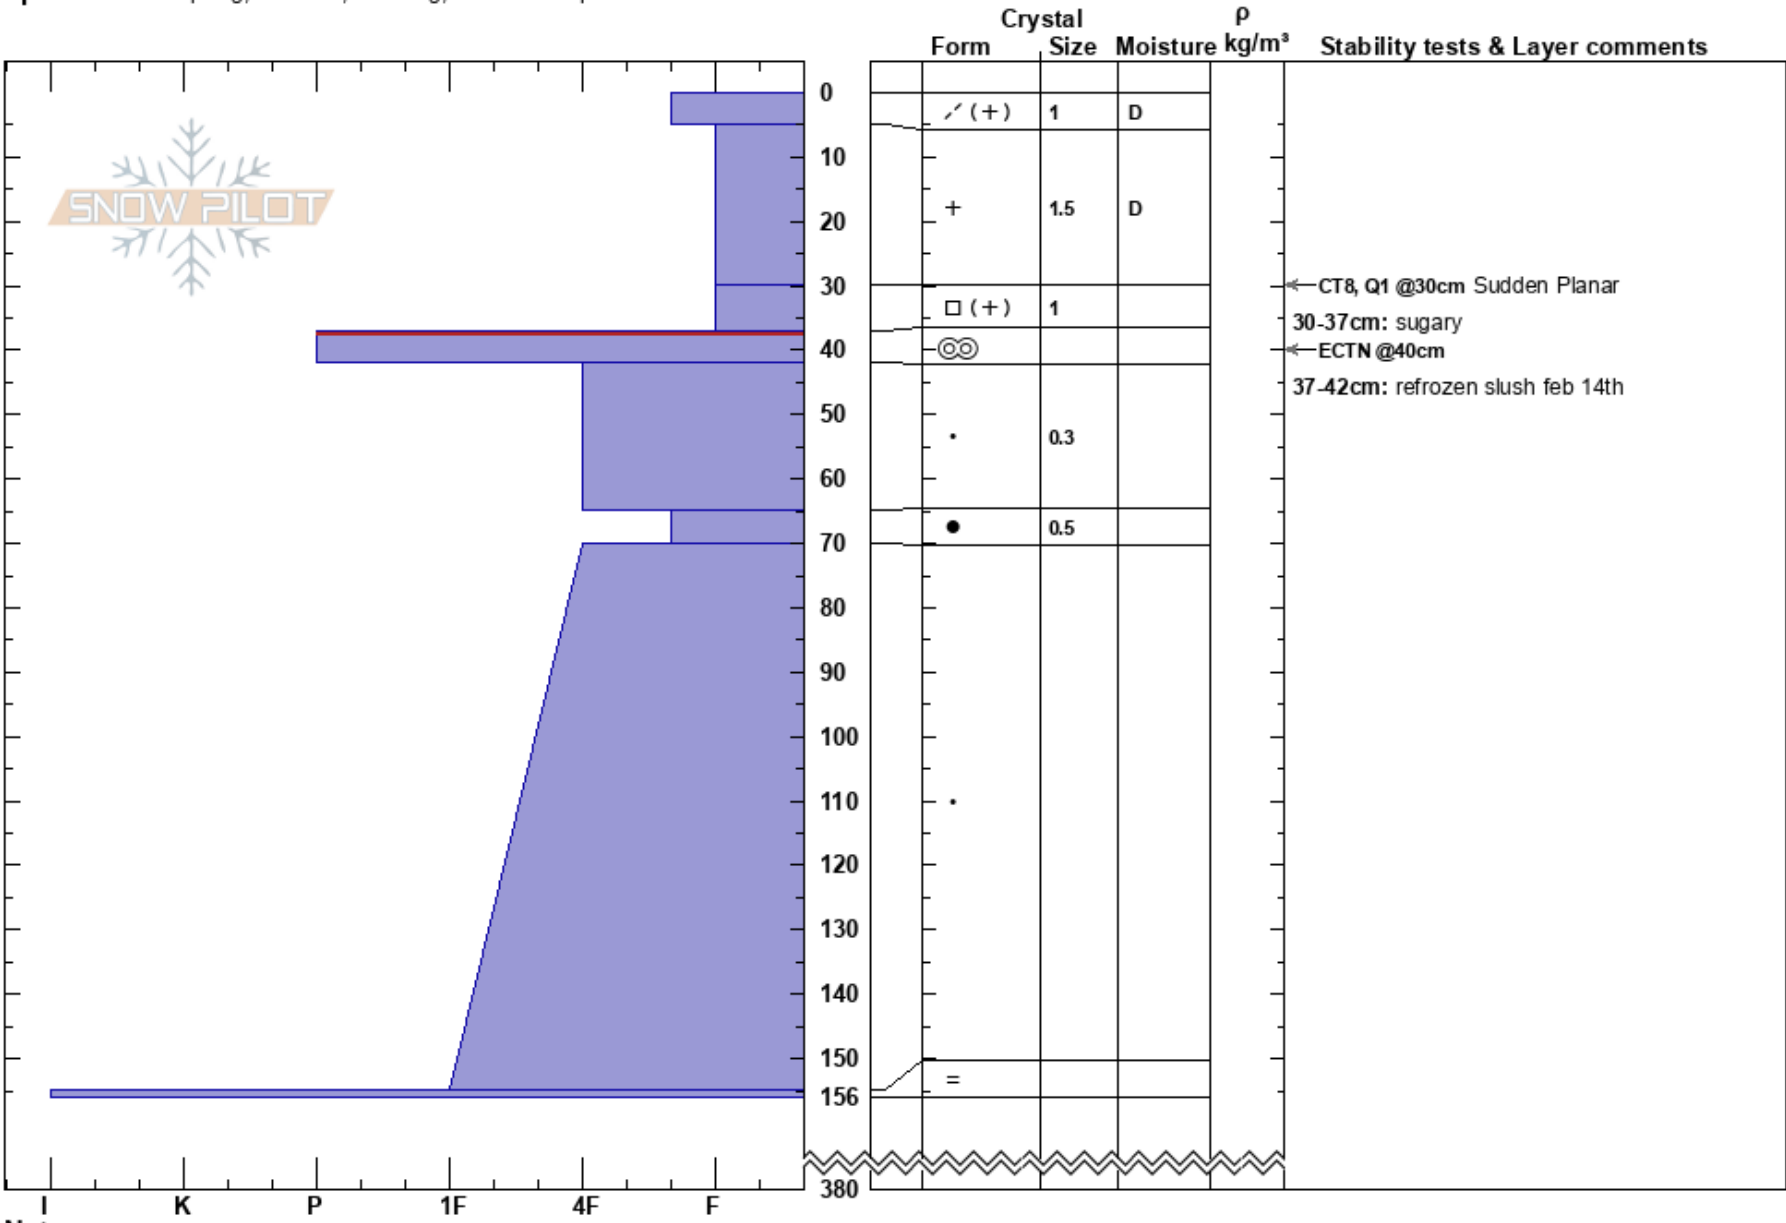

Gray Butte  
 Mt. Shasta  
 CA  
 Elevation: 7800 ft  
 Aspect: 280°  
 Specifics: Collapsing, localized; Cracking; We skied slope

Ryan Sorenson  
 02/16/2019 - 1:40pm  
 Co-ord: 41.34630N, -122.19708W  
 Slope Angle: 28°  
 Wind Loading: yes

Stability:  
 Air Temperature: -10°C  
 Sky Cover: SCT  
 Precipitation:  
 Wind: NW Strong

HS:380  
 PF:35  
 30-37cm: sugary  
 37-42cm: refrozen slush feb 14th  
 37-42cm: Problematic layer

Notes: Cornices forming on SE Side of the ridge.