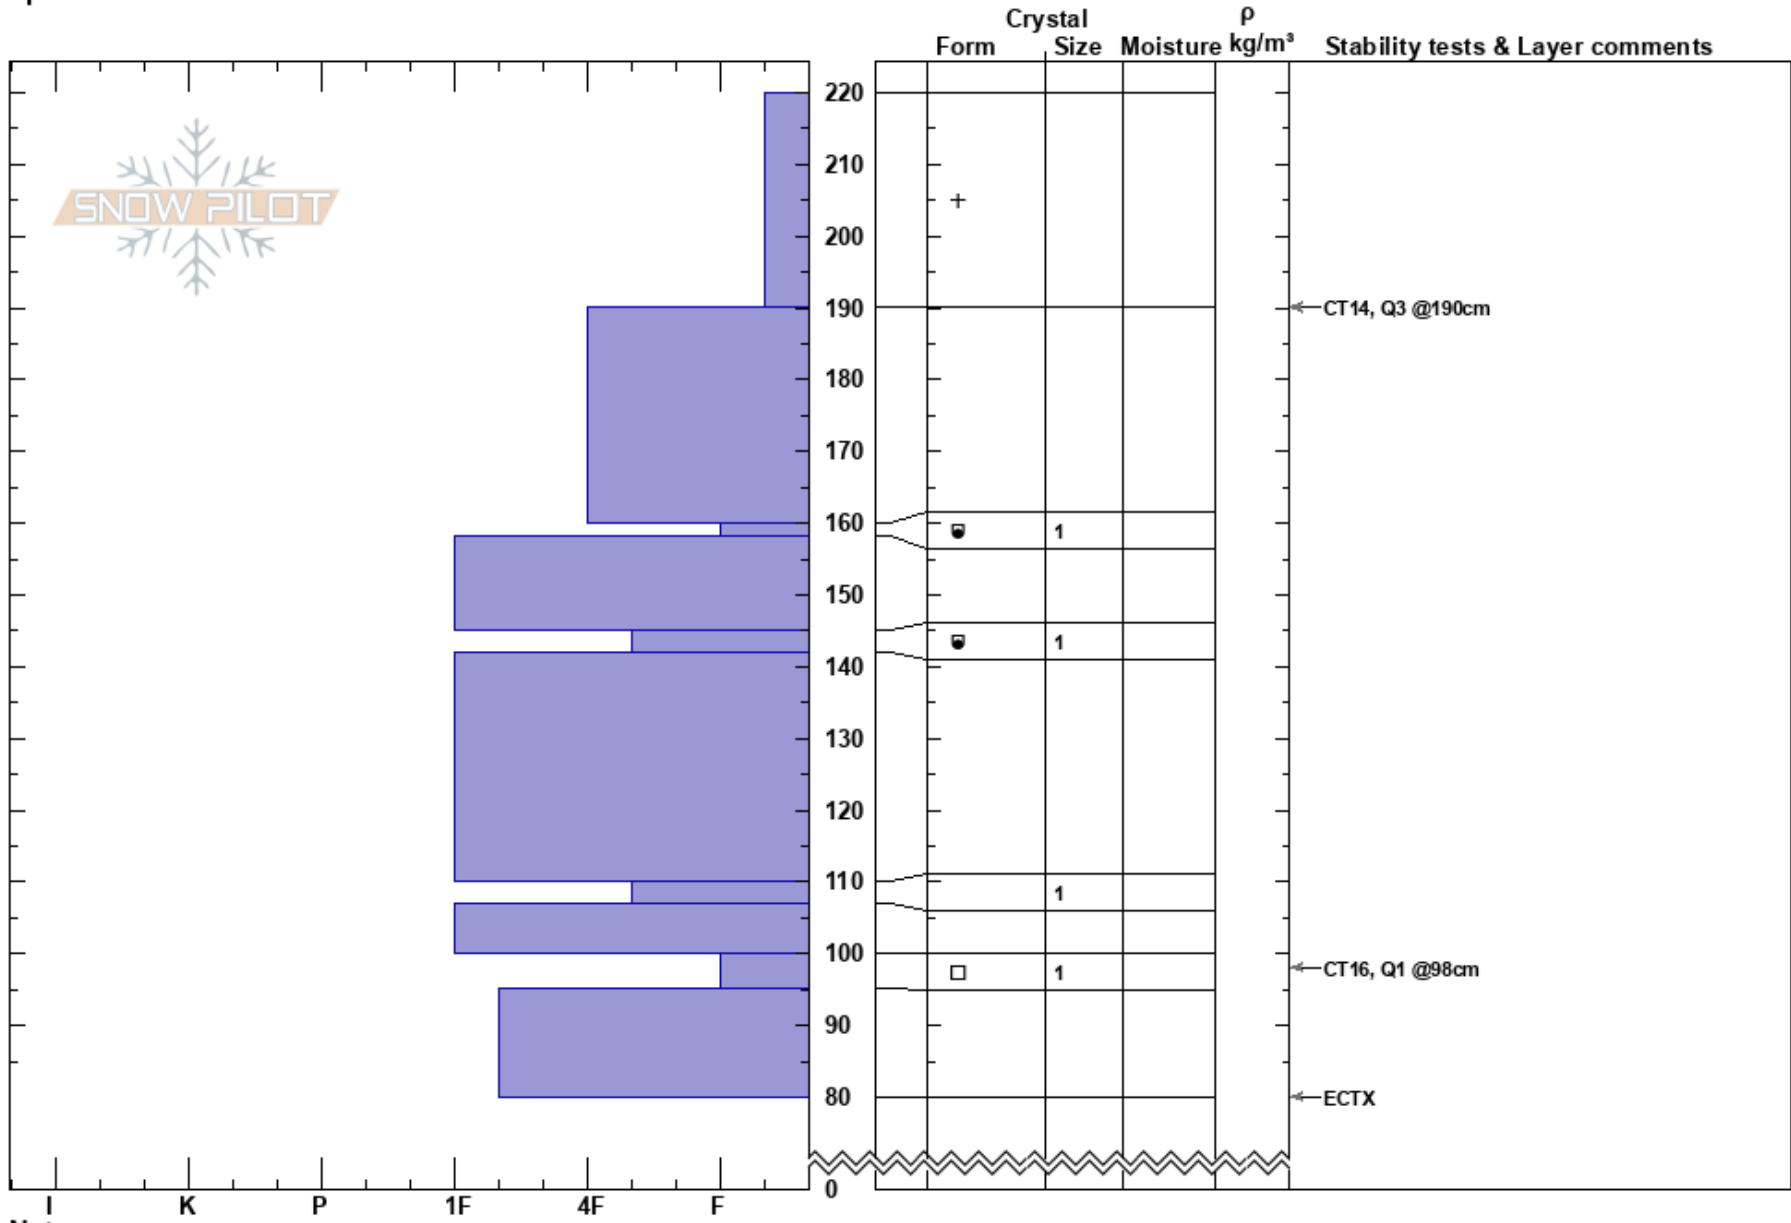

Smith and Morehouse
 Uinta Range
 UT
 Elevation: 9830 ft
 Aspect: 80°
 Specifics:

Chad Brackelsberg
 02/16/2019 - 3:30pm
 Co-ord:
 Slope Angle: 27°
 Wind Loading:

Stability:
 Air Temperature:
 Sky Cover: SCT
 Precipitation: NO
 Wind: Calm

HS:220
 100-95cm: Problematic layer

Notes: