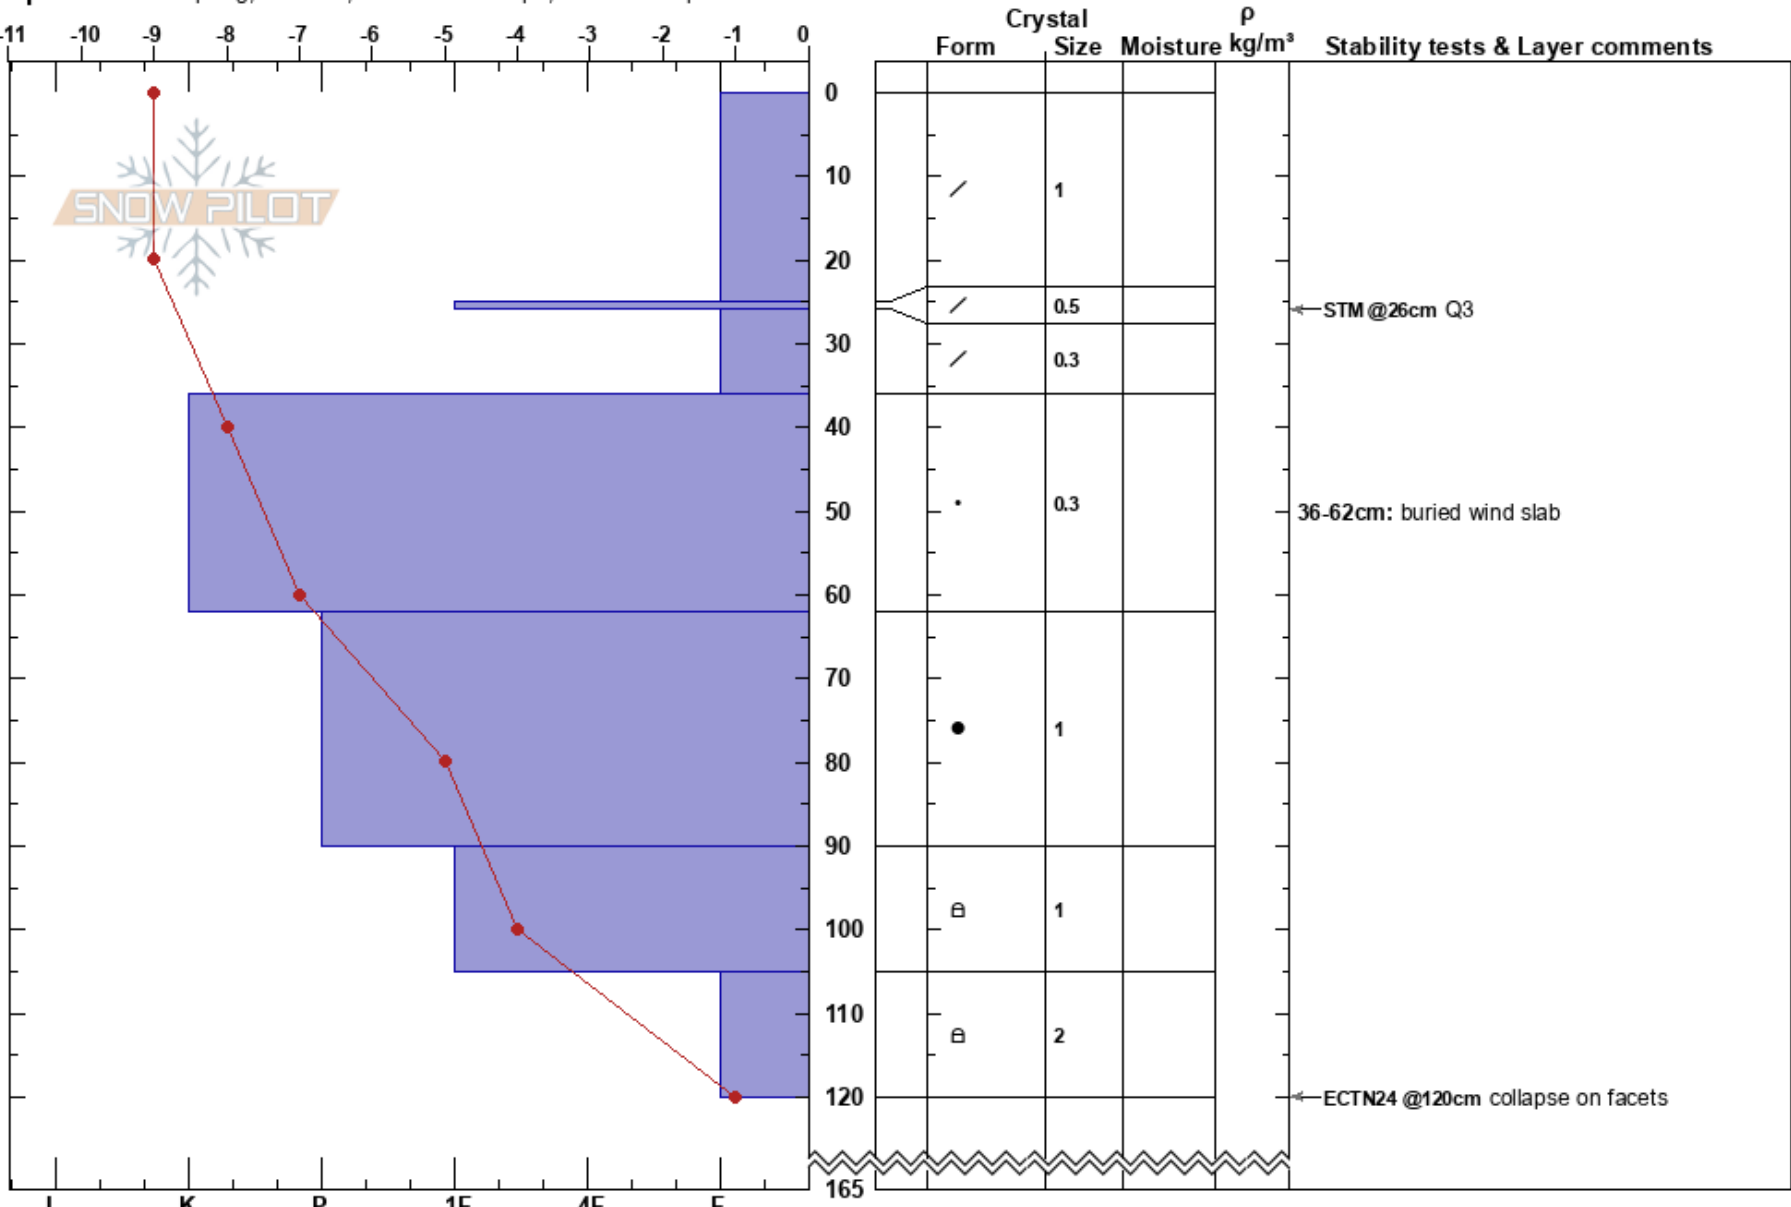

Manitoba Mtn
 Kenai Mountains
 AK
 Elevation: 2605 ft
 Aspect: 175°

Joseph Kurtak
 01/22/2017 - 1:30pm
 Co-ord: 60.68269N, -149.43286W
 Slope Angle: 15°
 Wind Loading: previous

Stability: **HS:165**
 Air Temperature: -11°C PF:30
 Sky Cover: BKN
 Precipitation: NO
 Wind: Calm

36-62cm: buried wind slab
 36-62cm: Problematic layer

Specifics: Collapsing, localized; Ski tracks on slope; We skied slope

Notes: Signs of previous wind loading prior to recent snowfall. Got ECT24at120 cm from snow surface, Q2