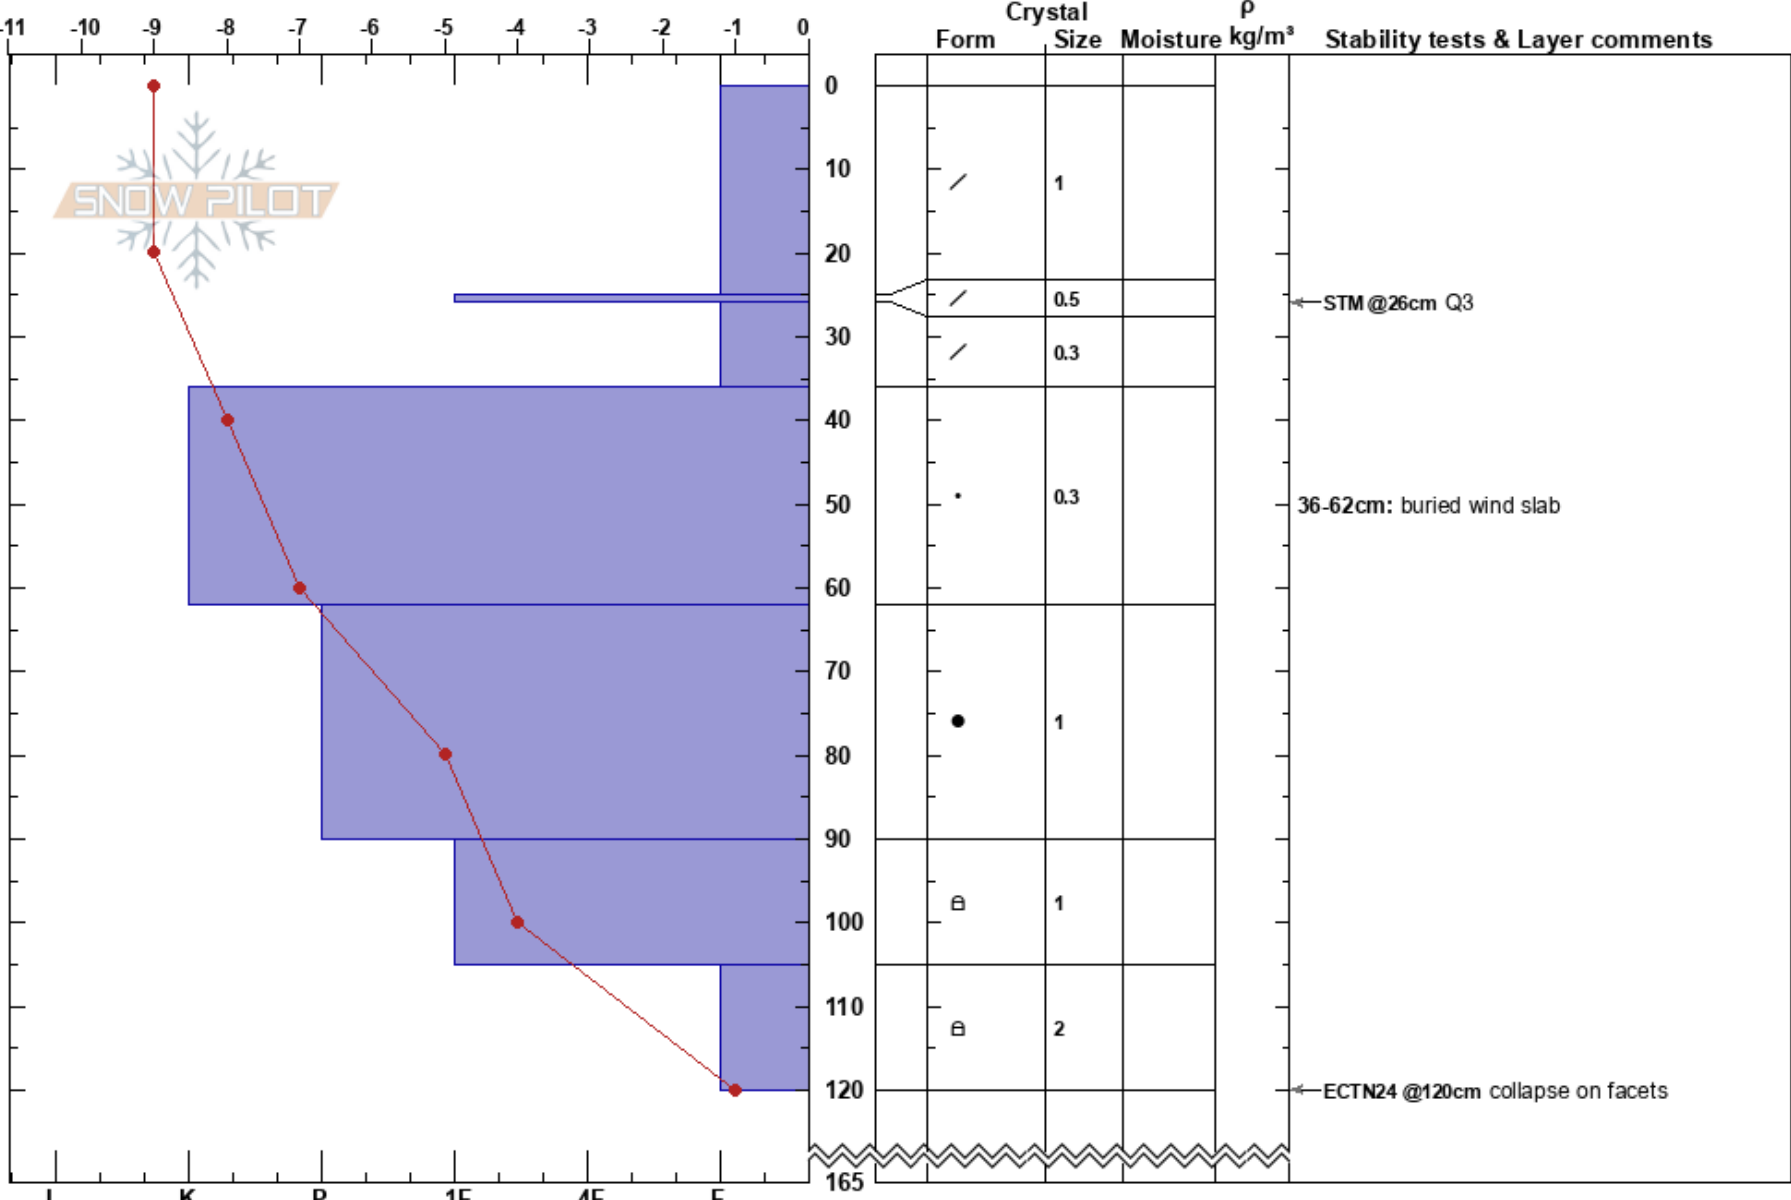

Manitoba Mtn
 Kenai Mountains
 AK
 Elevation: 2605 ft
 Aspect: 175°

Joseph Kurtak
 01/22/2017 - 1:30pm
 Co-ord: 60.68269N, -149.43286W
 Slope Angle: 15°
 Wind Loading: previous

Stability: **HS:165**
 Air Temperature: -11°C PF:30
 Sky Cover: BKN
 Precipitation: NO
 Wind: Calm

36-62cm: buried wind slab
 36-62cm: Problematic layer

Specifics: Collapsing, localized; Ski tracks on slope; We skied slope

Notes: Signs of previous wind loading prior to recent snowfall. Got ECT24at120 cm from snow surface, Q2