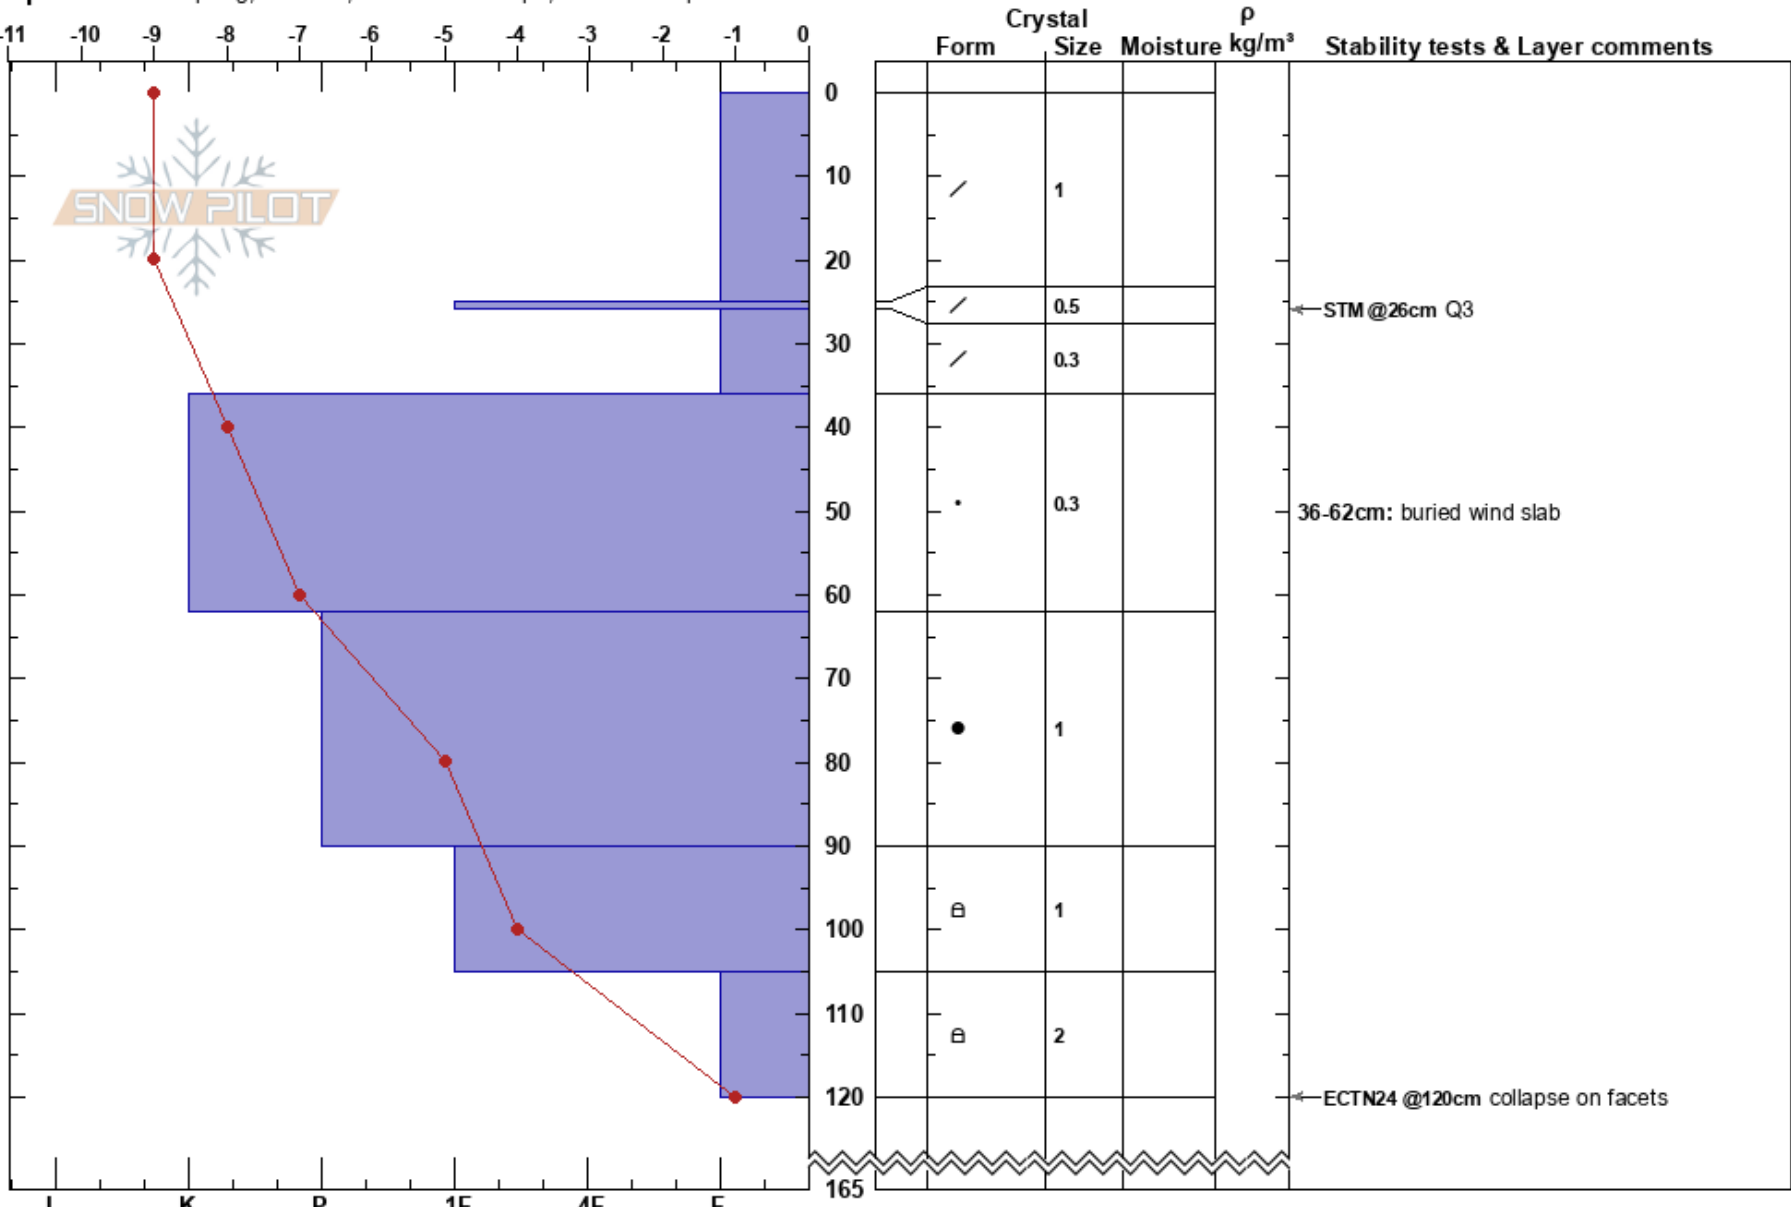

Manitoba Mtn  
 Kenai Mountains  
 AK  
 Elevation: 2605 ft  
 Aspect: 175°

Joseph Kurtak  
 01/22/2017 - 1:30pm  
 Co-ord: 60.68269N, -149.43286W  
 Slope Angle: 15°  
 Wind Loading: previous

Stability: **HS:165**  
 Air Temperature: -11°C PF:30  
 Sky Cover: BKN  
 Precipitation: NO  
 Wind: Calm

36-62cm: buried wind slab  
 36-62cm: Problematic layer

Specifics: Collapsing, localized; Ski tracks on slope; We skied slope

Notes: Signs of previous wind loading prior to recent snowfall. Got ECT24at120 cm from snow surface, Q2