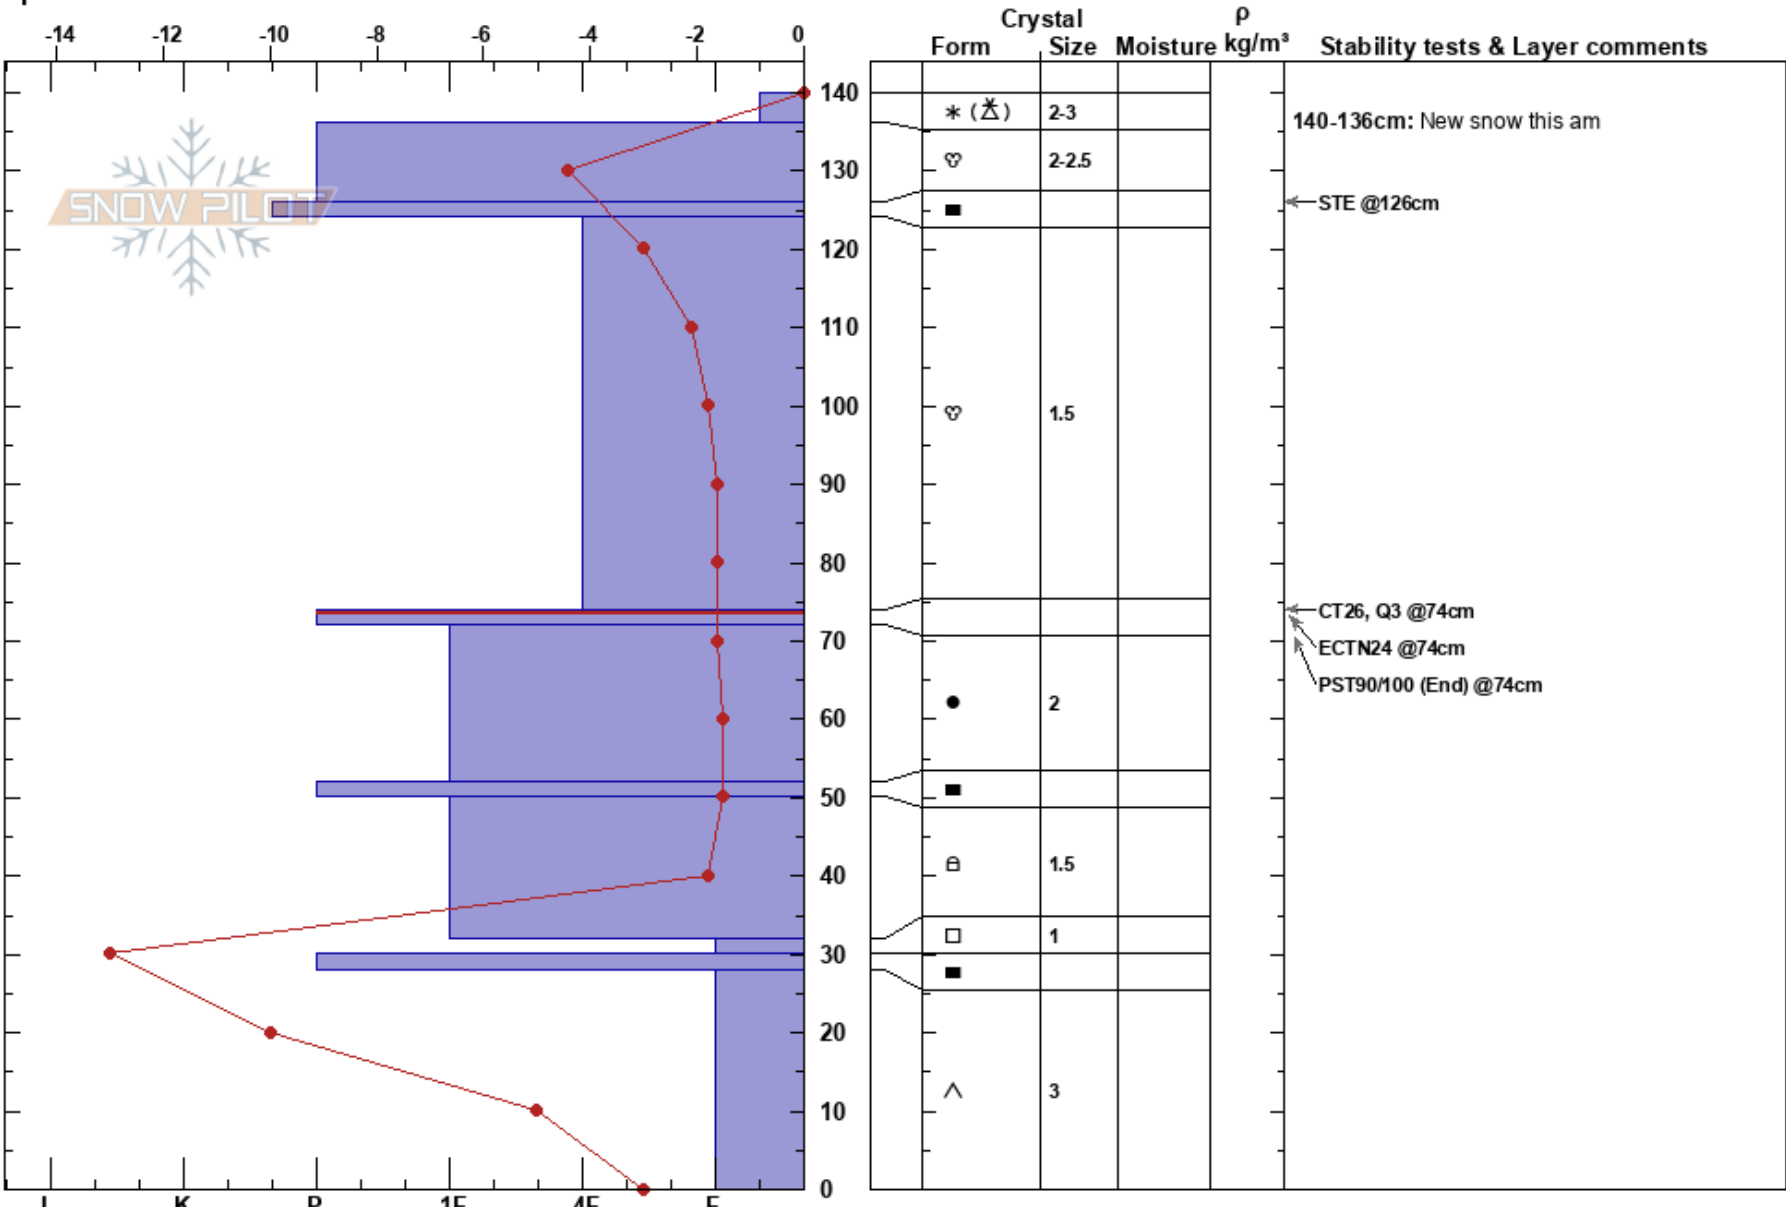

Dutchbaby
 Kachina Peaks
 AZ
 Elevation: 10230 ft
 Aspect: 280°
 Specifics:

Byron Boyle
 02/16/2019 - 12:00pm
 Co-ord:
 Slope Angle: 24°
 Wind Loading: no

Stability:
 Air Temperature: -4°C
 Sky Cover: SCT
 Precipitation: NO
 Wind: W Calm

HS:140
 PF:4
 PS:2
 140-136cm: New snow this am
 74-72cm: Problematic layer

Layer Notes:
 140-136cm: New snow this am
 74-72cm: Problematic layer

Notes: Recent storm cycle of heavy wet snow SWE over 2.7 inches in 6 inches of snow at 9700. Suspect layer at 72 cm middle of snowpack. Poor structure but good strength low e