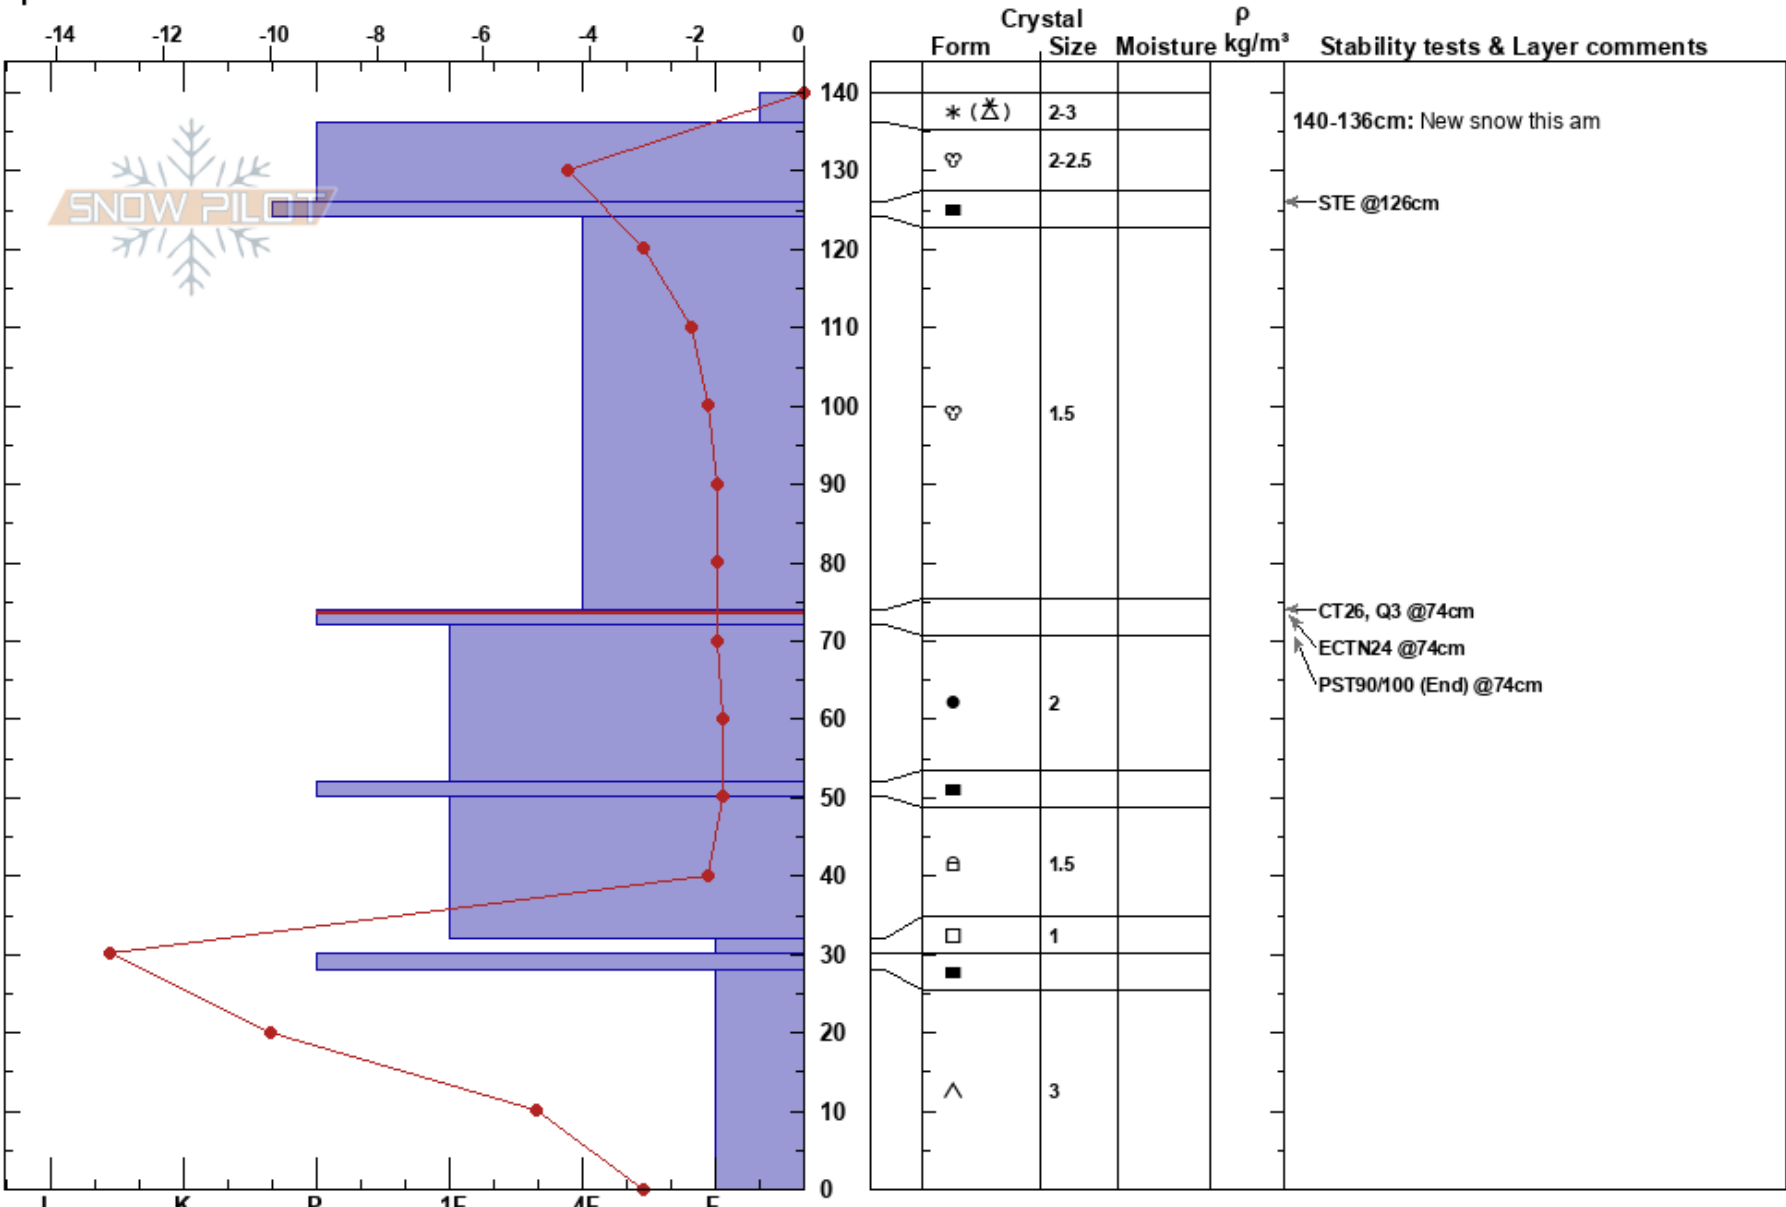

Dutchbaby  
 Kachina Peaks  
 AZ  
 Elevation: 10230 ft  
 Aspect: 280°  
 Specifics:

Byron Boyle  
 02/16/2019 - 12:00pm  
 Co-ord:  
 Slope Angle: 24°  
 Wind Loading: no

Stability:  
 Air Temperature: -4°C  
 Sky Cover: SCT  
 Precipitation: NO  
 Wind: W Calm

HS:140  
 PF:4  
 PS:2  
 140-136cm: New snow this am  
 74-72cm: Problematic layer

Layer Notes:  
 140-136cm: New snow this am  
 74-72cm: Problematic layer

Notes: Recent storm cycle of heavy wet snow SWE over 2.7 inches in 6 inches of snow at 9700. Suspect layer at 72 cm middle of snowpack. Poor structure but good strength low e