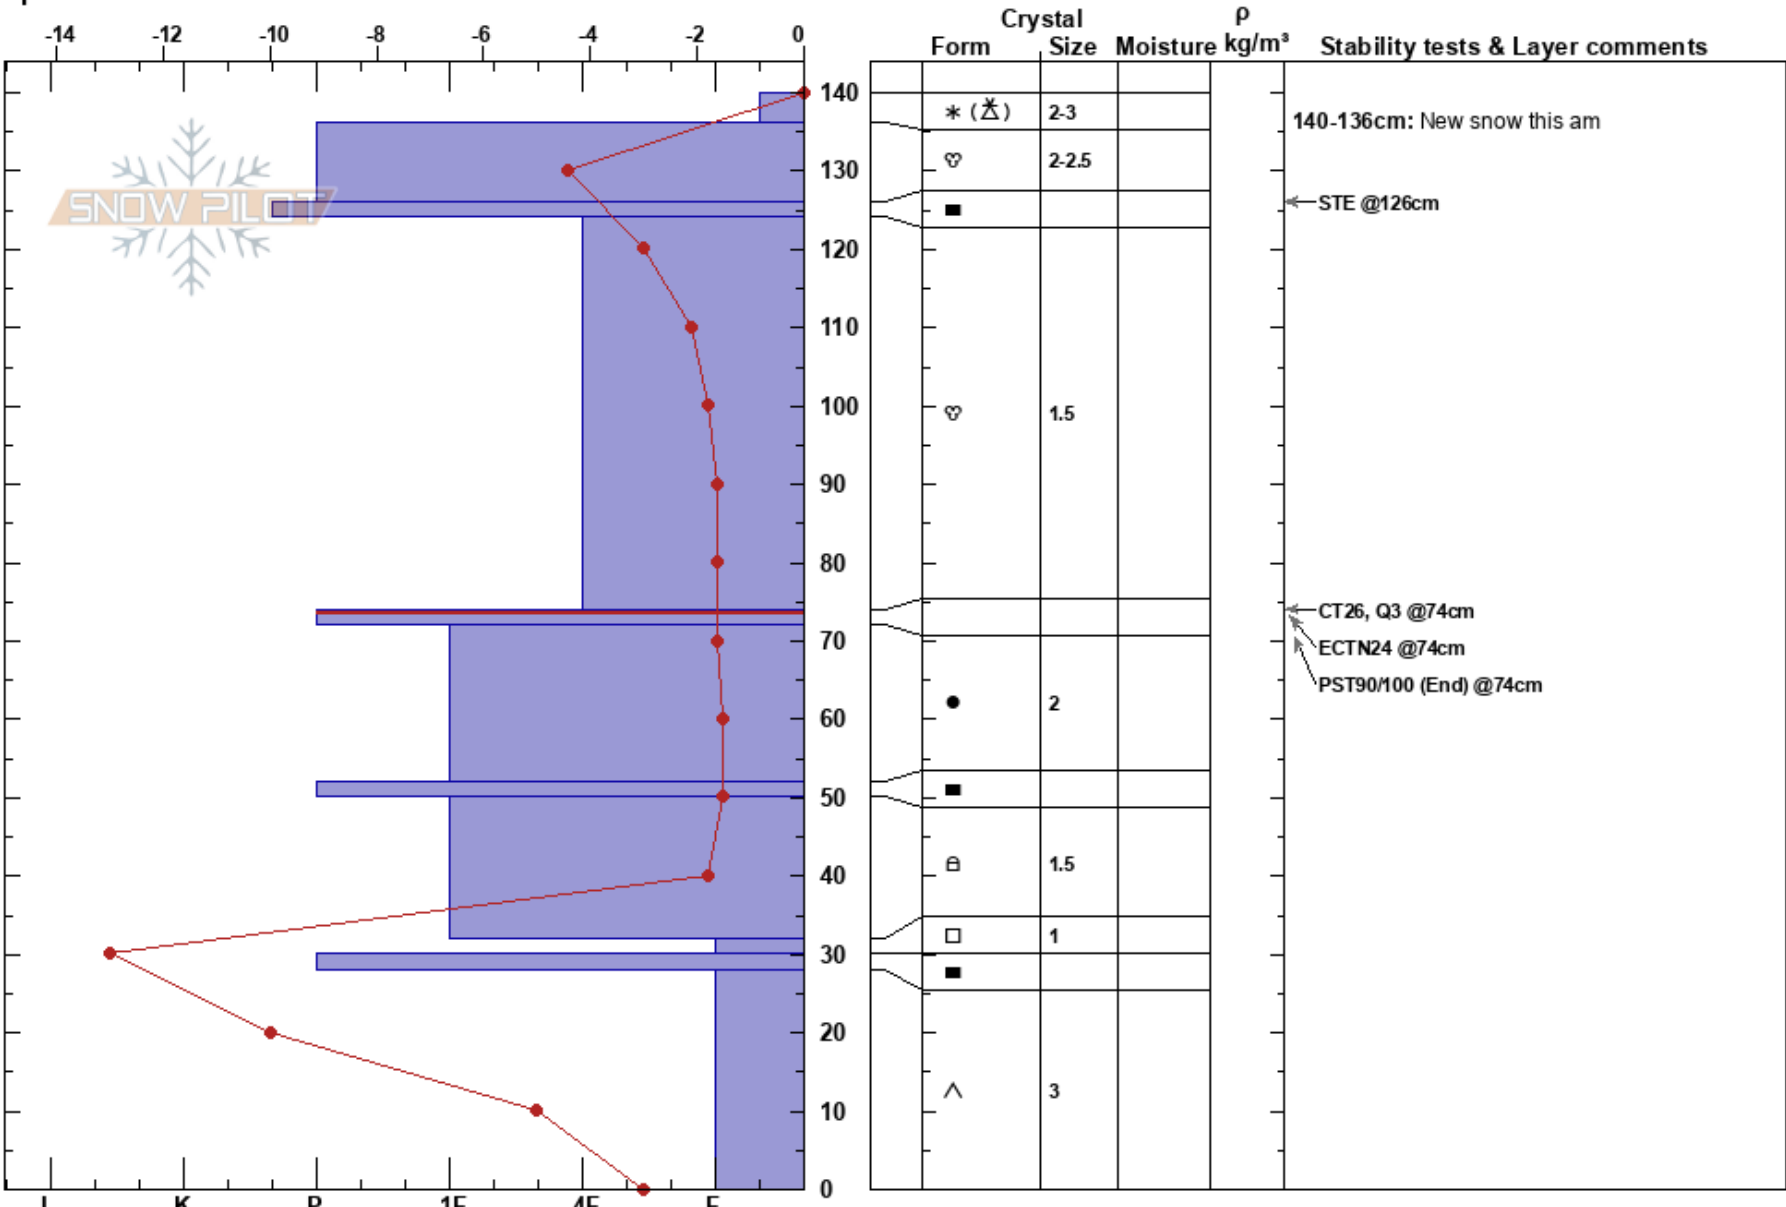

Dutchbaby
 Kachina Peaks
 AZ
 Elevation: 10230 ft
 Aspect: 280°
 Specifics:

Byron Boyle
 02/16/2019 - 12:00pm
 Co-ord:
 Slope Angle: 24°
 Wind Loading: no

Stability:
 Air Temperature: -4°C
 Sky Cover: SCT
 Precipitation: NO
 Wind: W Calm

HS:140
 PF:4
 PS:2
 Layer Notes:
 140-136cm: New snow this am
 74-72cm: Problematic layer

Notes: Recent storm cycle of heavy wet snow SWE over 2.7 inches in 6 inches of snow at 9700. Suspect layer at 72 cm middle of snowpack. Poor structure but good strength low e