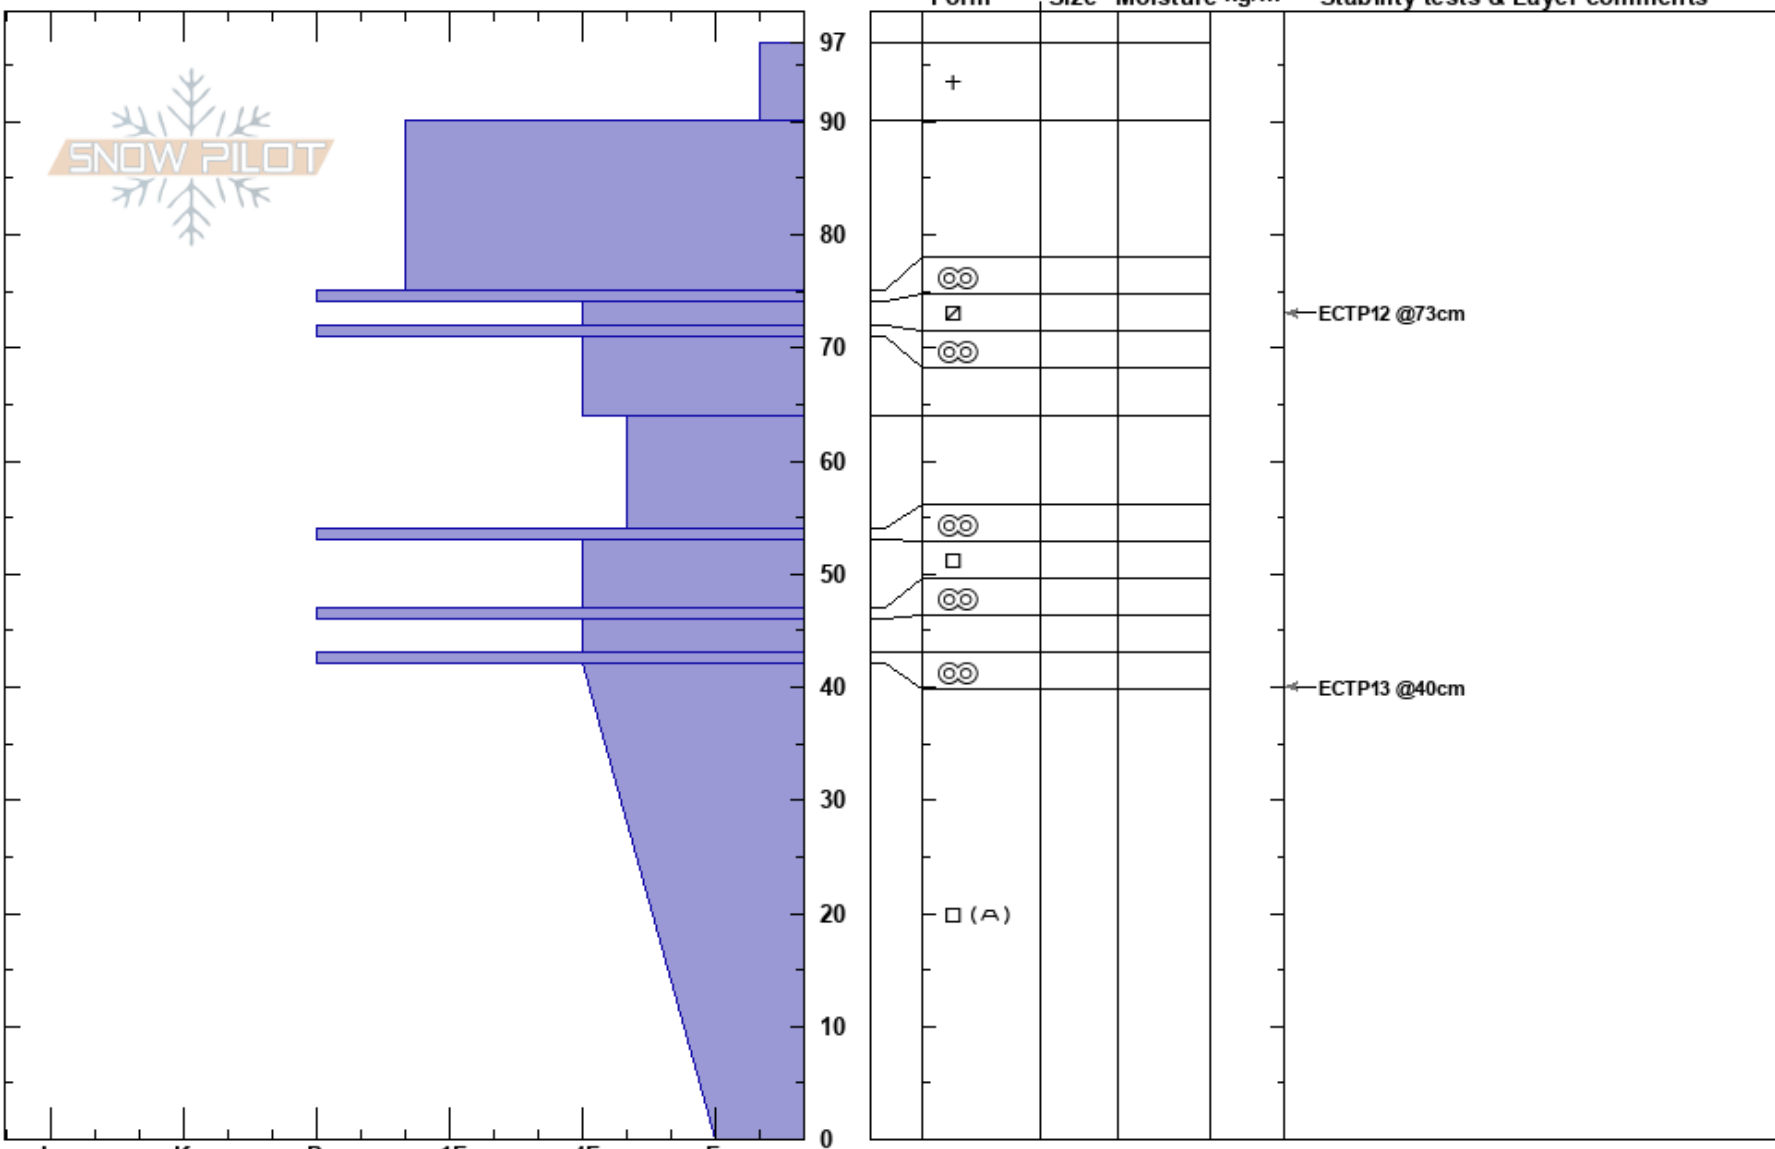

Temptations Zone  
 Kachina Peaks  
 AZ  
 Elevation: 11360 ft  
 Aspect: 225°  
 Specifics: We skied slope

Troy Marino  
 02/16/2019 - 12:15pm  
 Co-ord: 35.33927N, -111.68911W  
 Slope Angle: 25°  
 Wind Loading: no

Stability:  
 Air Temperature:  
 Sky Cover: SCT  
 Precipitation: S-1  
 Wind: Light Breeze

HS:97  
 Layer Notes:  
 74-72cm: Problematic layer

**Notes:** Lots of good rock anchors in bottom 1/2 of snow depth. Above us at treeline in the starting zones there was not much snow - mostly rocks and some wind scoured snow.