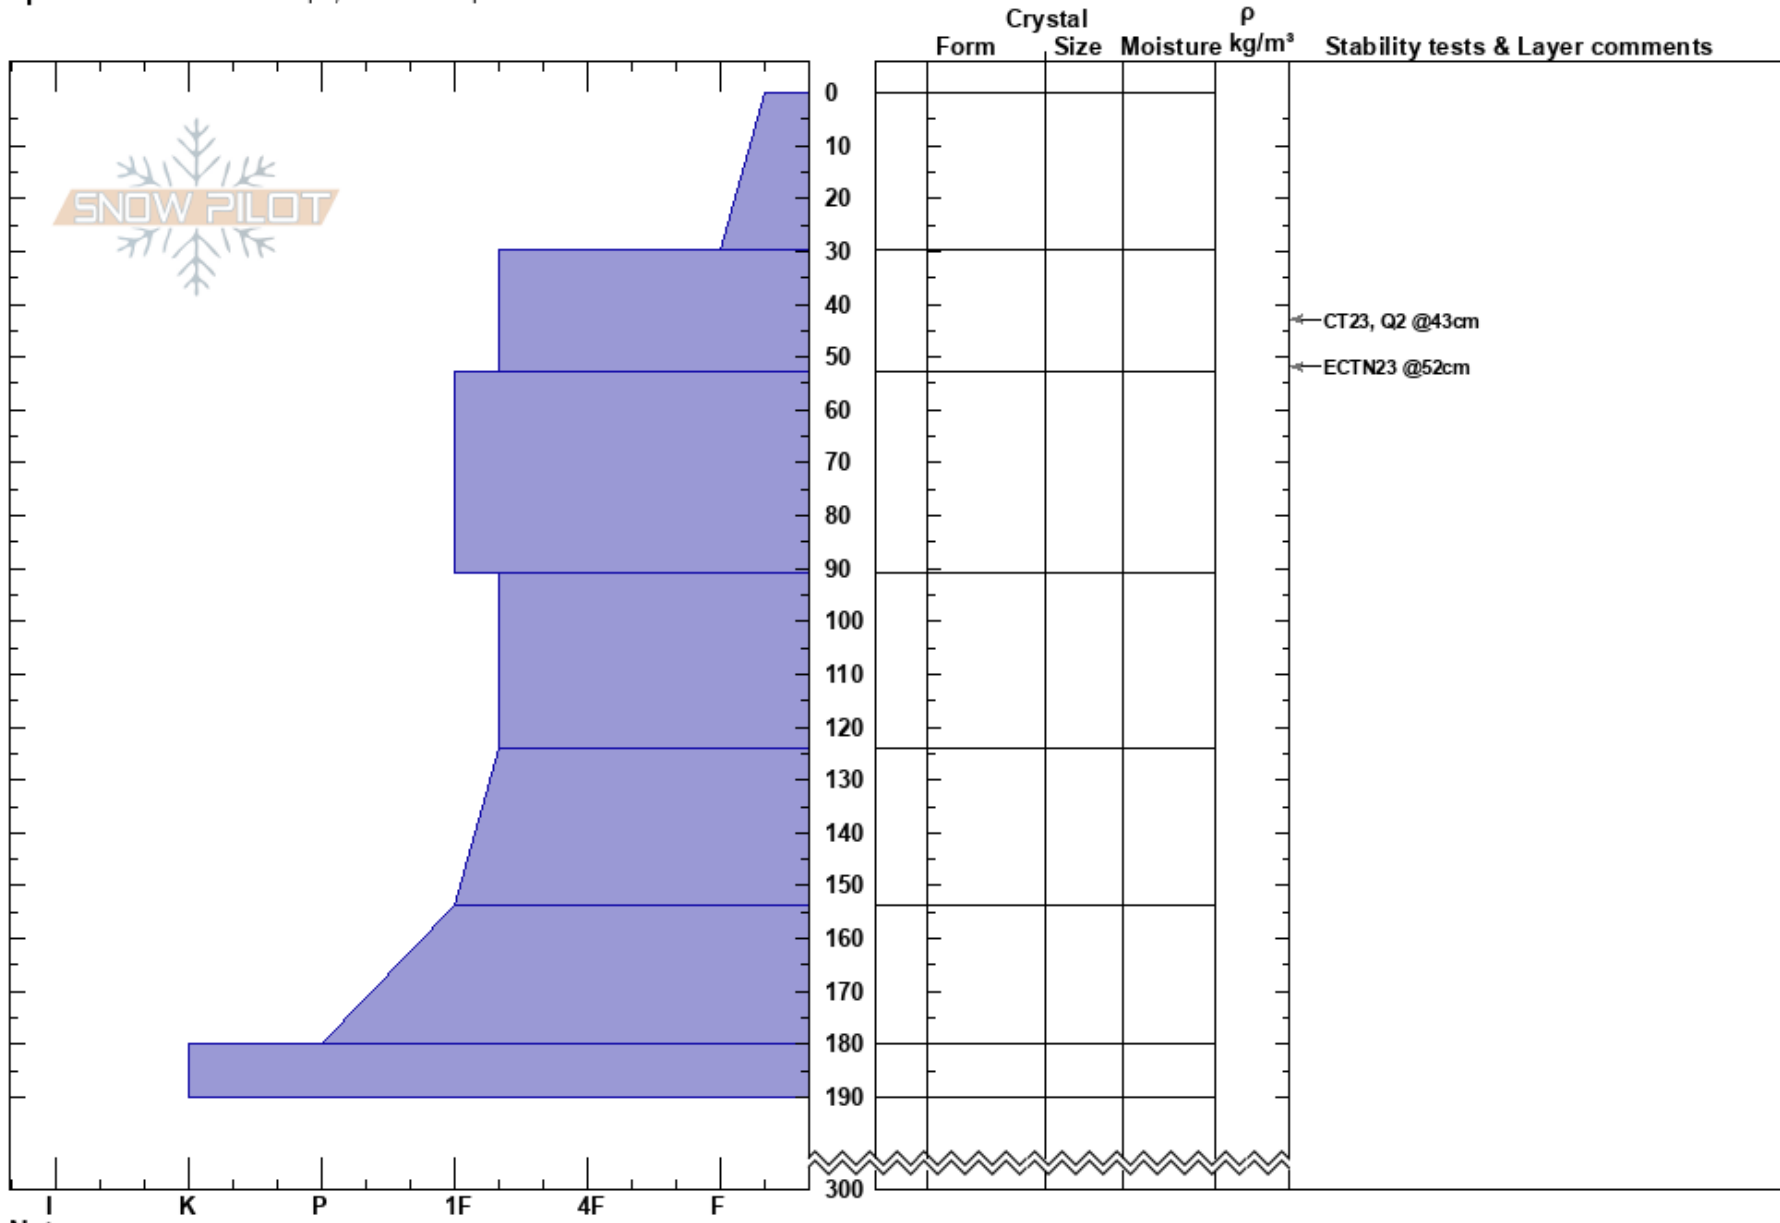

Coyote Butte
 Mt. Shasta
 CA
 Elevation: 6800 ft
 Aspect: 70°

Aaron Beverly
 01/23/2017 - 3:00pm
 Co-ord: 41.33416N, -122.19404W
 Slope Angle: 27°
 Wind Loading:

Stability: HS:300
 Air Temperature: -3°C PS: 30
 Sky Cover: X
 Precipitation: NO
 Wind: Calm

Layer Notes:

Specifics: Ski tracks on slope; We skied slope

Notes: