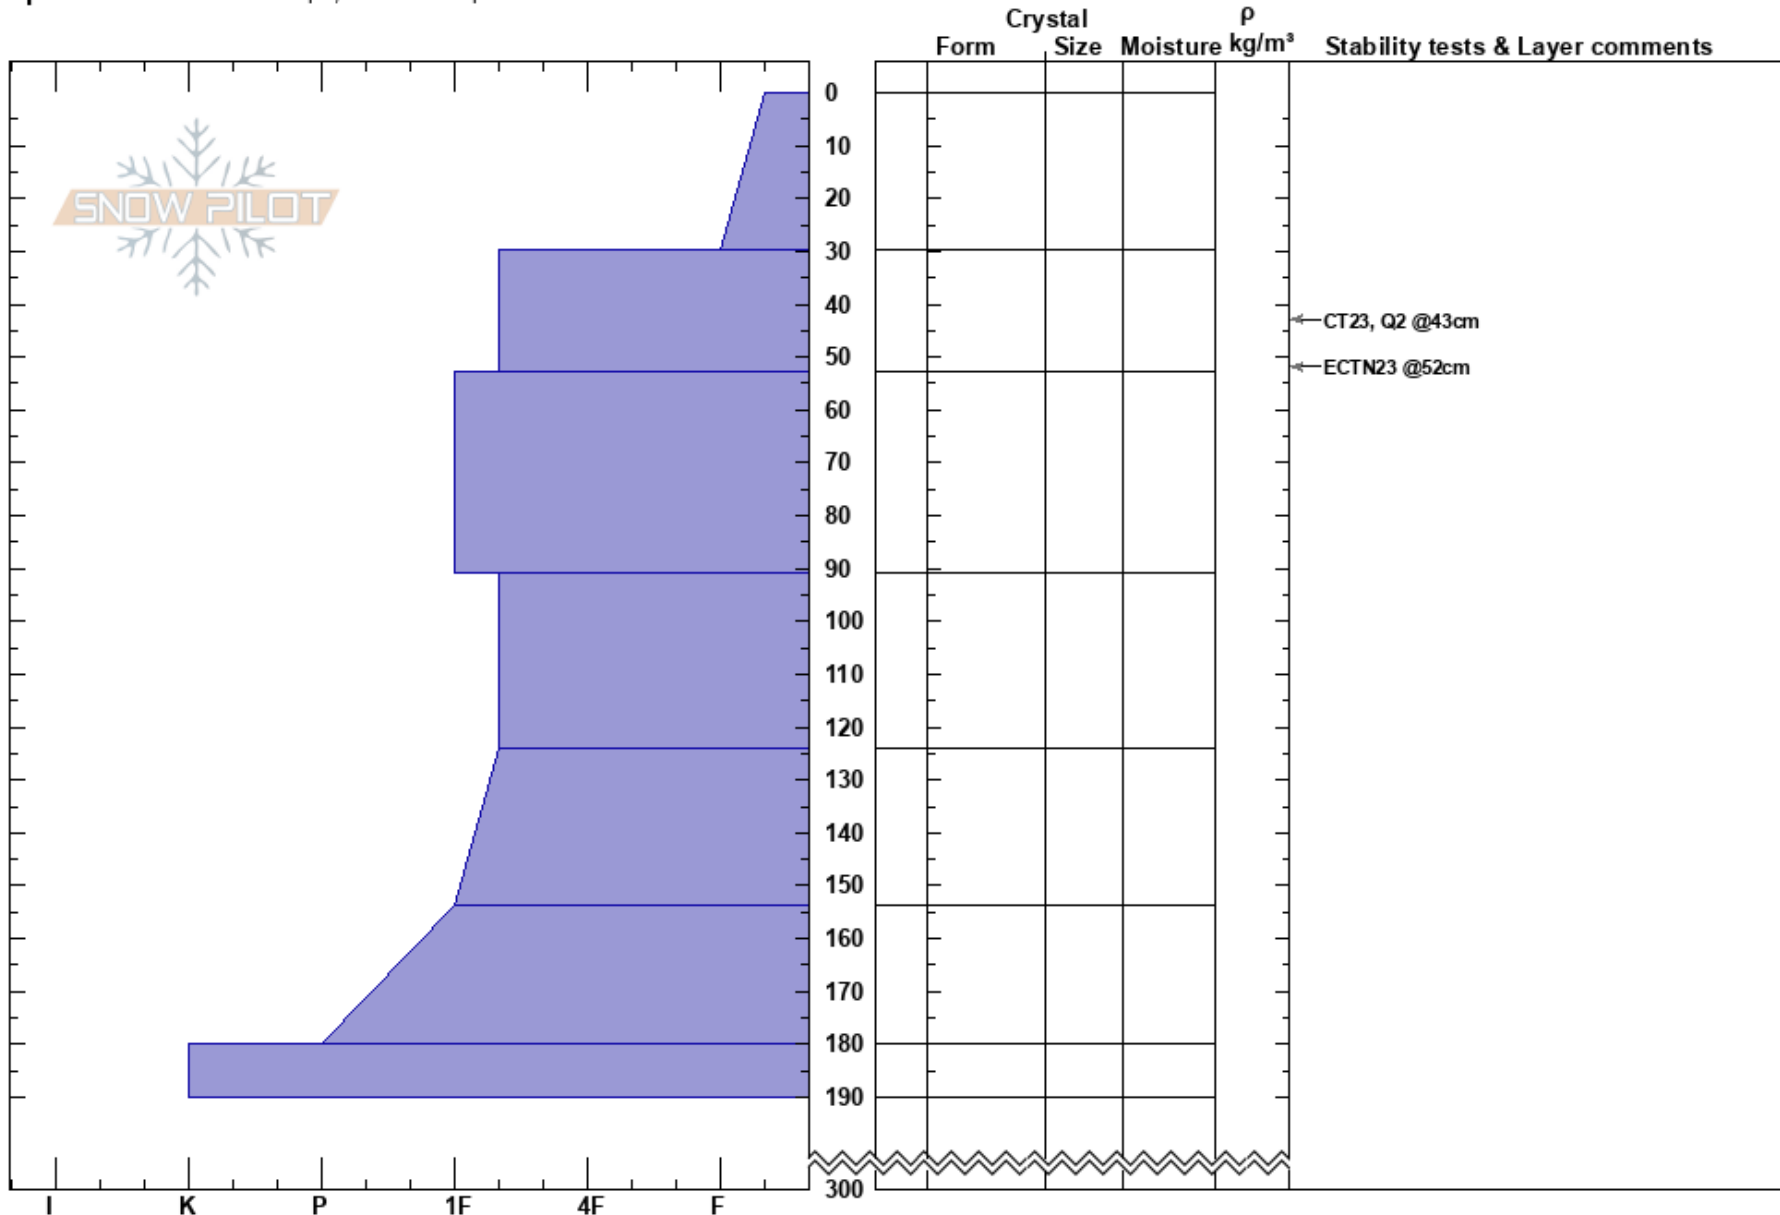

Coyote Butte  
 Mt. Shasta  
 CA  
 Elevation: 6800 ft  
 Aspect: 70°

Aaron Beverly  
 01/23/2017 - 3:00pm  
 Co-ord: 41.33416N, -122.19404W  
 Slope Angle: 27°  
 Wind Loading:

Stability: HS:300  
 Air Temperature: -3°C PS: 30  
 Sky Cover: X  
 Precipitation: NO  
 Wind: Calm

Layer Notes:

Specifics: Ski tracks on slope; We skied slope

Notes: