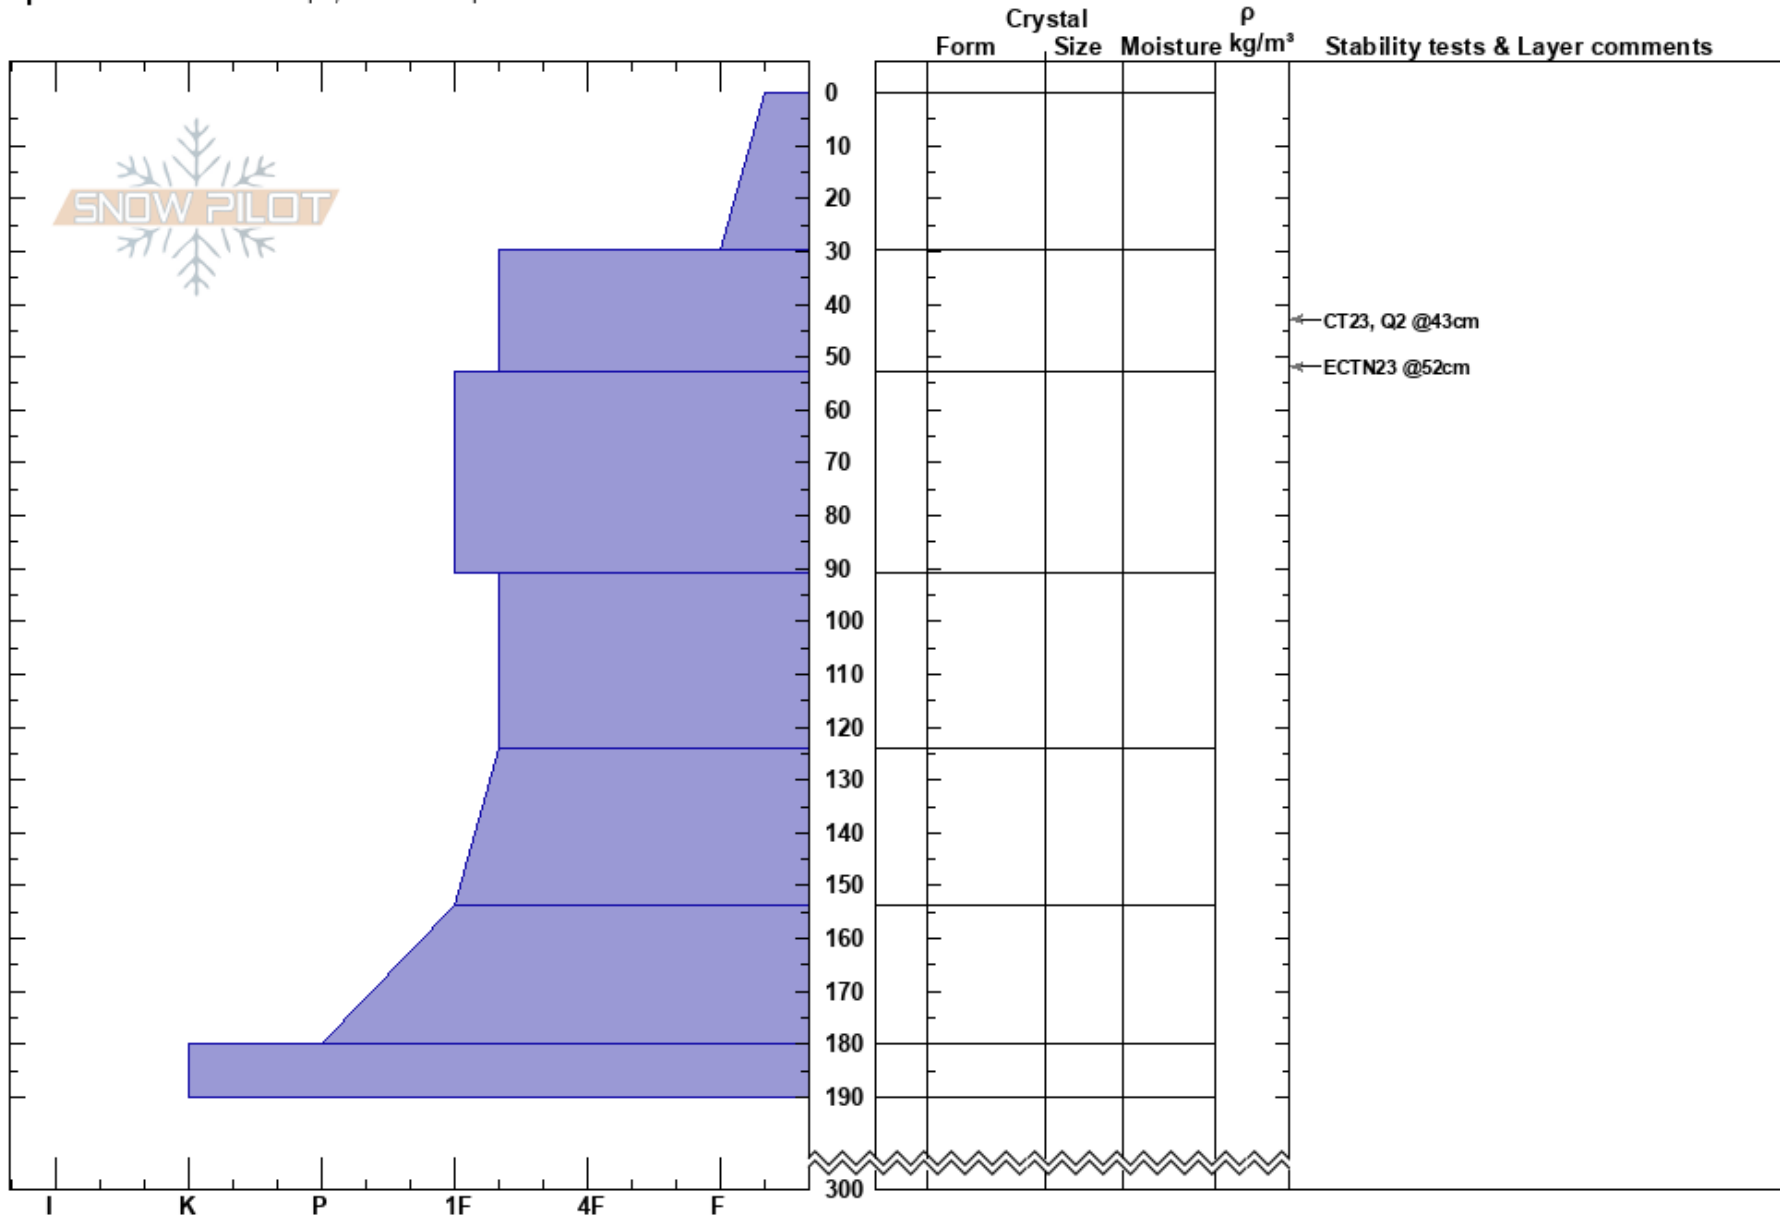

Coyote Butte
 Mt. Shasta
 CA
 Elevation: 6800 ft
 Aspect: 70°

Aaron Beverly
 01/23/2017 - 3:00pm
 Co-ord: 41.33416N, -122.19404W
 Slope Angle: 27°
 Wind Loading:

Stability: HS:300
 Air Temperature: -3°C PS: 30
 Sky Cover: X
 Precipitation: NO
 Wind: Calm

Layer Notes:

Specifics: Ski tracks on slope; We skied slope

Notes: