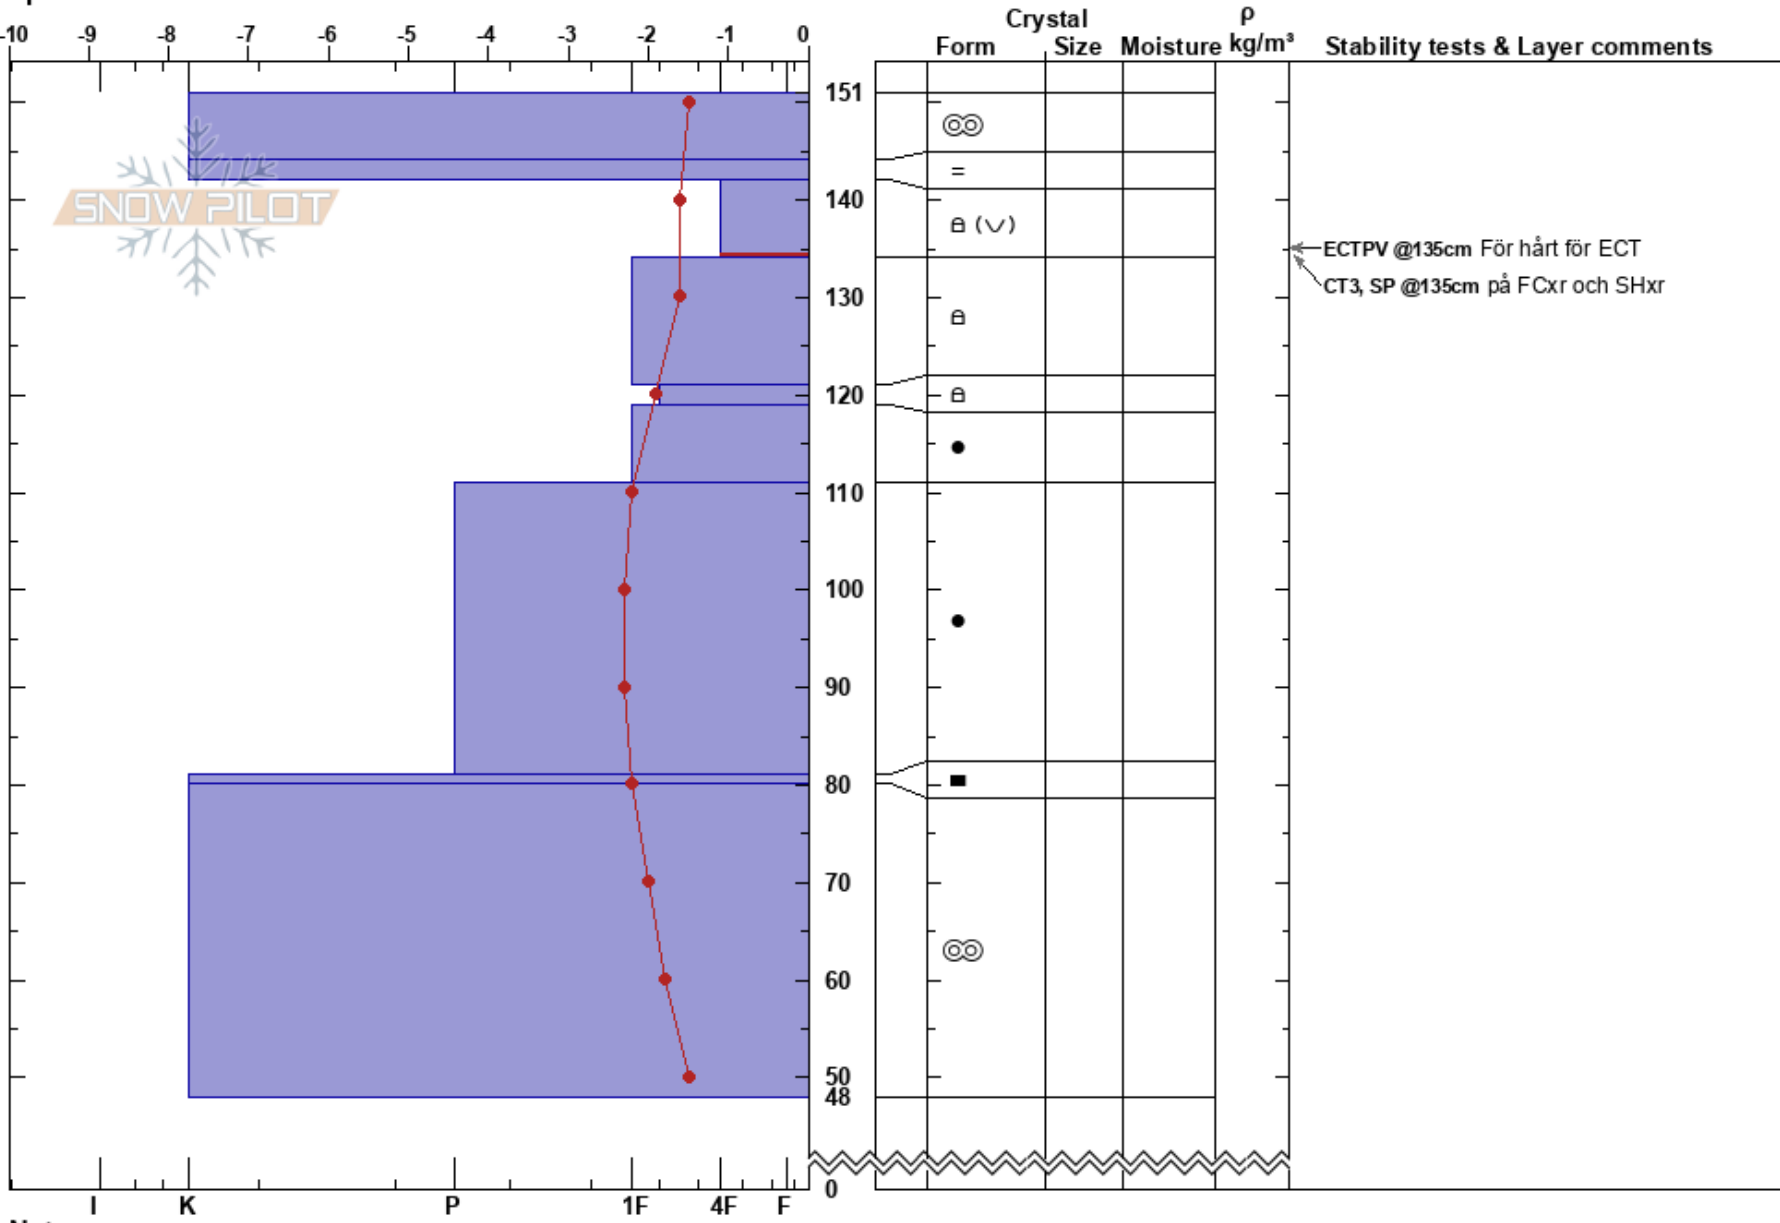

SO Lill Skarven
 Funäsfjällen
 Sweden
 Elevation: 1006 m
 Aspect: SE
 Specifics:

John Wilcoxon
 16/02/2019 - 10:20
 Co-ord: 62.56418N, 12.35979E
 Slope Angle: 23°
 Wind Loading: no

Stability: HS:151
 Air Temperature: -1.5°C PF:5 142-134cm:Problematic layer
 Sky Cover: OVC
 Precipitation: S-1
 Wind: SW Moderate