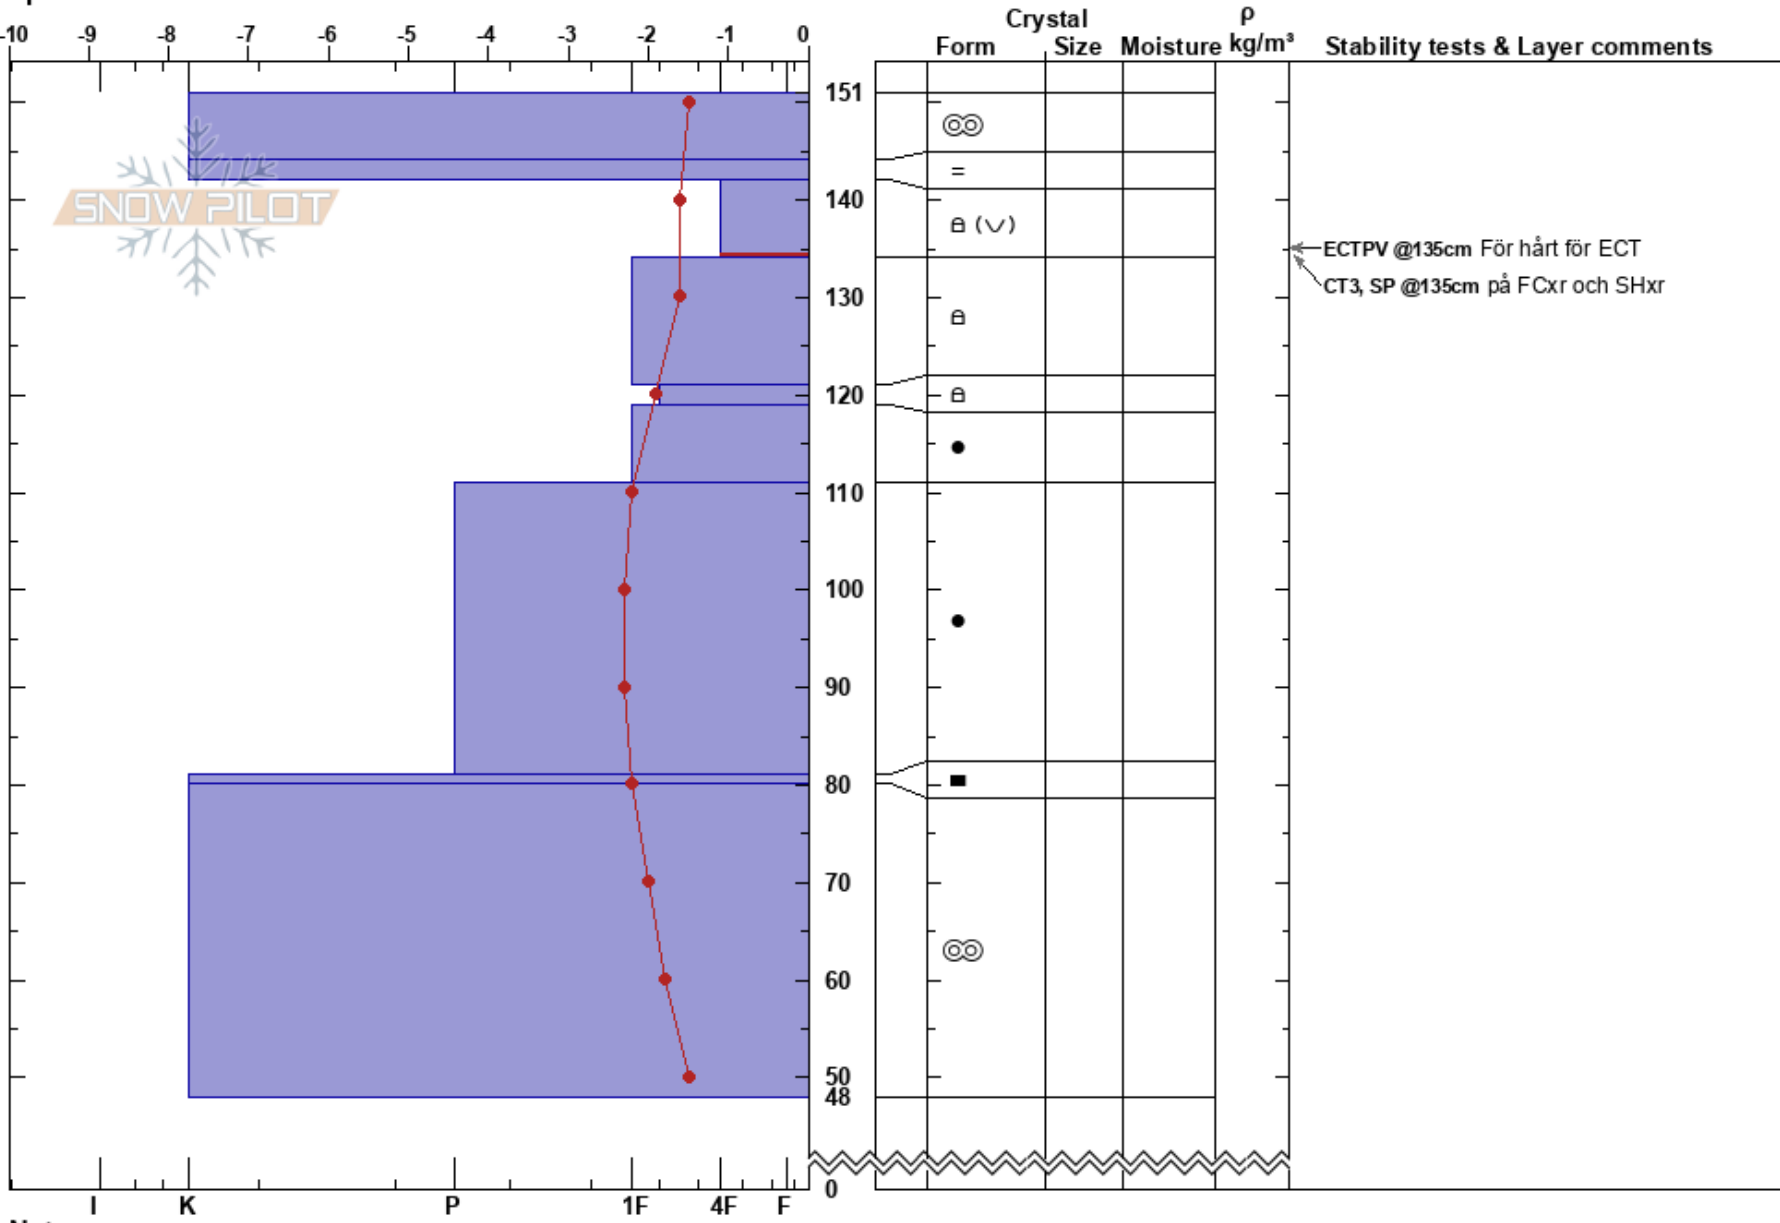

SO Lill Skarven  
 Funäsfjällen  
 Sweden  
 Elevation: 1006 m  
 Aspect: SE  
 Specifics:

John Wilcoxon  
 16/02/2019 - 10:20  
 Co-ord: 62.56418N, 12.35979E  
 Slope Angle: 23°  
 Wind Loading: no

Stability: HS:151  
 Air Temperature: -1.5°C PF:5  
 Sky Cover: OVC  
 Precipitation: S-1  
 Wind: SW Moderate  
 Layer Notes: 142-134cm:Problematic layer