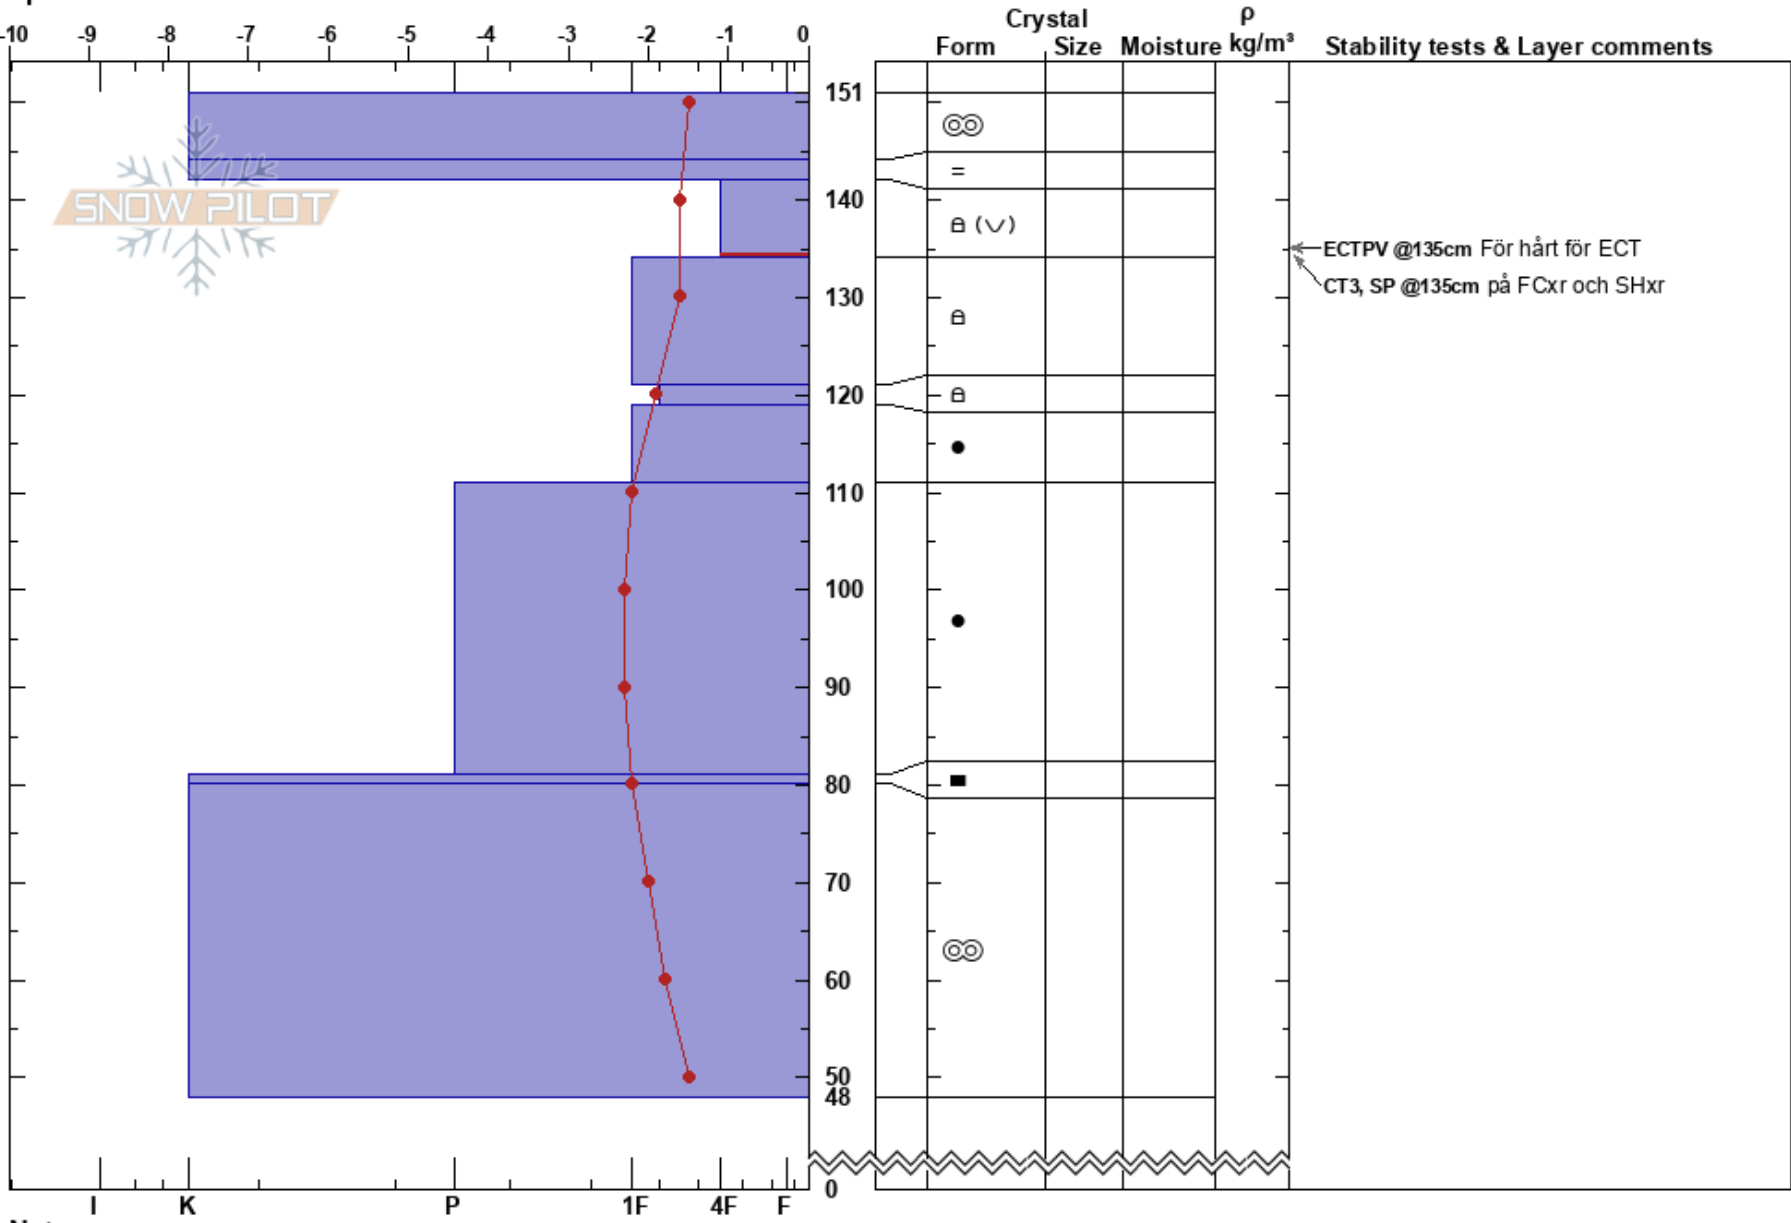

SO Lill Skarven
 Funäsfjällen
 Sweden
Elevation: 1006 m
Aspect: SE
Specifics:

John Wilcoxon
 16/02/2019 - 10:20
Co-ord: 62.56418N, 12.35979E
Slope Angle: 23°
Wind Loading: no

Stability: HS:151
Air Temperature: -1.5°C **PF:**5 **Layer Notes:** 142-134cm:Problematic layer
Sky Cover: OVC
Precipitation: S-1
Wind: SW Moderate