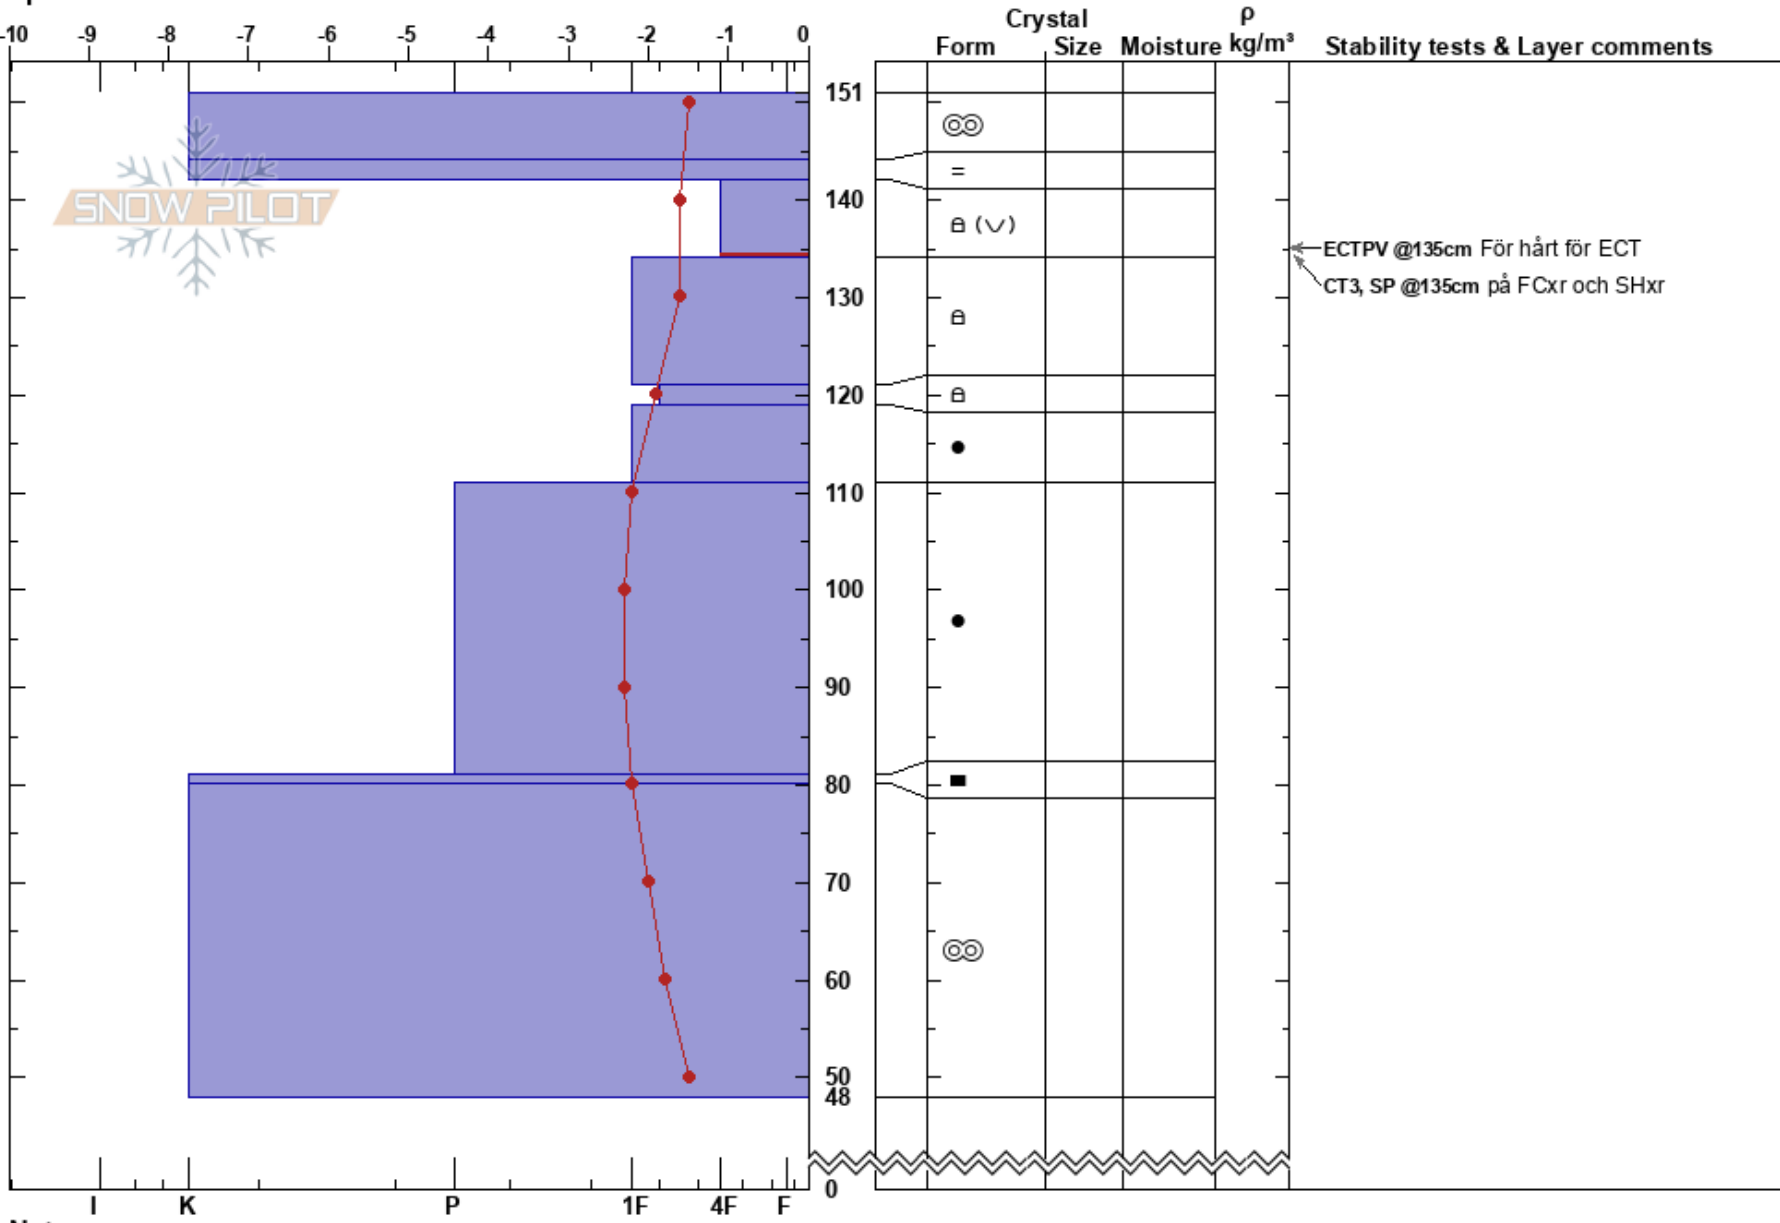

SO Lill Skarven
 Funäsfjällen
 Sweden
Elevation: 1006 m
Aspect: SE
Specifics:

John Wilcoxon
 16/02/2019 - 10:20
Co-ord: 62.56418N, 12.35979E
Slope Angle: 23°
Wind Loading: no

Stability: HS:151
Air Temperature: -1.5°C **PF:**5 **Layer Notes:** 142-134cm:Problematic layer
Sky Cover: OVC
Precipitation: S-1
Wind: SW Moderate