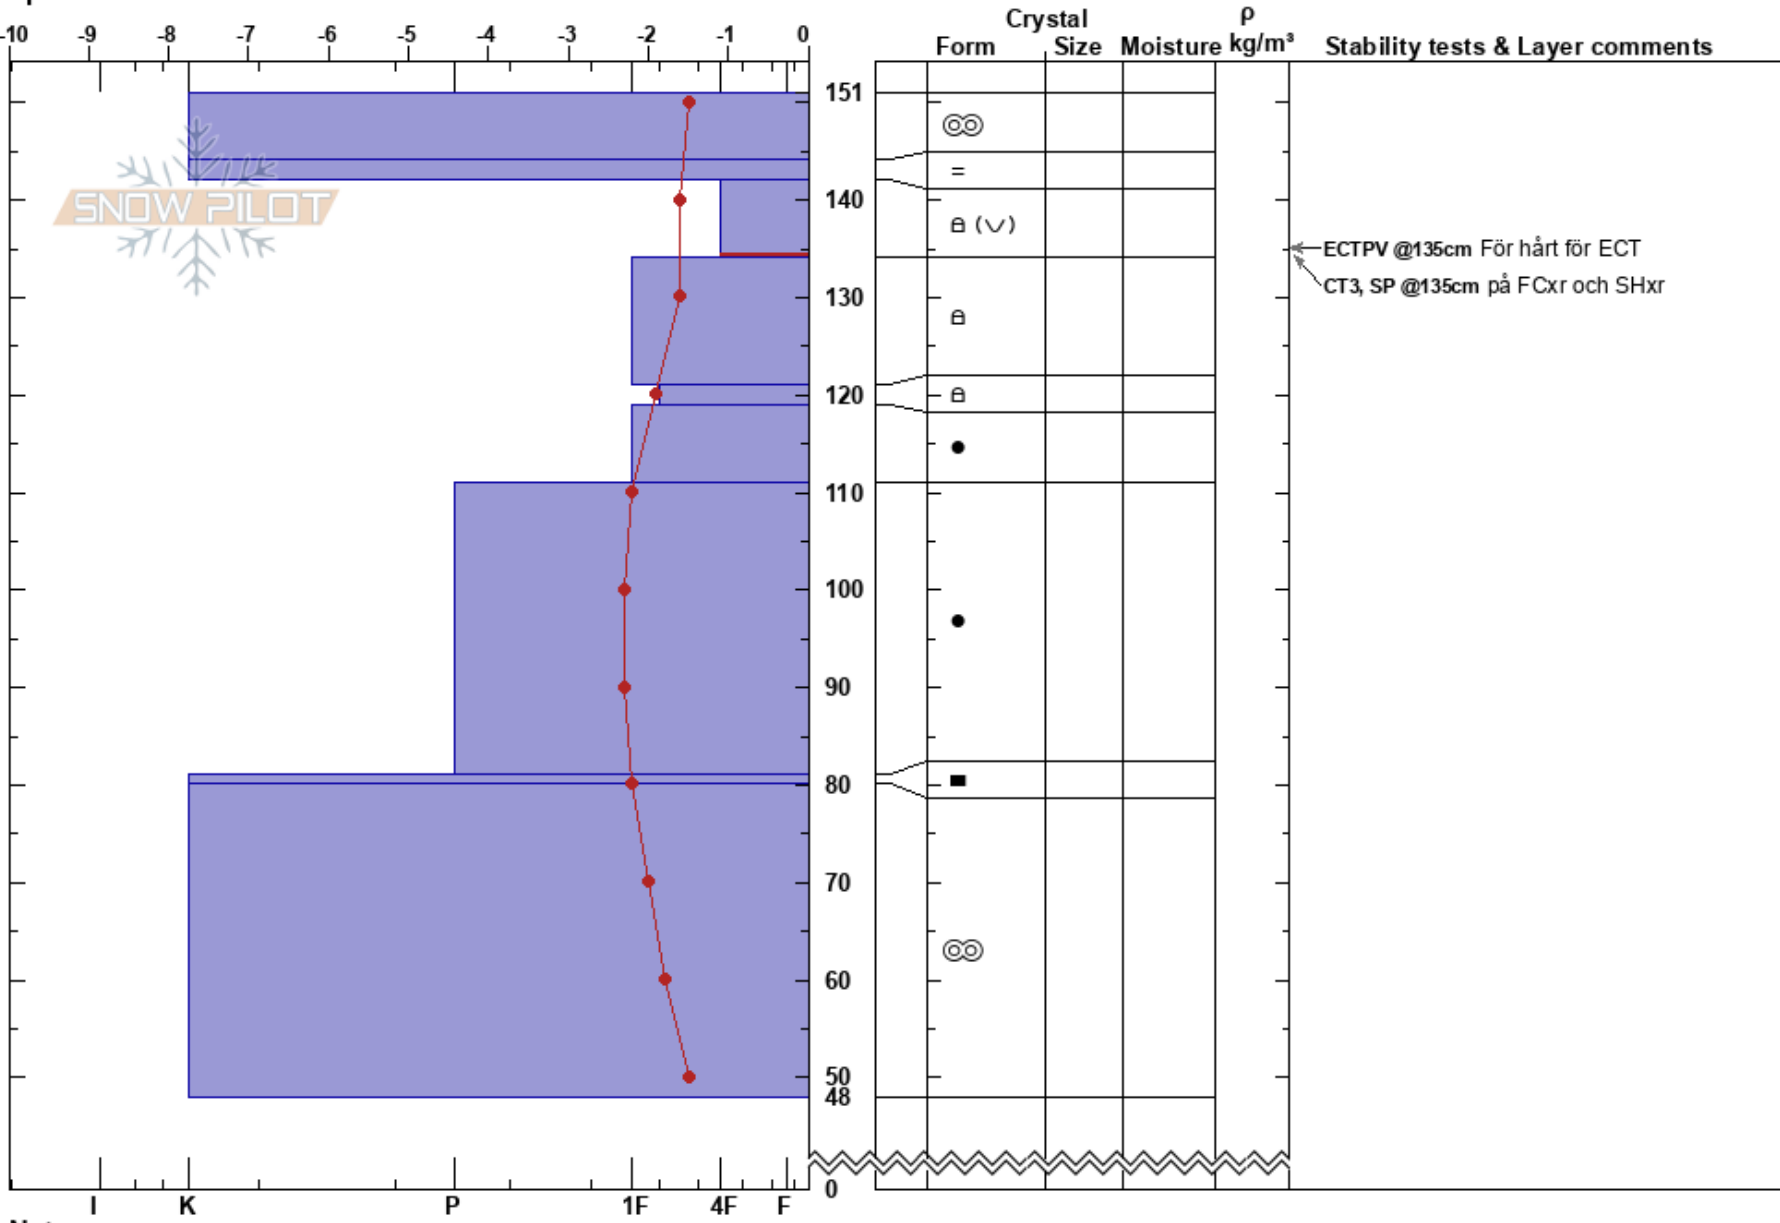

SO Lill Skarven
 Funäsfjällen
 Sweden
 Elevation: 1006 m
 Aspect: SE
 Specifics:

John Wilcoxon
 16/02/2019 - 10:20
 Co-ord: 62.56418N, 12.35979E
 Slope Angle: 23°
 Wind Loading: no

Stability: HS:151
 Air Temperature: -1.5°C PF:5
 Sky Cover: OVC
 Precipitation: S-1
 Wind: SW Moderate
 Layer Notes: 142-134cm:Problematic layer