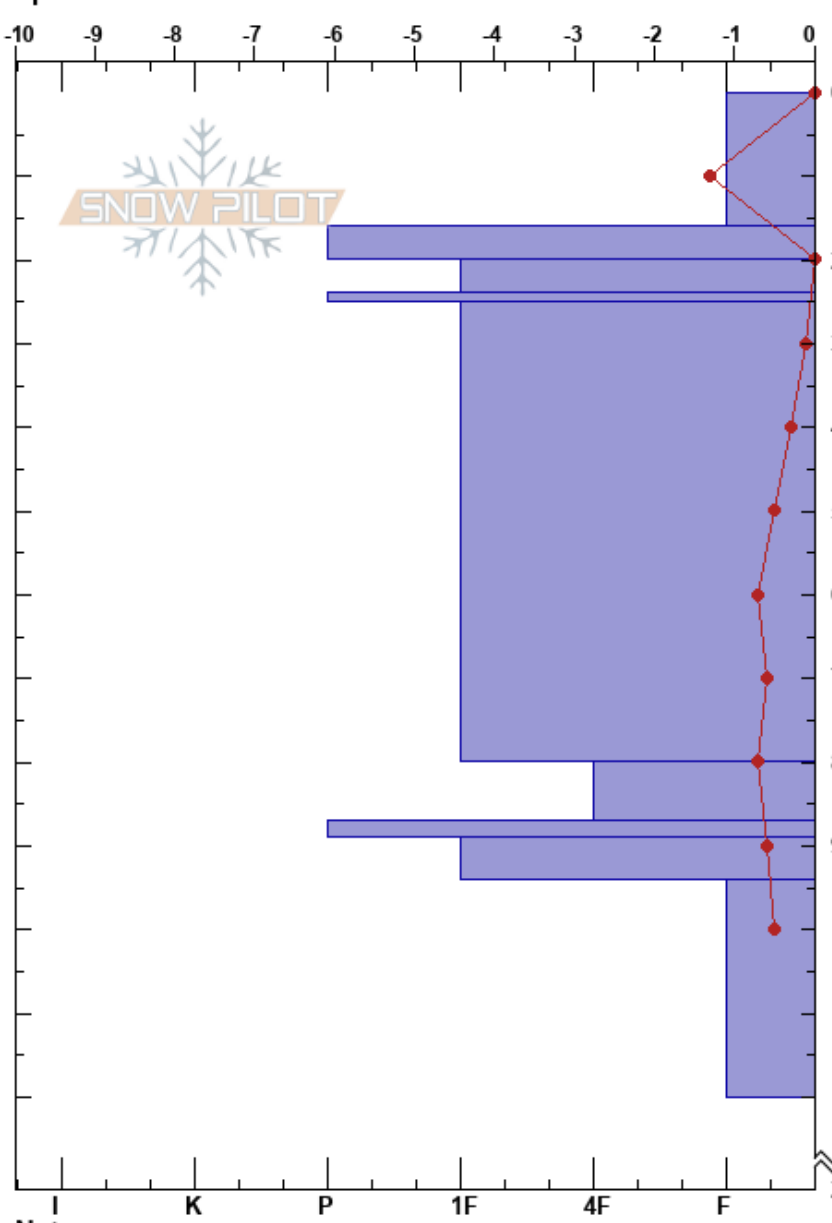

McBridetoHorsecampRte
 Mt. Shasta
 CA
 Elevation: 6259 ft
 Aspect: NW
 Specifics:

David Cressman
 02/15/2019 - 12:14pm
 Co-ord: 10T 561855W 4579548N
 Slope Angle: 34°
 Wind Loading: previous

Stability:
 Air Temperature: 32°C
 Sky Cover: BKN
 Precipitation: S1
 Wind: SE Light Breeze

HS:230
 PS: 13 16-20cm:Problematic layer

Form	Crystal		Moisture	ρ kg/m ³	Stability tests & Layer comments
	Size				
↔	1				
⊙⊙	4				
=					
■					
.	4				← CT21, Q3 @50cm
⊘	4				
⊘	1				
●	4.5				
●	2.5				
					← ECTX