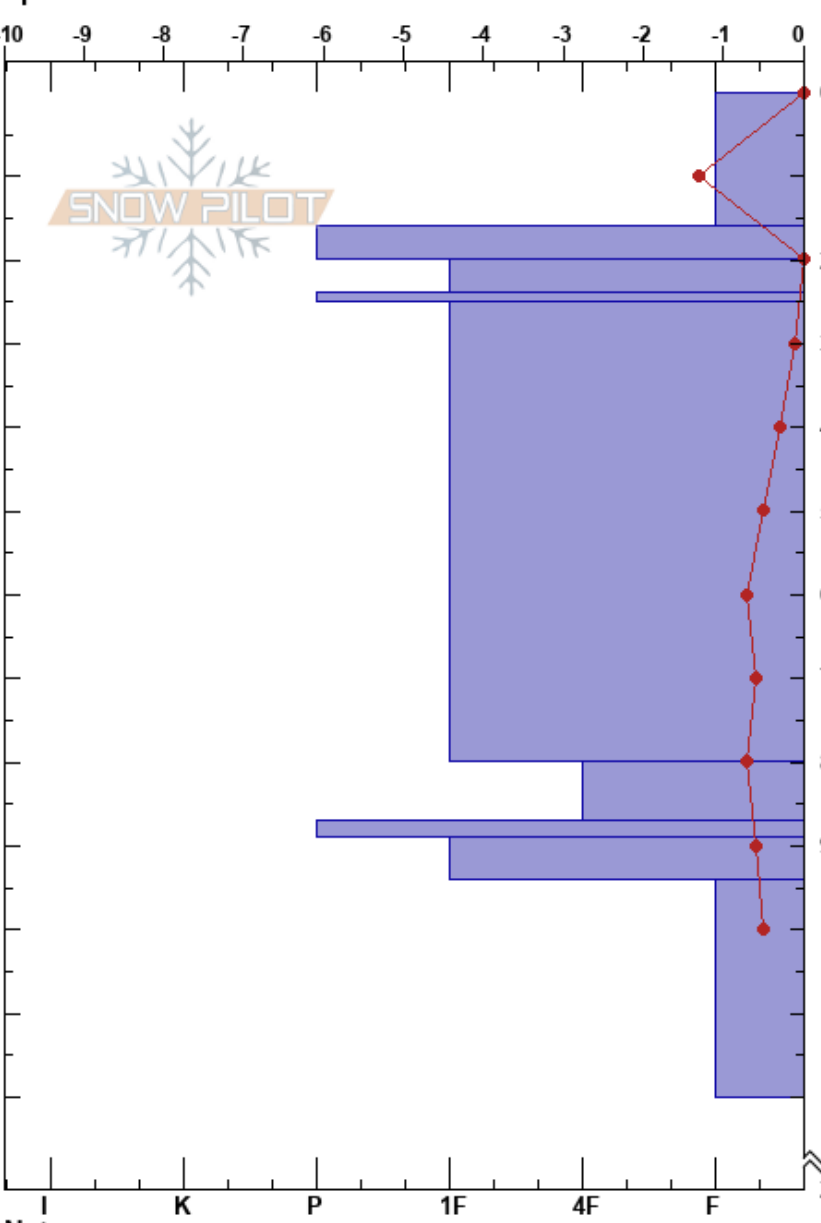

McBridetoHorsecampRte
 Mt. Shasta
 CA
 Elevation: 6259 ft
 Aspect: NW
 Specifics:

David Cressman
 02/15/2019 - 12:14pm
 Co-ord: 10T 561855W 4579548N
 Slope Angle: 34°
 Wind Loading: previous

Stability:
 Air Temperature: 32°C
 Sky Cover: BKN
 Precipitation: S1
 Wind: SE Light Breeze

HS:230
 PS: 13 16-20cm:Problematic layer

Form	Crystal		Moisture	ρ kg/m³	Stability tests & Layer comments
	Size				
↔	1				
⊙⊙	4				
=					
■					
.	4				← CT21, Q3 @50cm
⊘	4				
⊘	1				
●	4.5				
●	2.5				
					← ECTX