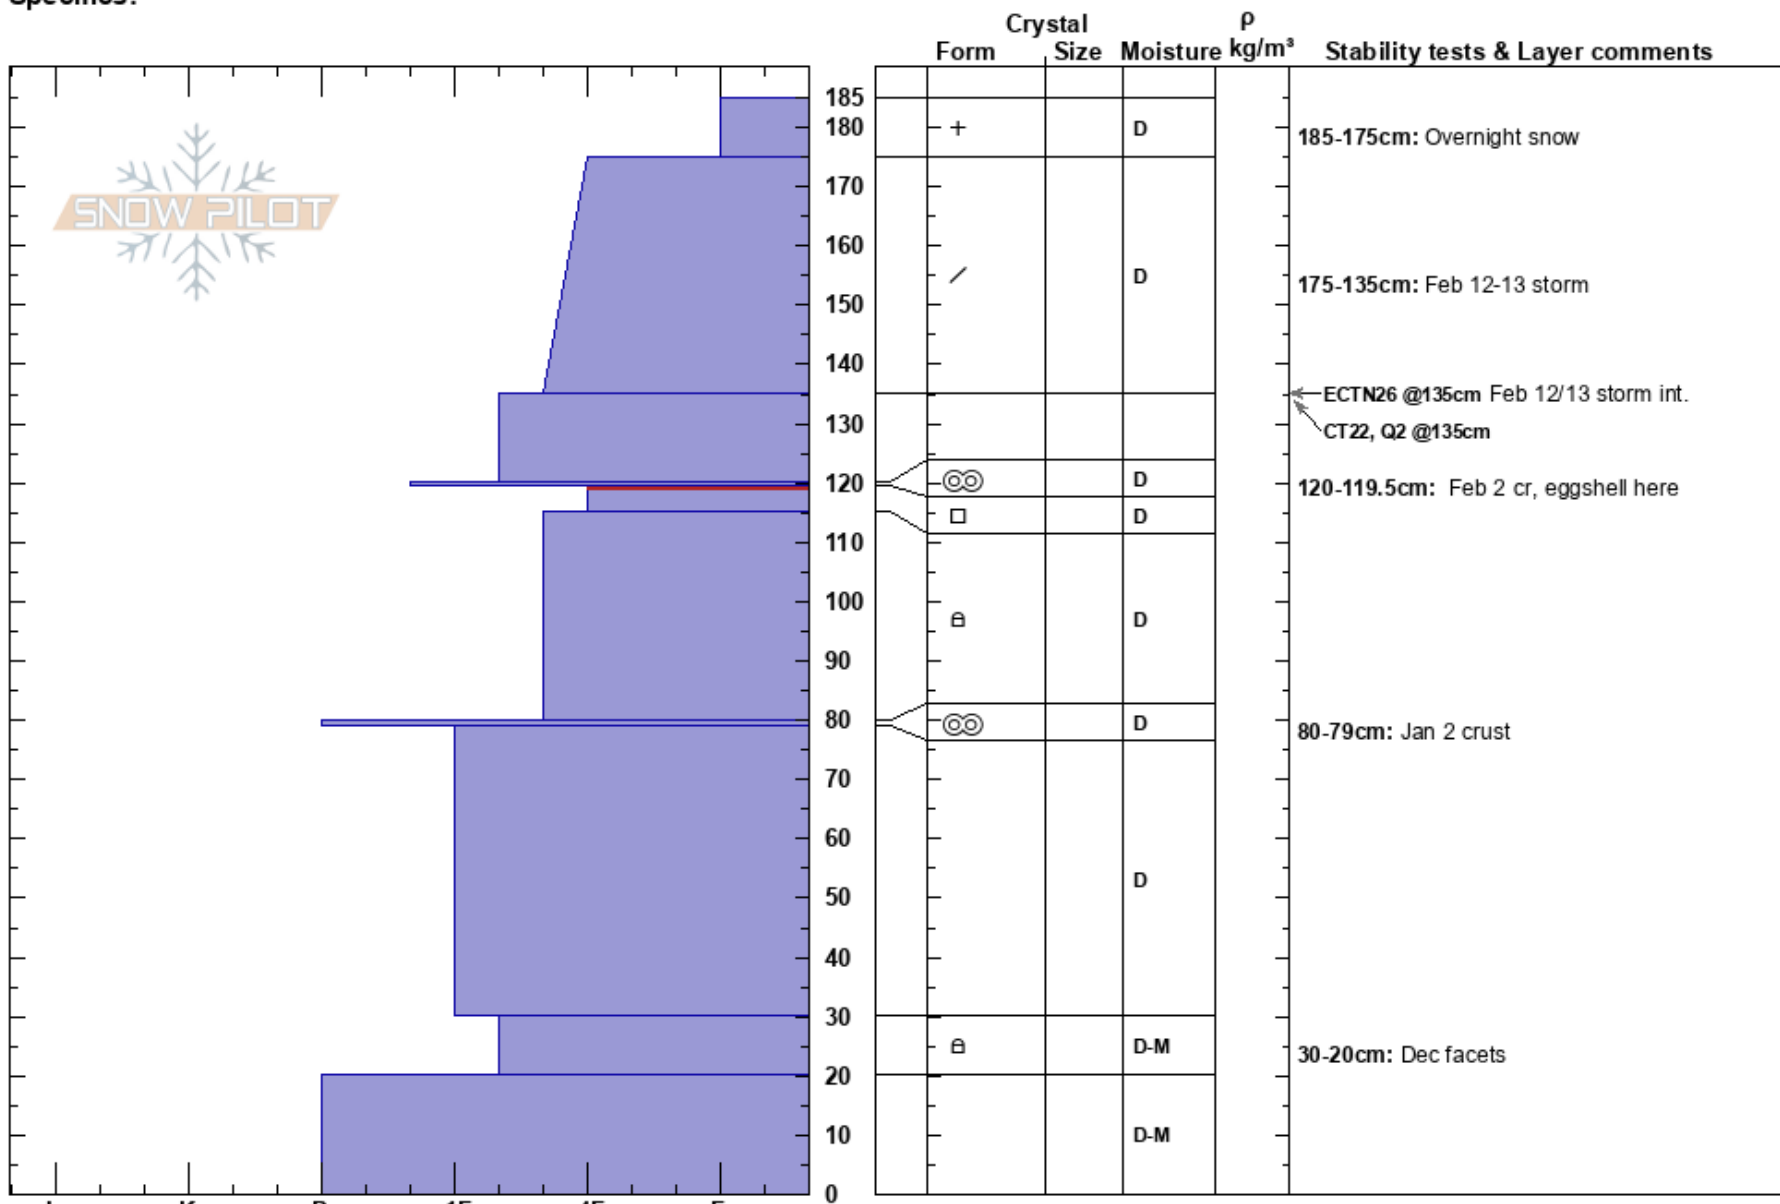

Shed 11
 Lewis Range
 MT
 Elevation: 6300 ft
 Aspect: S
 Specifics:

BNSF Avalanche Safety
 02/15/2019 - 4:00pm
 Co-ord: 48.24620N, -113.54327W
 Slope Angle: 27°
 Wind Loading: previous

Stability:
 Air Temperature: -5°C
 Sky Cover: BKN
 Precipitation: S-1
 Wind: NW Light Breeze

HS:185
 Layer Notes:
 185-175cm: Overnight snow
 175-135cm: Feb 12-13 storm
 120-119.5cm: Feb 2 cr, eggshell here
 119.5-115cm: Problematic layer
 80-79cm: Jan 2 crust
 [More Layer Comments below]

Notes: For most of the day no precip.. Additional Layer Comments: 20-30cm: Dec facets;