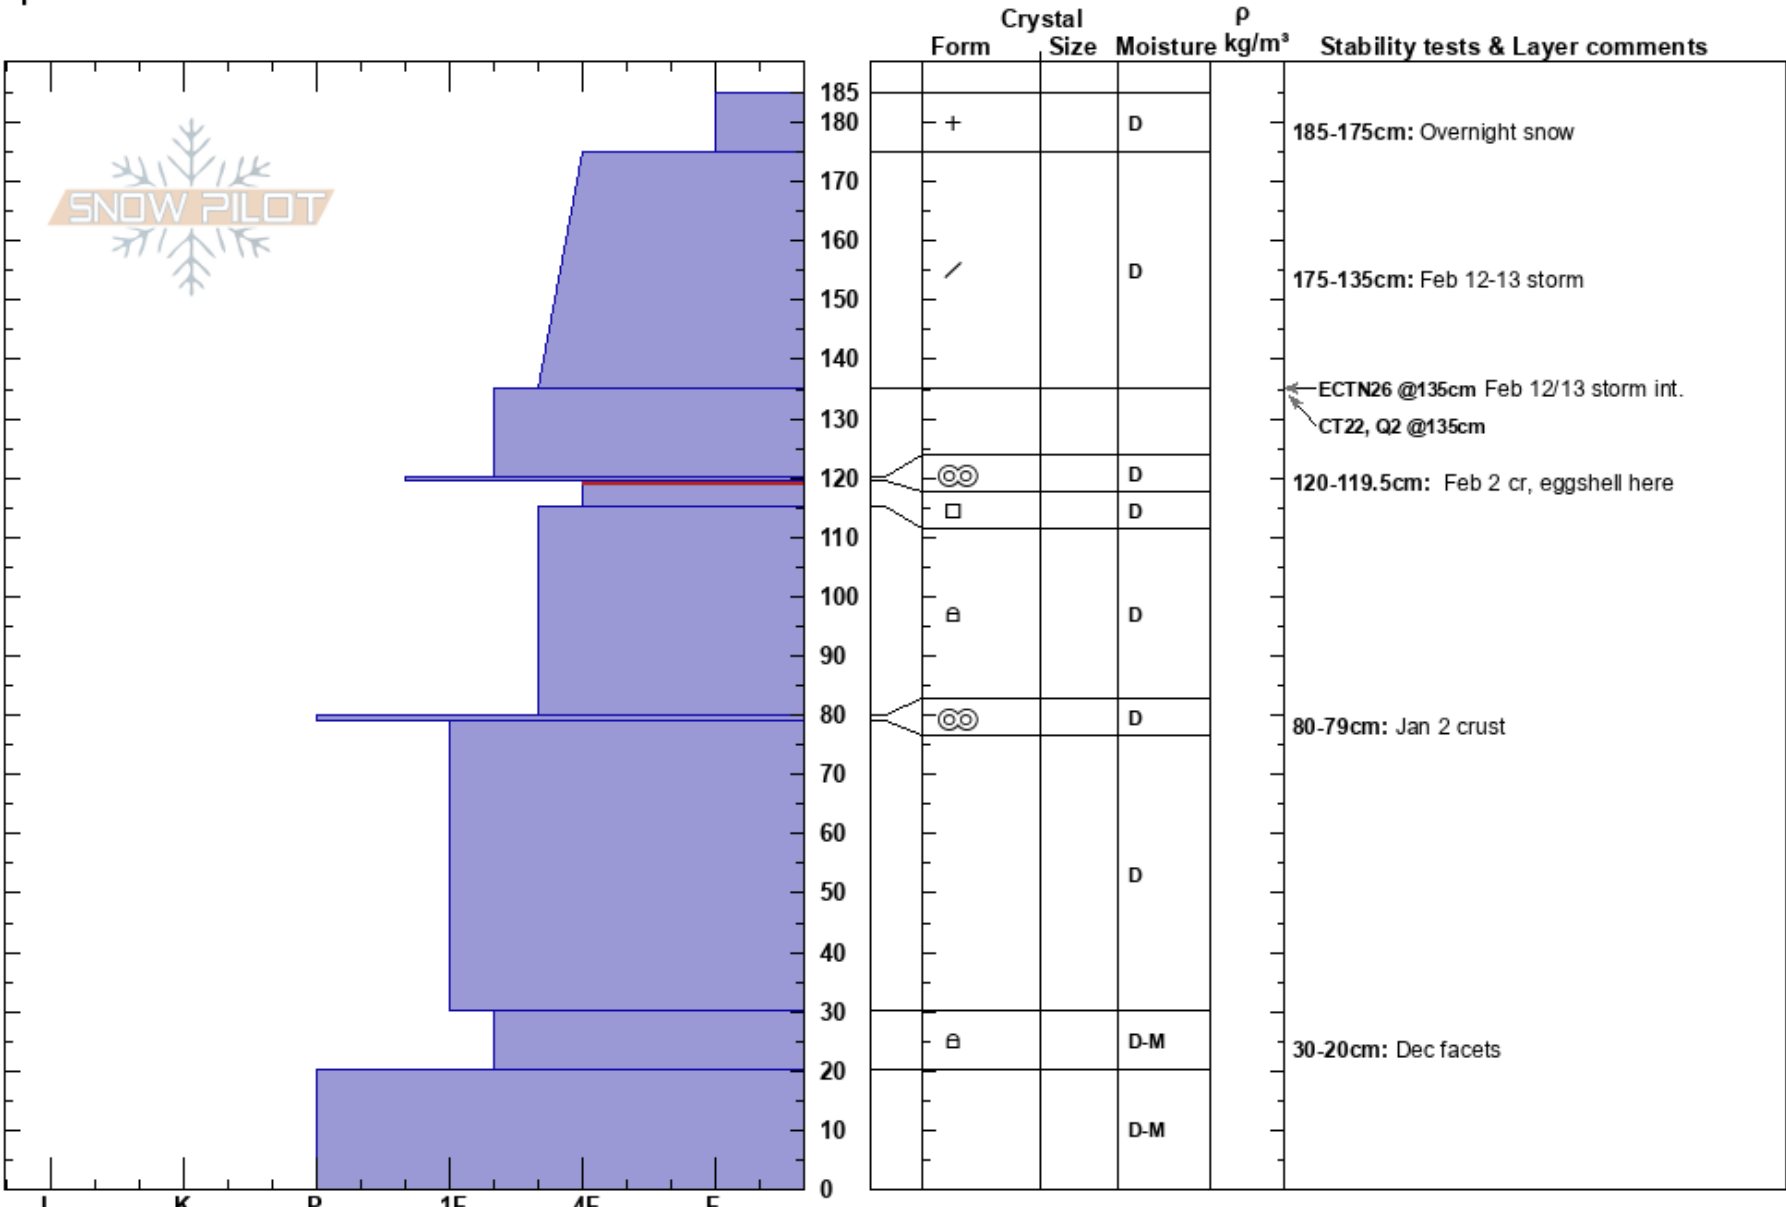

Shed 11  
 Lewis Range  
 MT  
 Elevation: 6300 ft  
 Aspect: S  
 Specifics:

BNSF Avalanche Safety  
 02/15/2019 - 4:00pm  
 Co-ord: 48.24620N, -113.54327W  
 Slope Angle: 27°  
 Wind Loading: previous

Stability:  
 Air Temperature: -5°C  
 Sky Cover: BKN  
 Precipitation: S-1  
 Wind: NW Light Breeze

HS:185  
 Layer Notes:  
 185-175cm: Overnight snow  
 175-135cm: Feb 12-13 storm  
 120-119.5cm: Feb 2 cr, eggshell here  
 119.5-115cm: Problematic layer  
 80-79cm: Jan 2 crust  
 [More Layer Comments below]

Notes: For most of the day no precip.. Additional Layer Comments: 20-30cm: Dec facets;