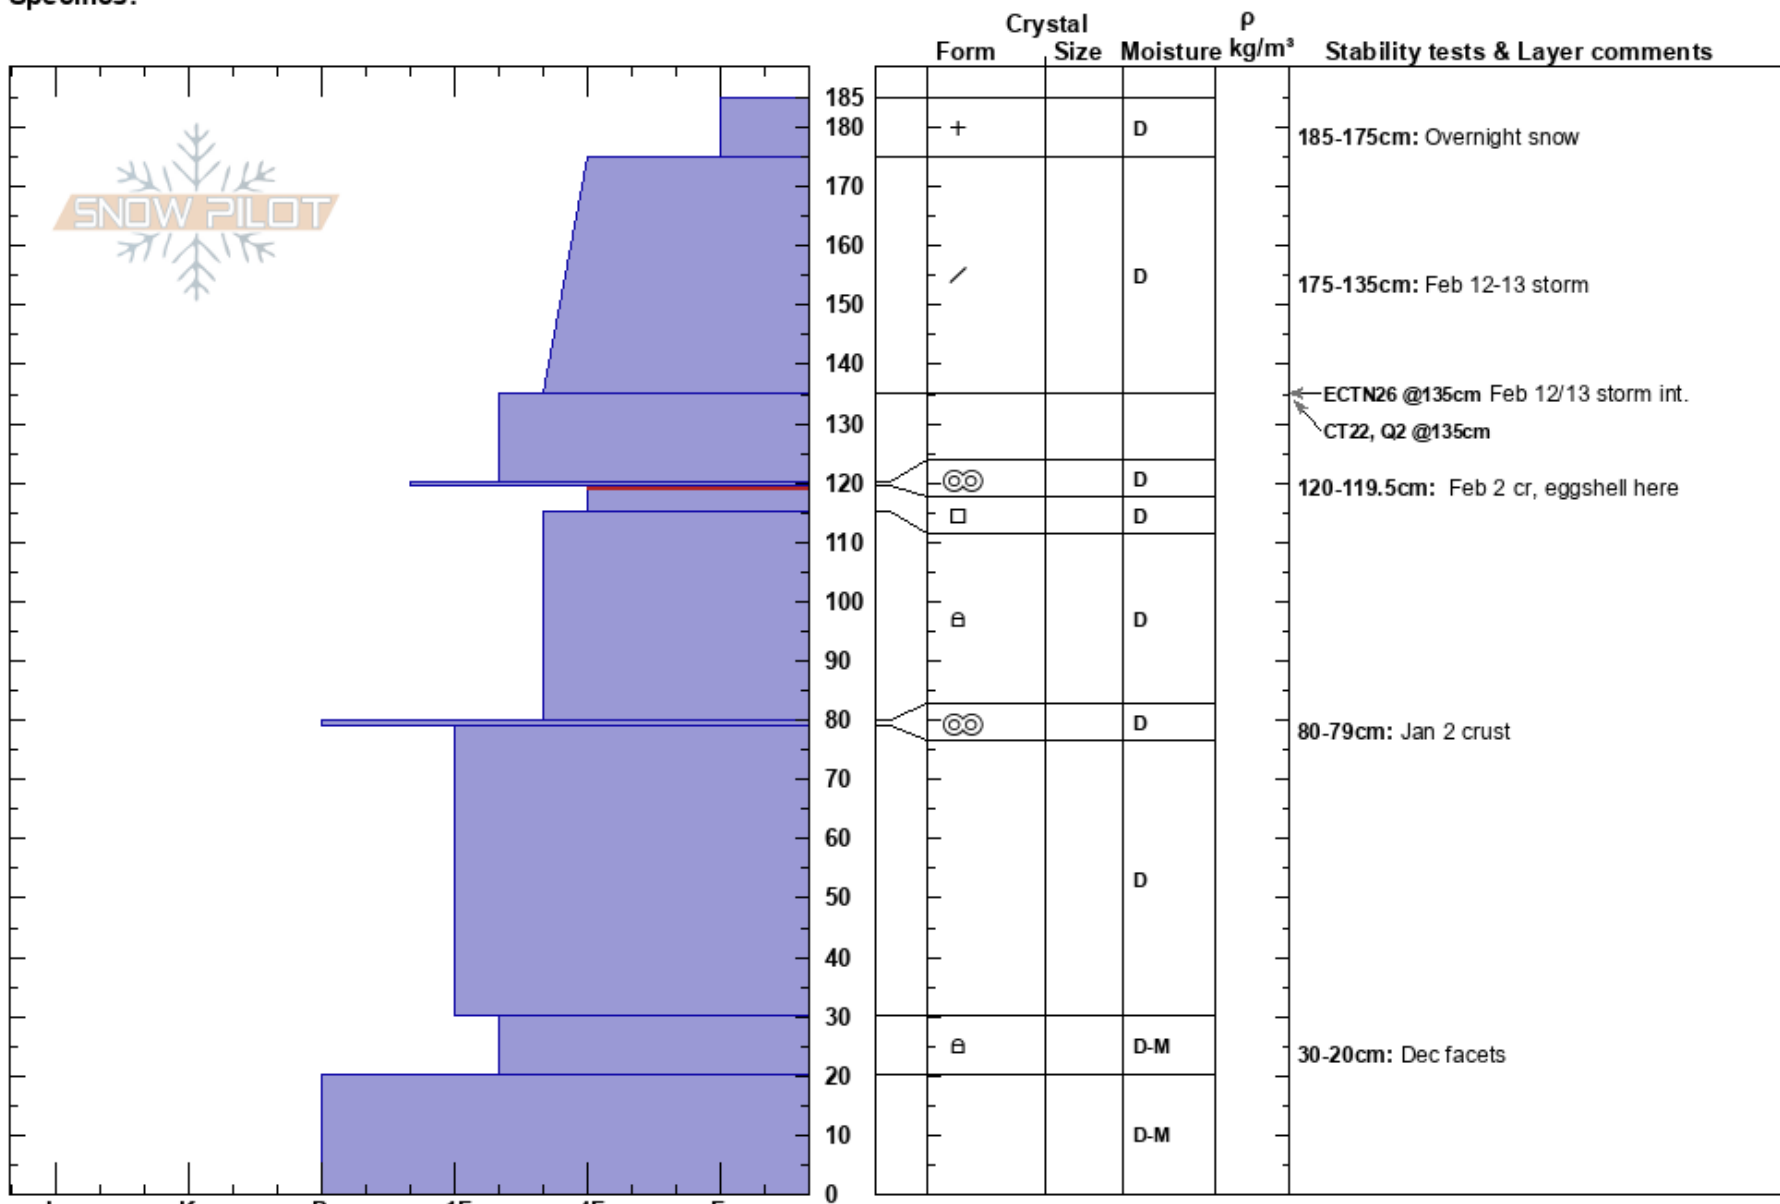

Shed 11  
 Lewis Range  
 MT  
 Elevation: 6300 ft  
 Aspect: S  
 Specifics:

BNSF Avalanche Safety  
 02/15/2019 - 4:00pm  
 Co-ord: 48.24620N, -113.54327W  
 Slope Angle: 27°  
 Wind Loading: previous

Stability:  
 Air Temperature: -5°C  
 Sky Cover: BKN  
 Precipitation: S-1  
 Wind: NW Light Breeze

HS:185  
 Layer Notes:  
 185-175cm: Overnight snow  
 175-135cm: Feb 12-13 storm  
 120-119.5cm: Feb 2 cr, eggshell here  
 119.5-115cm: Problematic layer  
 80-79cm: Jan 2 crust  
 [More Layer Comments below]

Notes: For most of the day no precip.. Additional Layer Comments: 20-30cm: Dec facets;