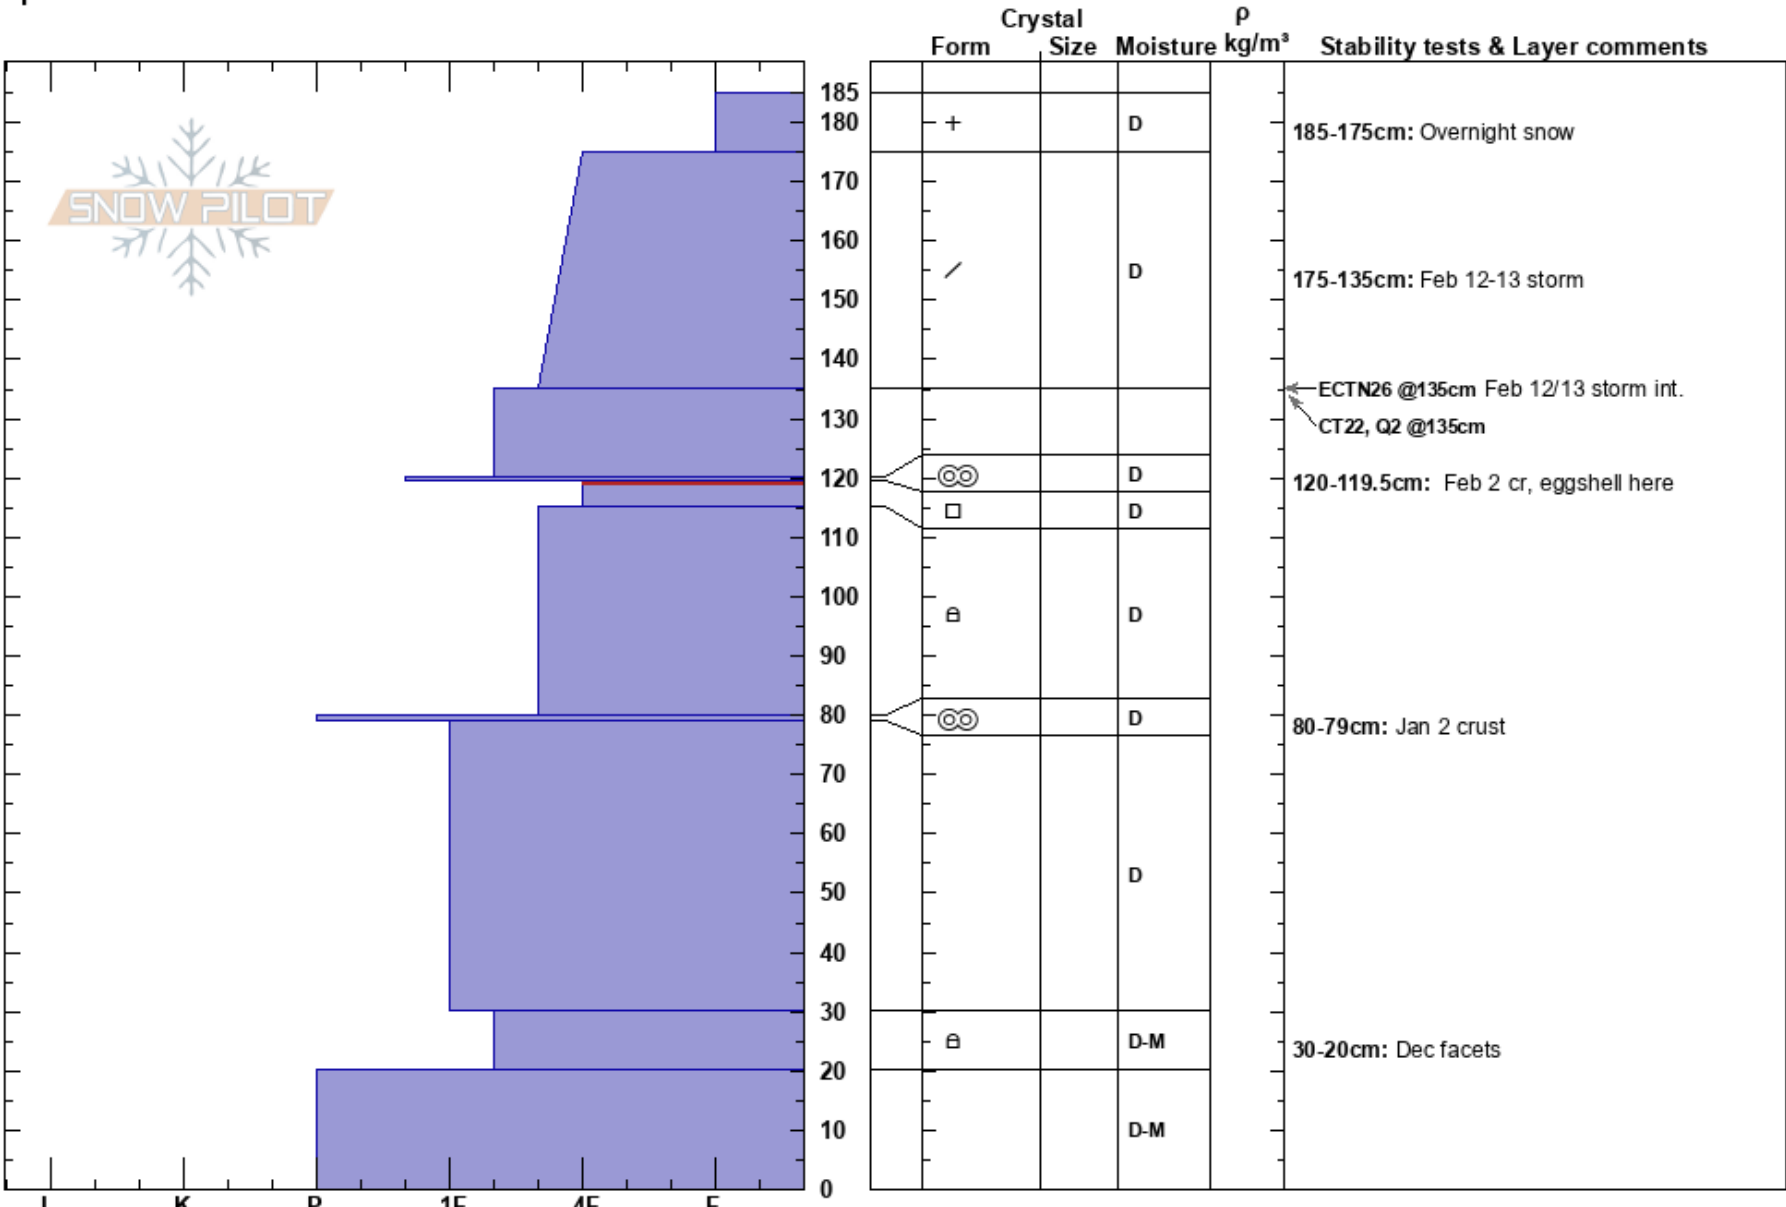

Shed 11
 Lewis Range
 MT
 Elevation: 6300 ft
 Aspect: S
 Specifics:

BNSF Avalanche Safety
 02/15/2019 - 4:00pm
 Co-ord: 48.24620N, -113.54327W
 Slope Angle: 27°
 Wind Loading: previous

Stability:
 Air Temperature: -5°C
 Sky Cover: BKN
 Precipitation: S-1
 Wind: NW Light Breeze

HS:185
 Layer Notes:
 185-175cm: Overnight snow
 175-135cm: Feb 12-13 storm
 120-119.5cm: Feb 2 cr, eggshell here
 119.5-115cm: Problematic layer
 80-79cm: Jan 2 crust
 [More Layer Comments below]

Notes: For most of the day no precip.. Additional Layer Comments: 20-30cm: Dec facets;