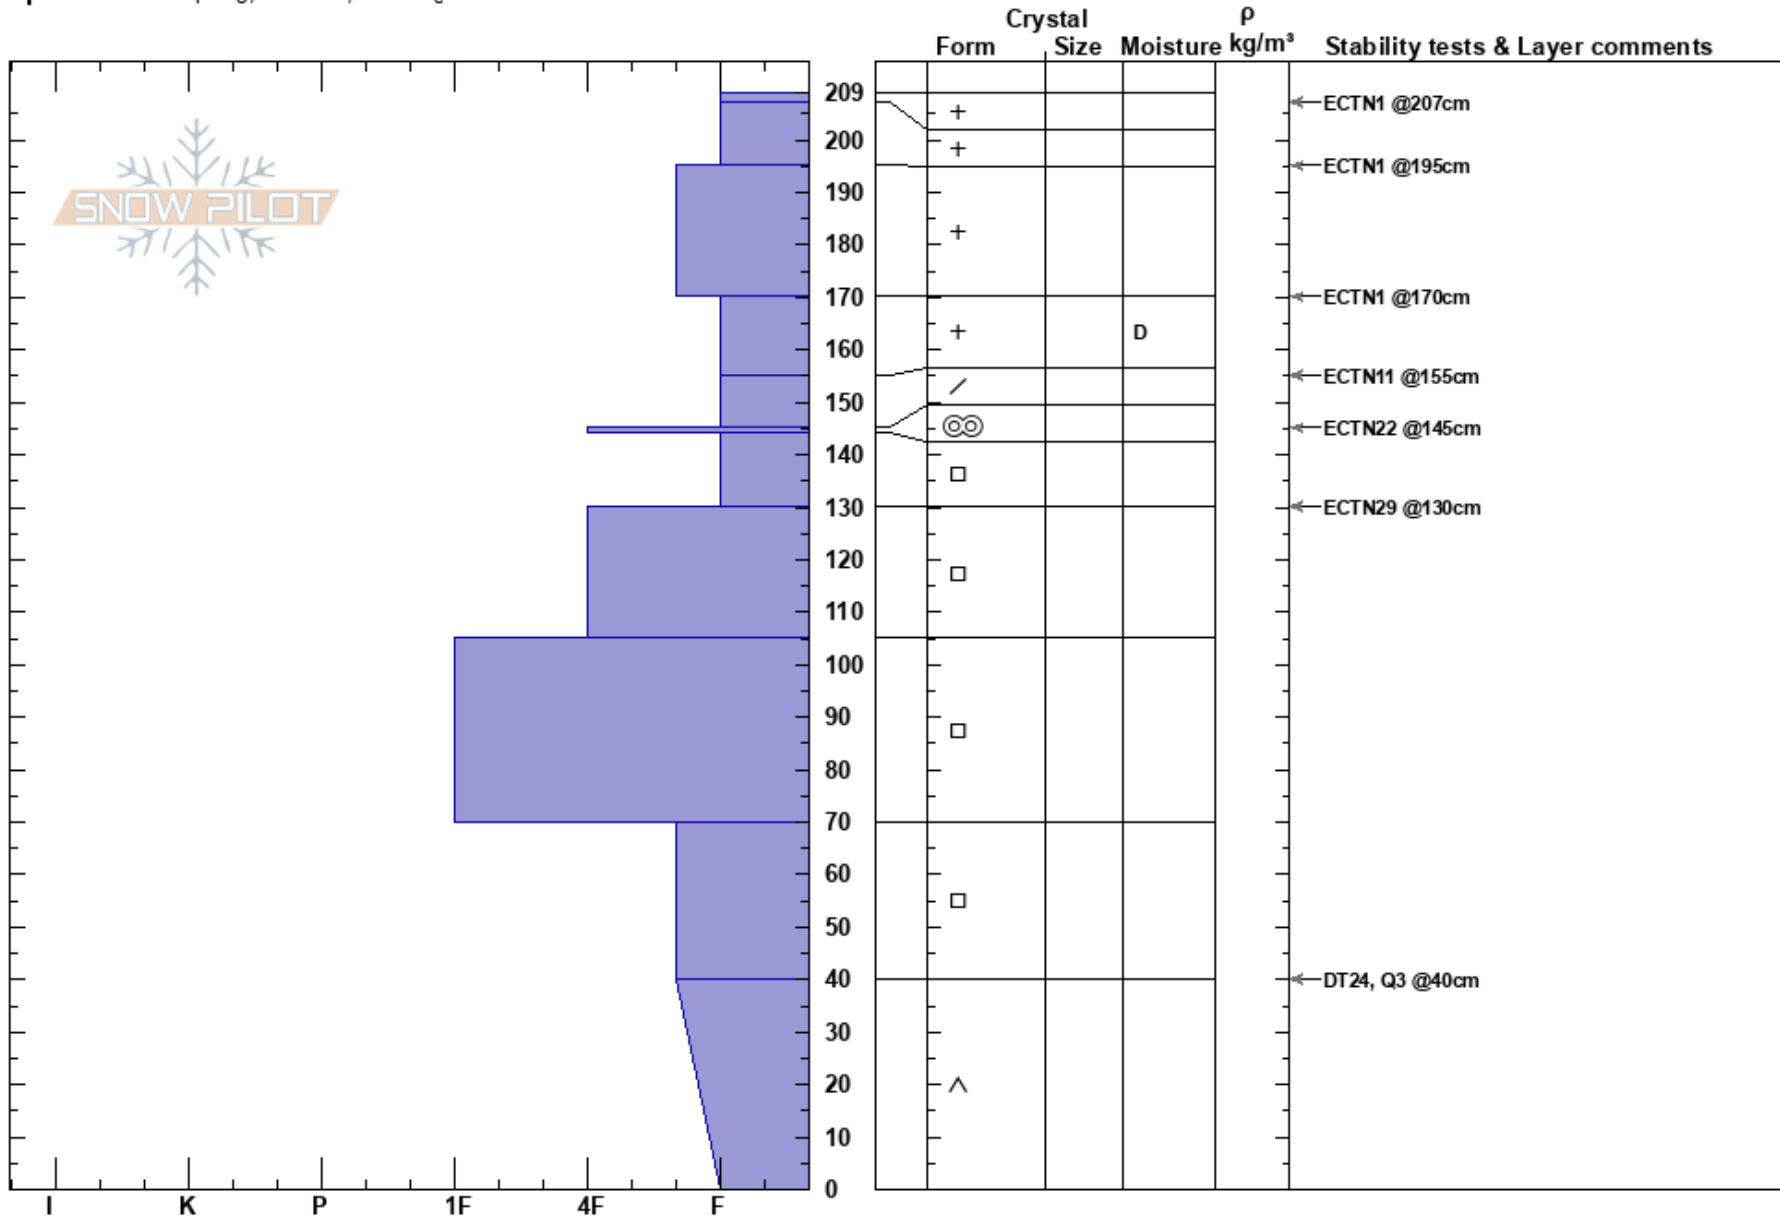

Too Steep
 Rattlesnake Mtns
 MT
 Elevation: 7700 ft
 Aspect: 27°
 Specifics: Collapsing, localized; Cracking

Logan King
 02/15/2019 - 11:30am
 Co-ord: 47.04049N, -113.98335W
 Slope Angle: 30°
 Wind Loading:

Stability: Good
 Air Temperature: -1.5°C
 Sky Cover: X
 Precipitation: S-1
 Wind: Calm

HS:209
 PS: 43
 Layer Notes:

Notes:

I K P 1F 4F F