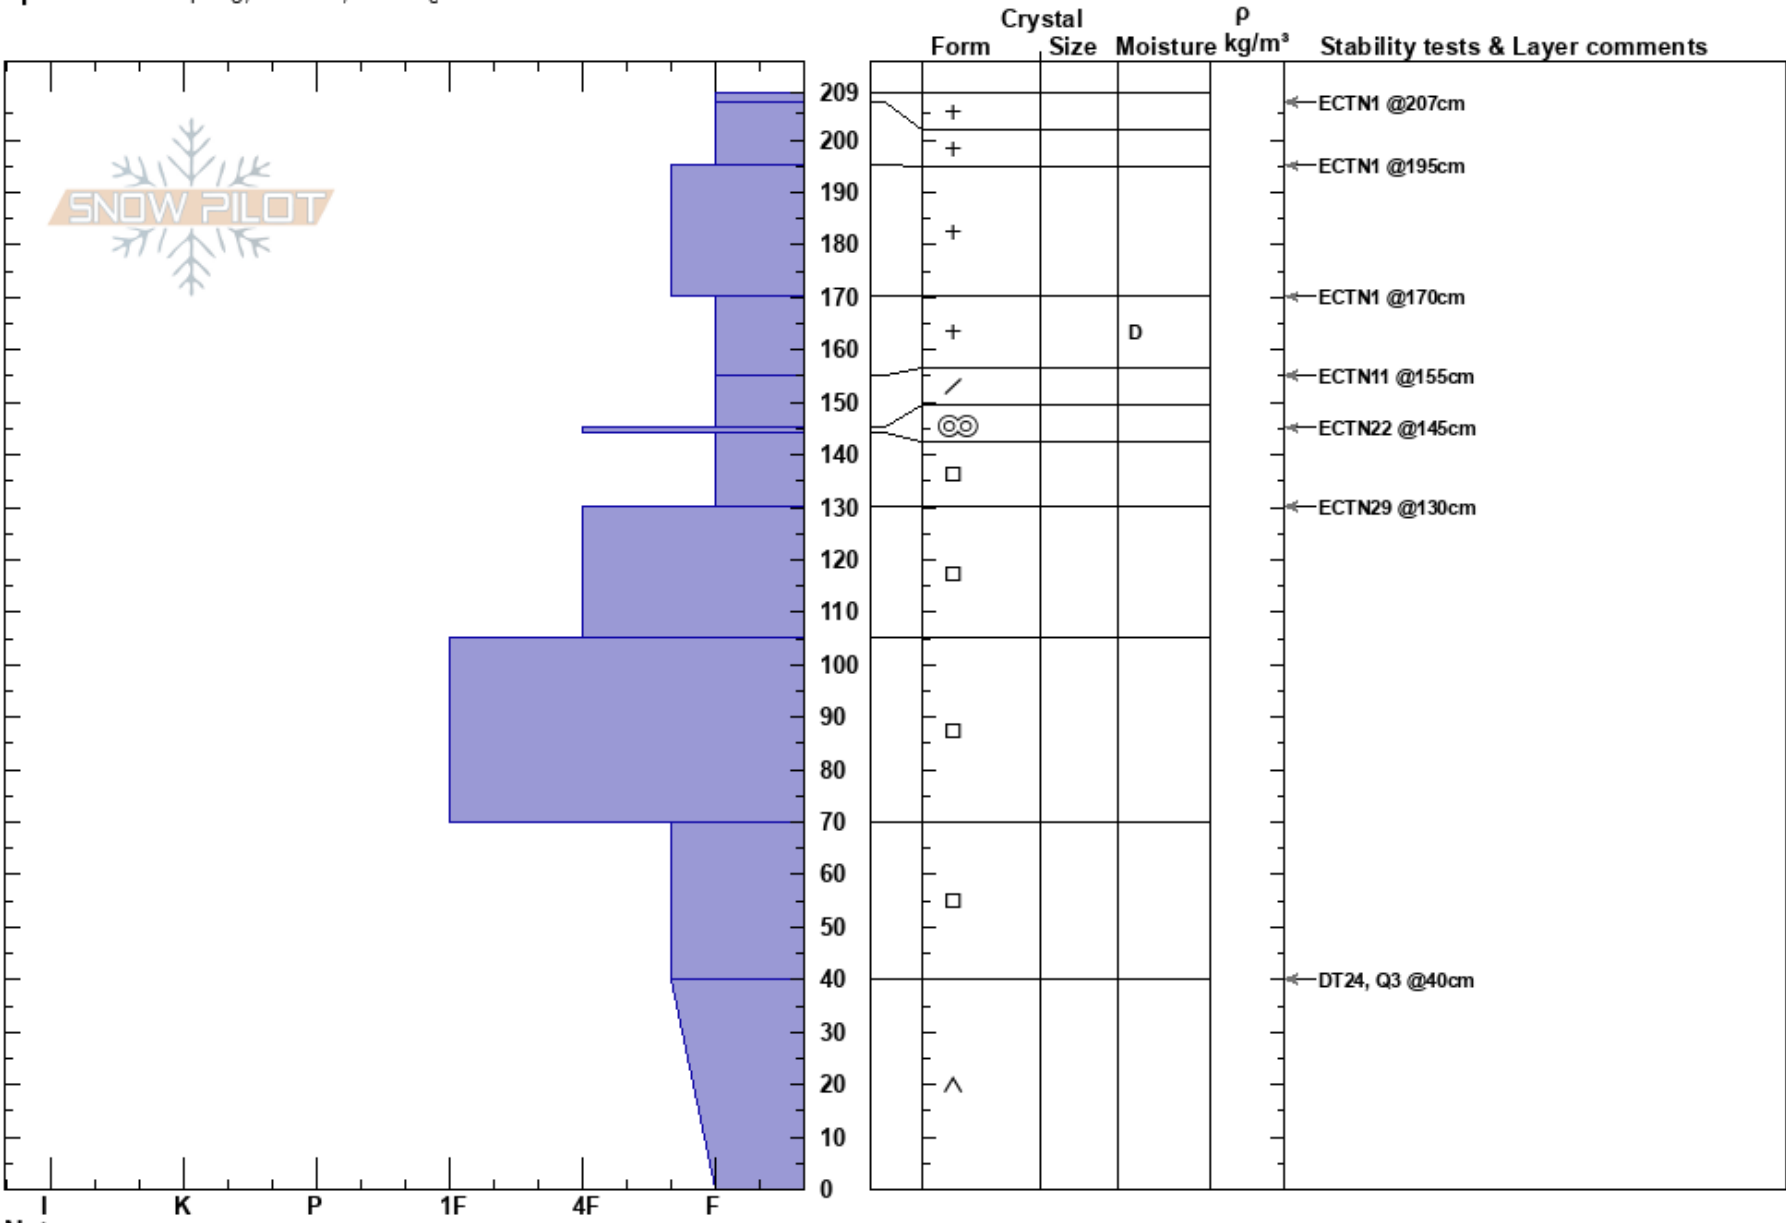

Too Steep  
 Rattlesnake Mtns  
 MT  
 Elevation: 7700 ft  
 Aspect: 27°  
 Specifics: Collapsing, localized; Cracking

Logan King  
 02/15/2019 - 11:30am  
 Co-ord: 47.04049N, -113.98335W  
 Slope Angle: 30°  
 Wind Loading:

Stability: Good  
 Air Temperature: -1.5°C  
 Sky Cover: X  
 Precipitation: S-1  
 Wind: Calm

HS:209  
 PS: 43  
 Layer Notes:

Notes: