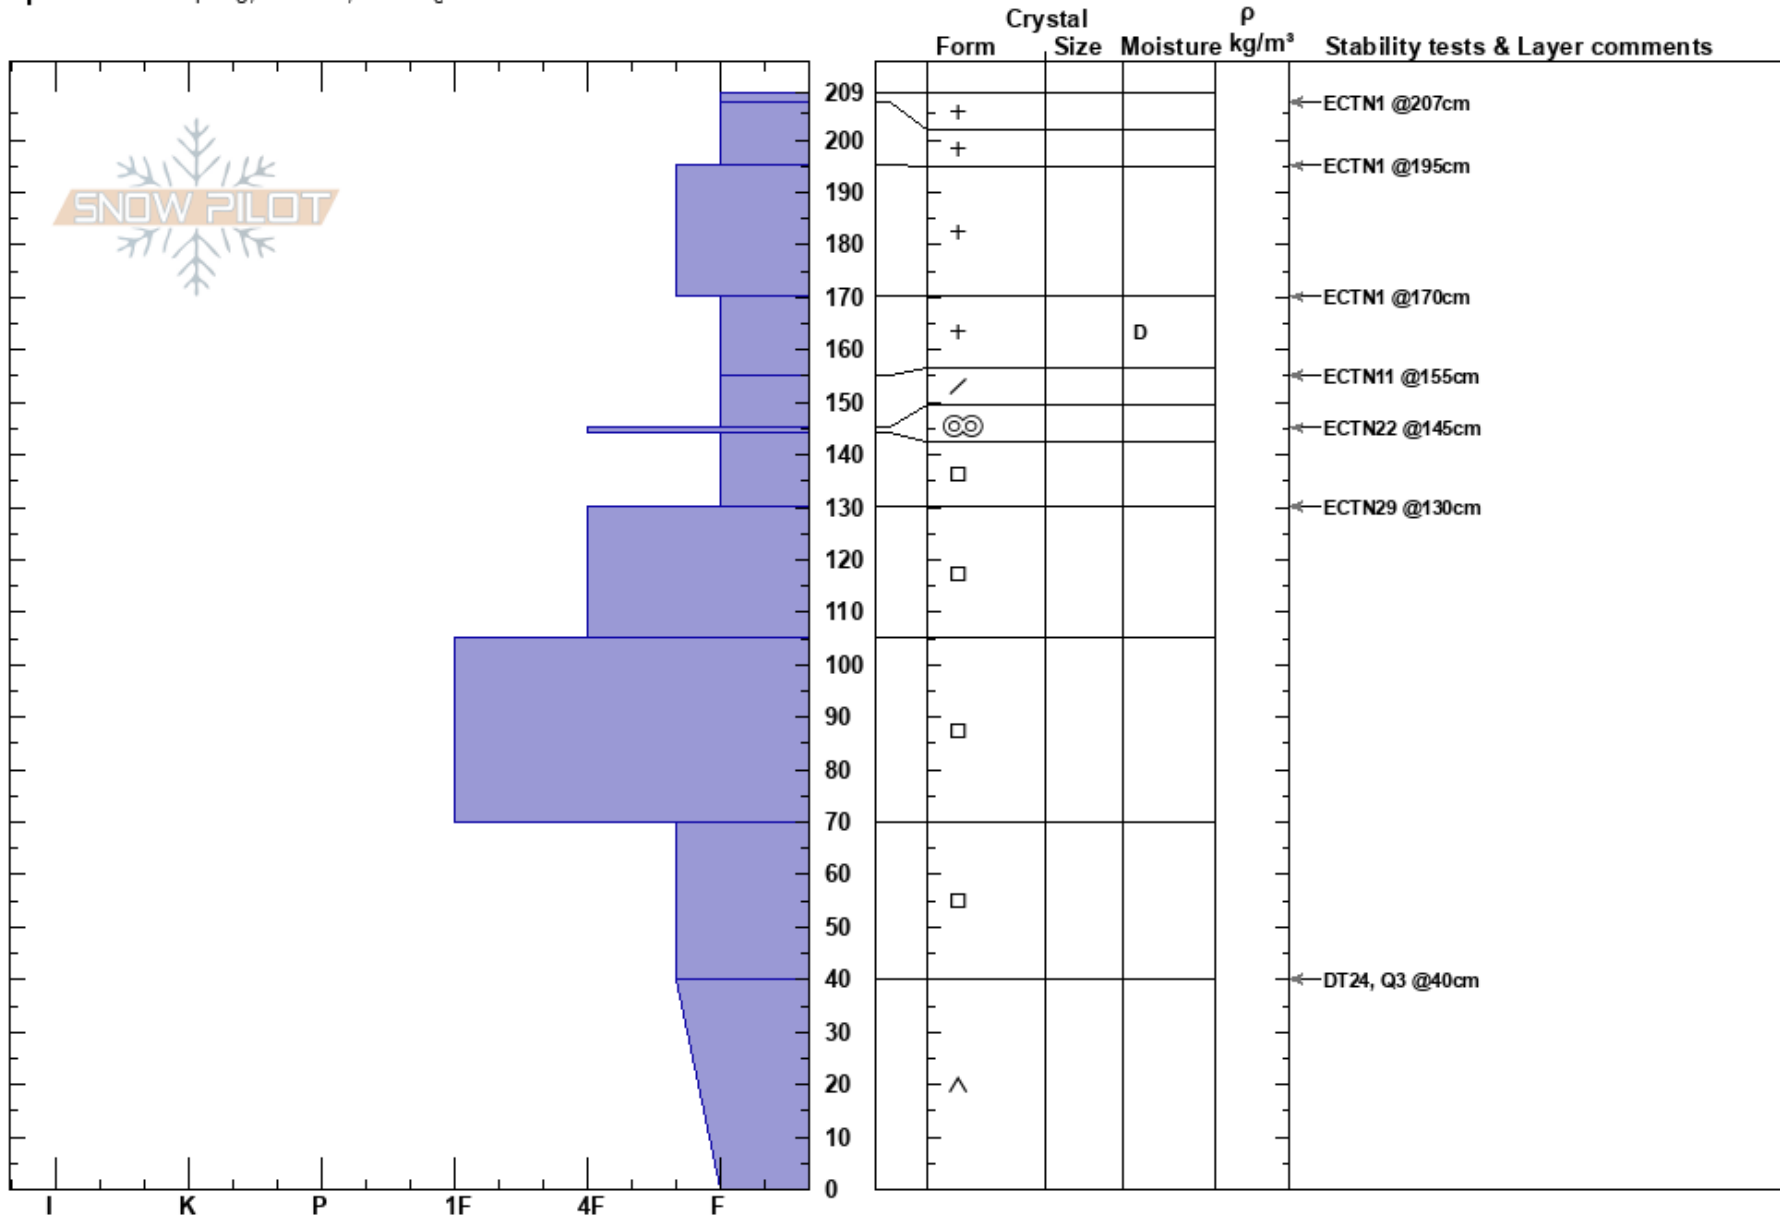

Too Steep
 Rattlesnake Mtns
 MT
 Elevation: 7700 ft
 Aspect: 27°
 Specifics: Collapsing, localized; Cracking

Logan King
 02/15/2019 - 11:30am
 Co-ord: 47.04049N, -113.98335W
 Slope Angle: 30°
 Wind Loading:

Stability: Good
 Air Temperature: -1.5°C
 Sky Cover: X
 Precipitation: S-1
 Wind: Calm

HS:209
 PS: 43
 Layer Notes:

Notes: