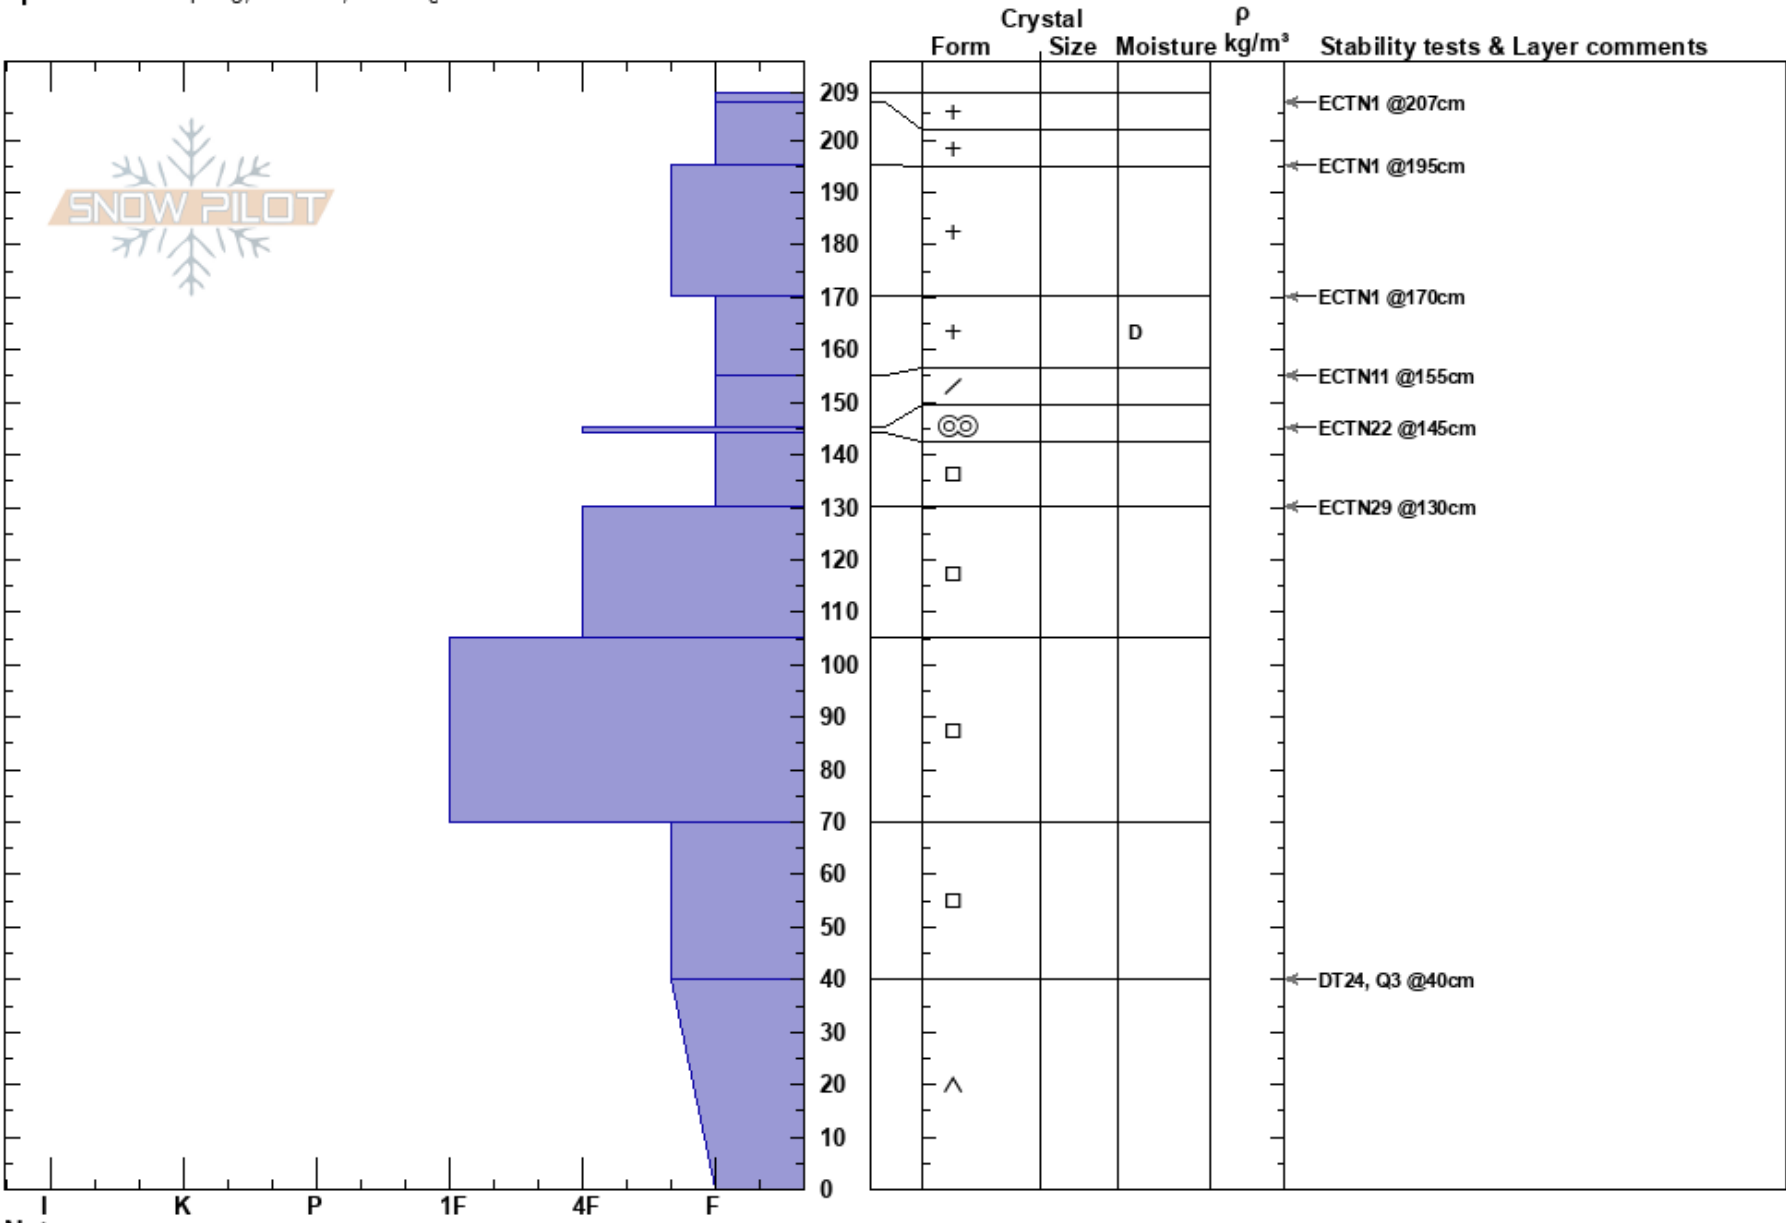

Too Steep
 Rattlesnake Mtns
 MT
 Elevation: 7700 ft
 Aspect: 27°
 Specifics: Collapsing, localized; Cracking

Logan King
 02/15/2019 - 11:30am
 Co-ord: 47.04049N, -113.98335W
 Slope Angle: 30°
 Wind Loading:

Stability: Good
 Air Temperature: -1.5°C
 Sky Cover: X
 Precipitation: S-1
 Wind: Calm

HS:209
 PS: 43
 Layer Notes:

Notes: