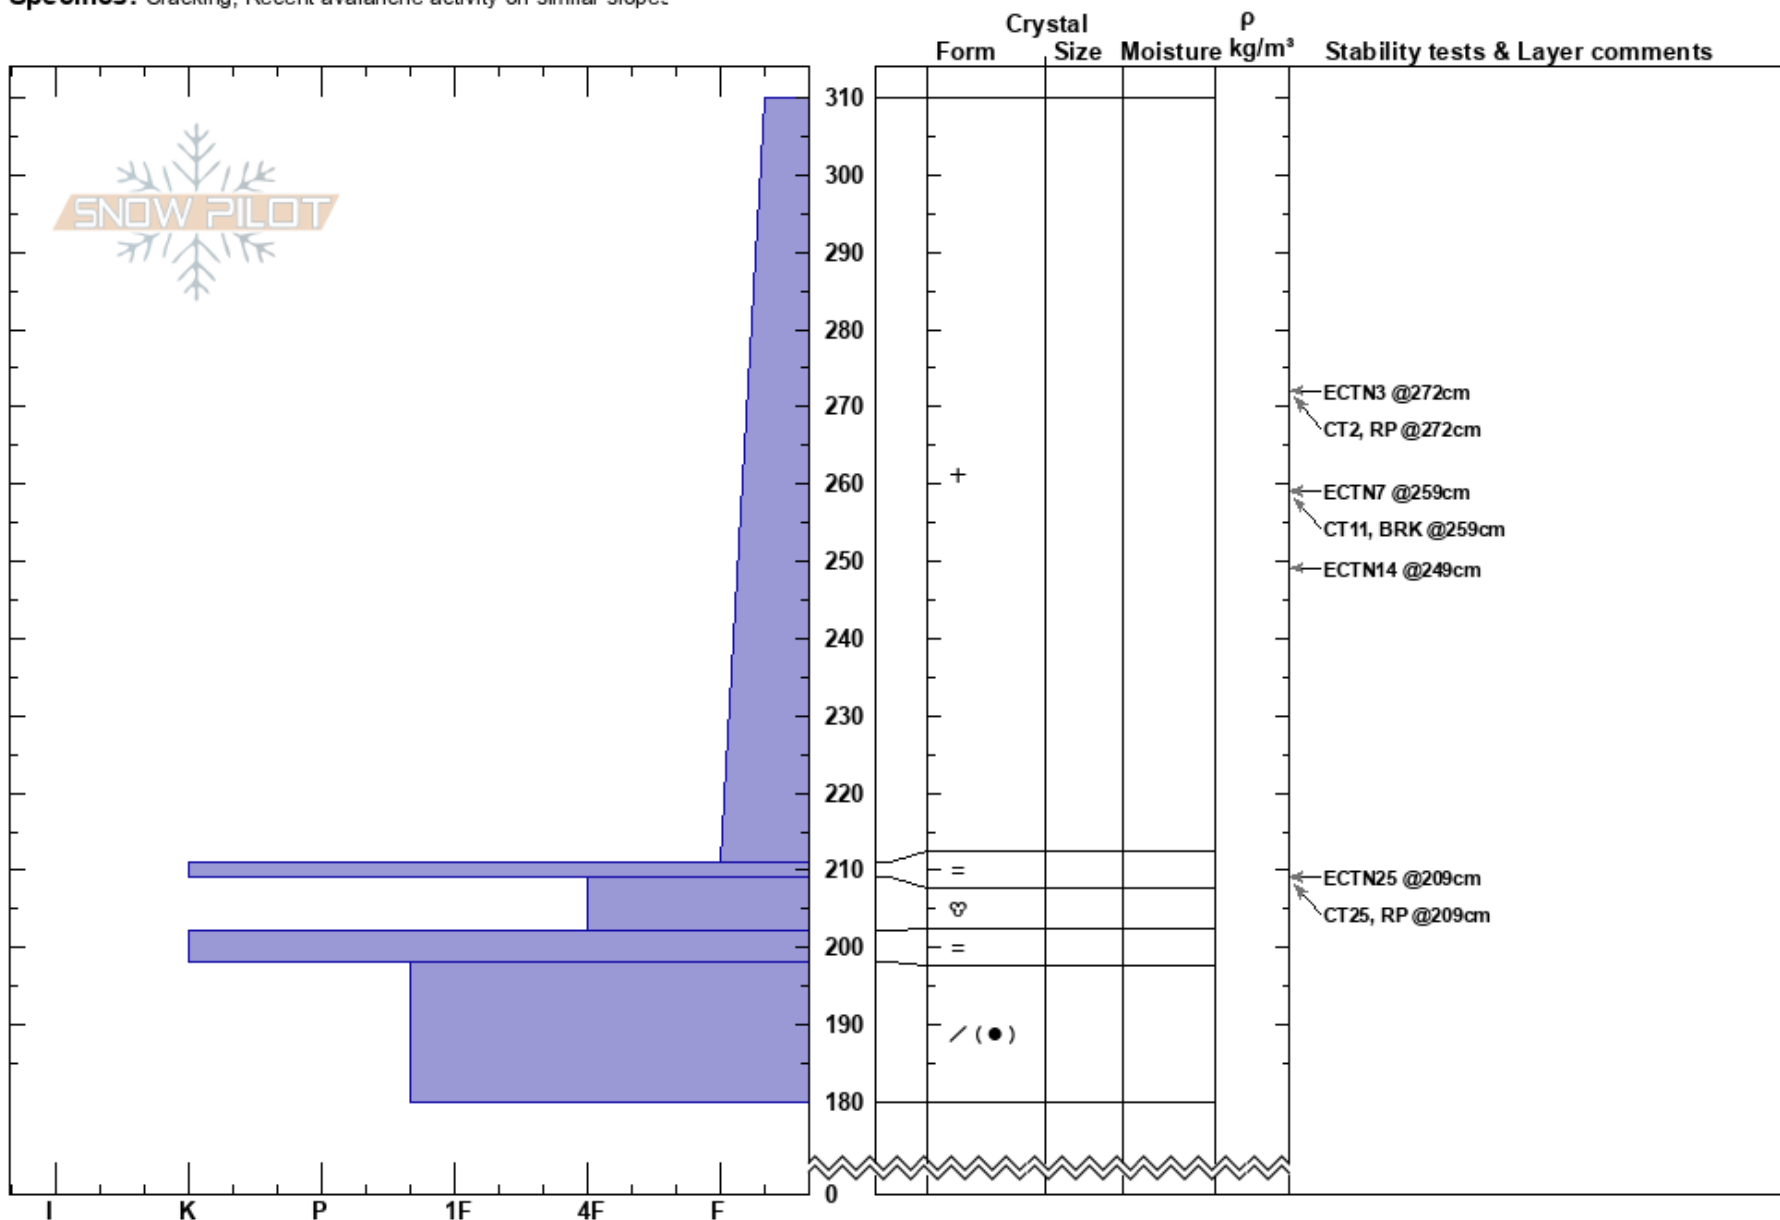

Little Truckee Summit
Central Sierra
CA

Steve Reynaud
02/15/2019 - 12:15pm
Co-ord: 39.49987N, -120.29582W
Slope Angle: 19°
Wind Loading: no

Stability:
Air Temperature:
Sky Cover: OVC
Precipitation: S10
Wind: SW Moderate

HS:310
PS: 60 310-211cm: 24hr storm snow

Elevation: 7050 ft
Aspect: 4°

Specifics: Cracking; Recent avalanche activity on similar slopes

Notes: Pit dug in open area below treeline with little to no previous wind loading. Testpit to look at rain layer buried in the last 24 hrs.