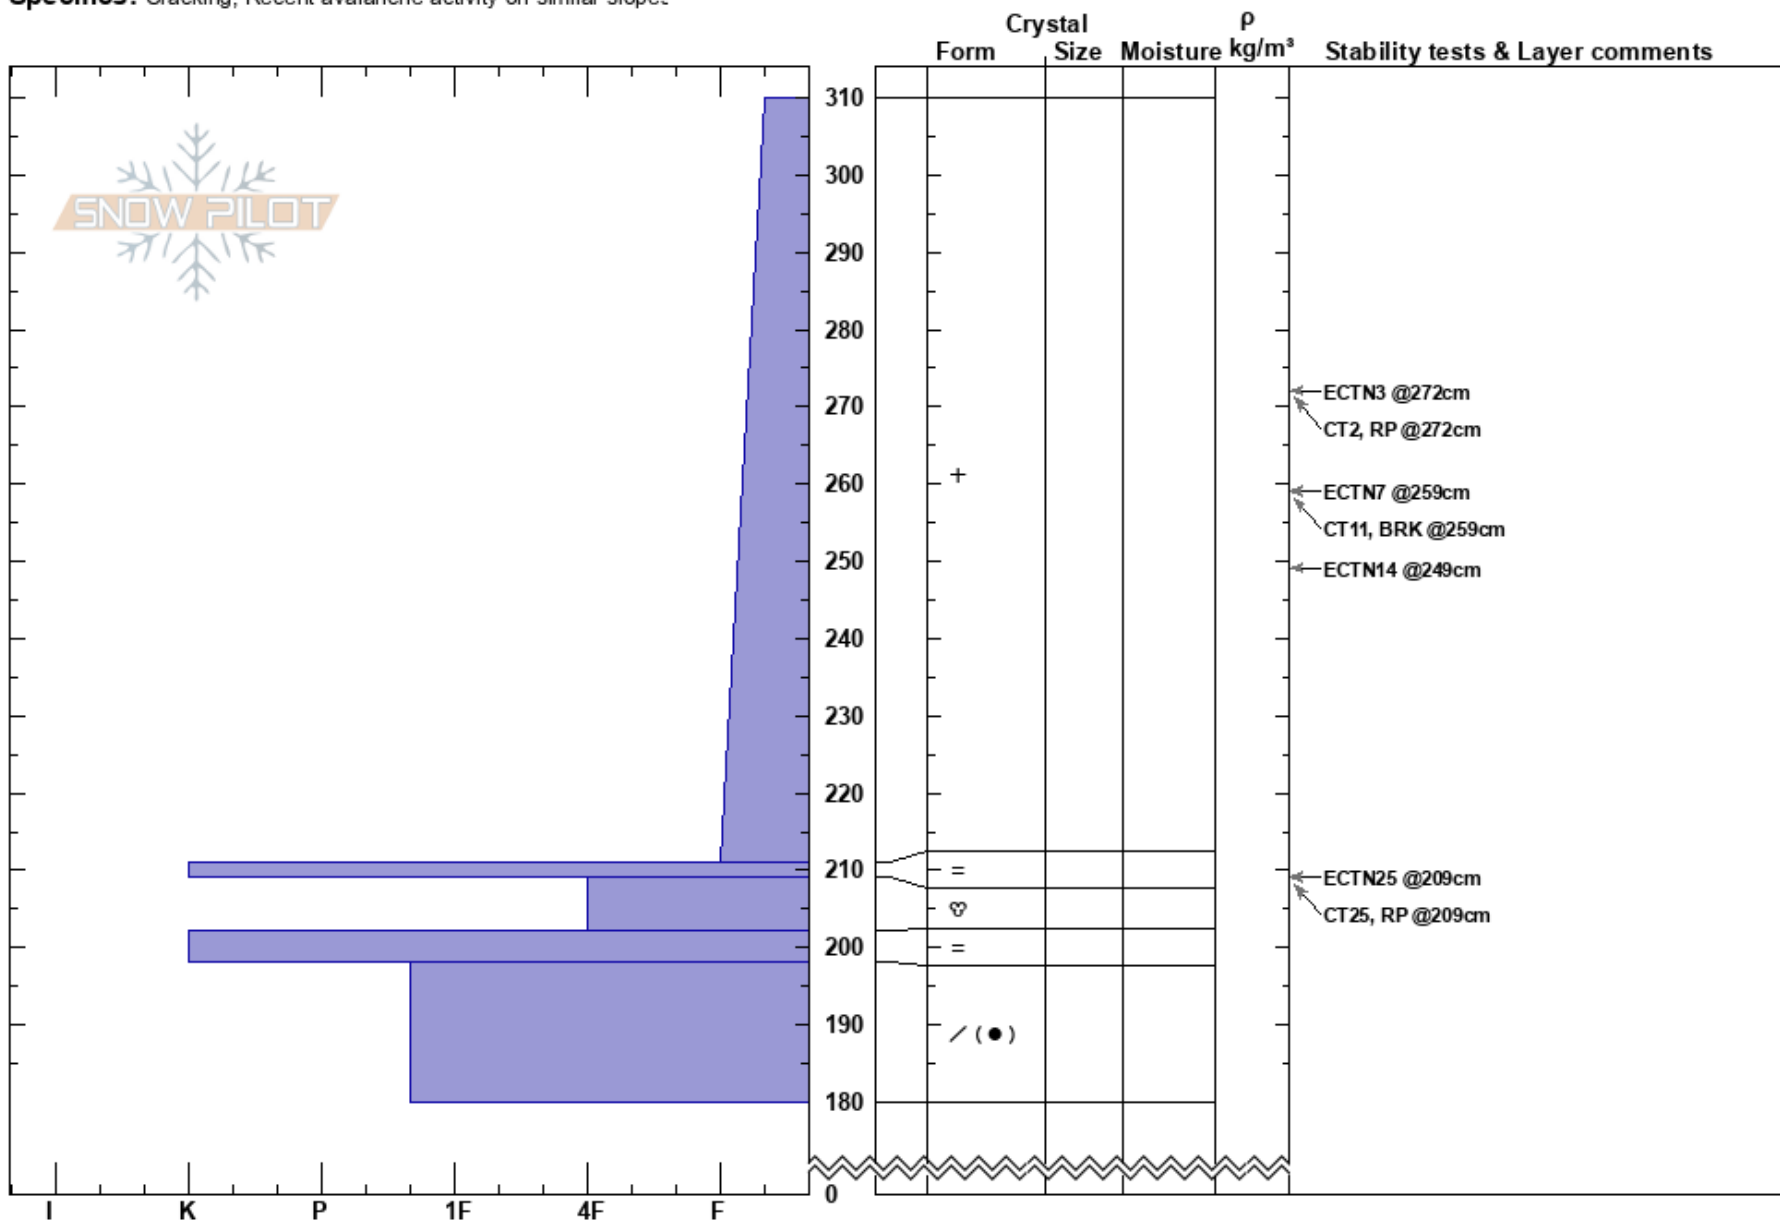

Little Truckee Summit  
Central Sierra  
CA

Steve Reynaud  
02/15/2019 - 12:15pm  
Co-ord: 39.49987N, -120.29582W  
Slope Angle: 19°  
Wind Loading: no

Stability:  
Air Temperature:  
Sky Cover: OVC  
Precipitation: S10  
Wind: SW Moderate

HS:310  
PS: 60 310-211cm: 24hr storm snow

Elevation: 7050 ft  
Aspect: 4°

Specifics: Cracking; Recent avalanche activity on similar slopes

Notes: Pit dug in open area below treeline with little to no previous wind loading. Testpit to look at rain layer buried in the last 24 hrs.