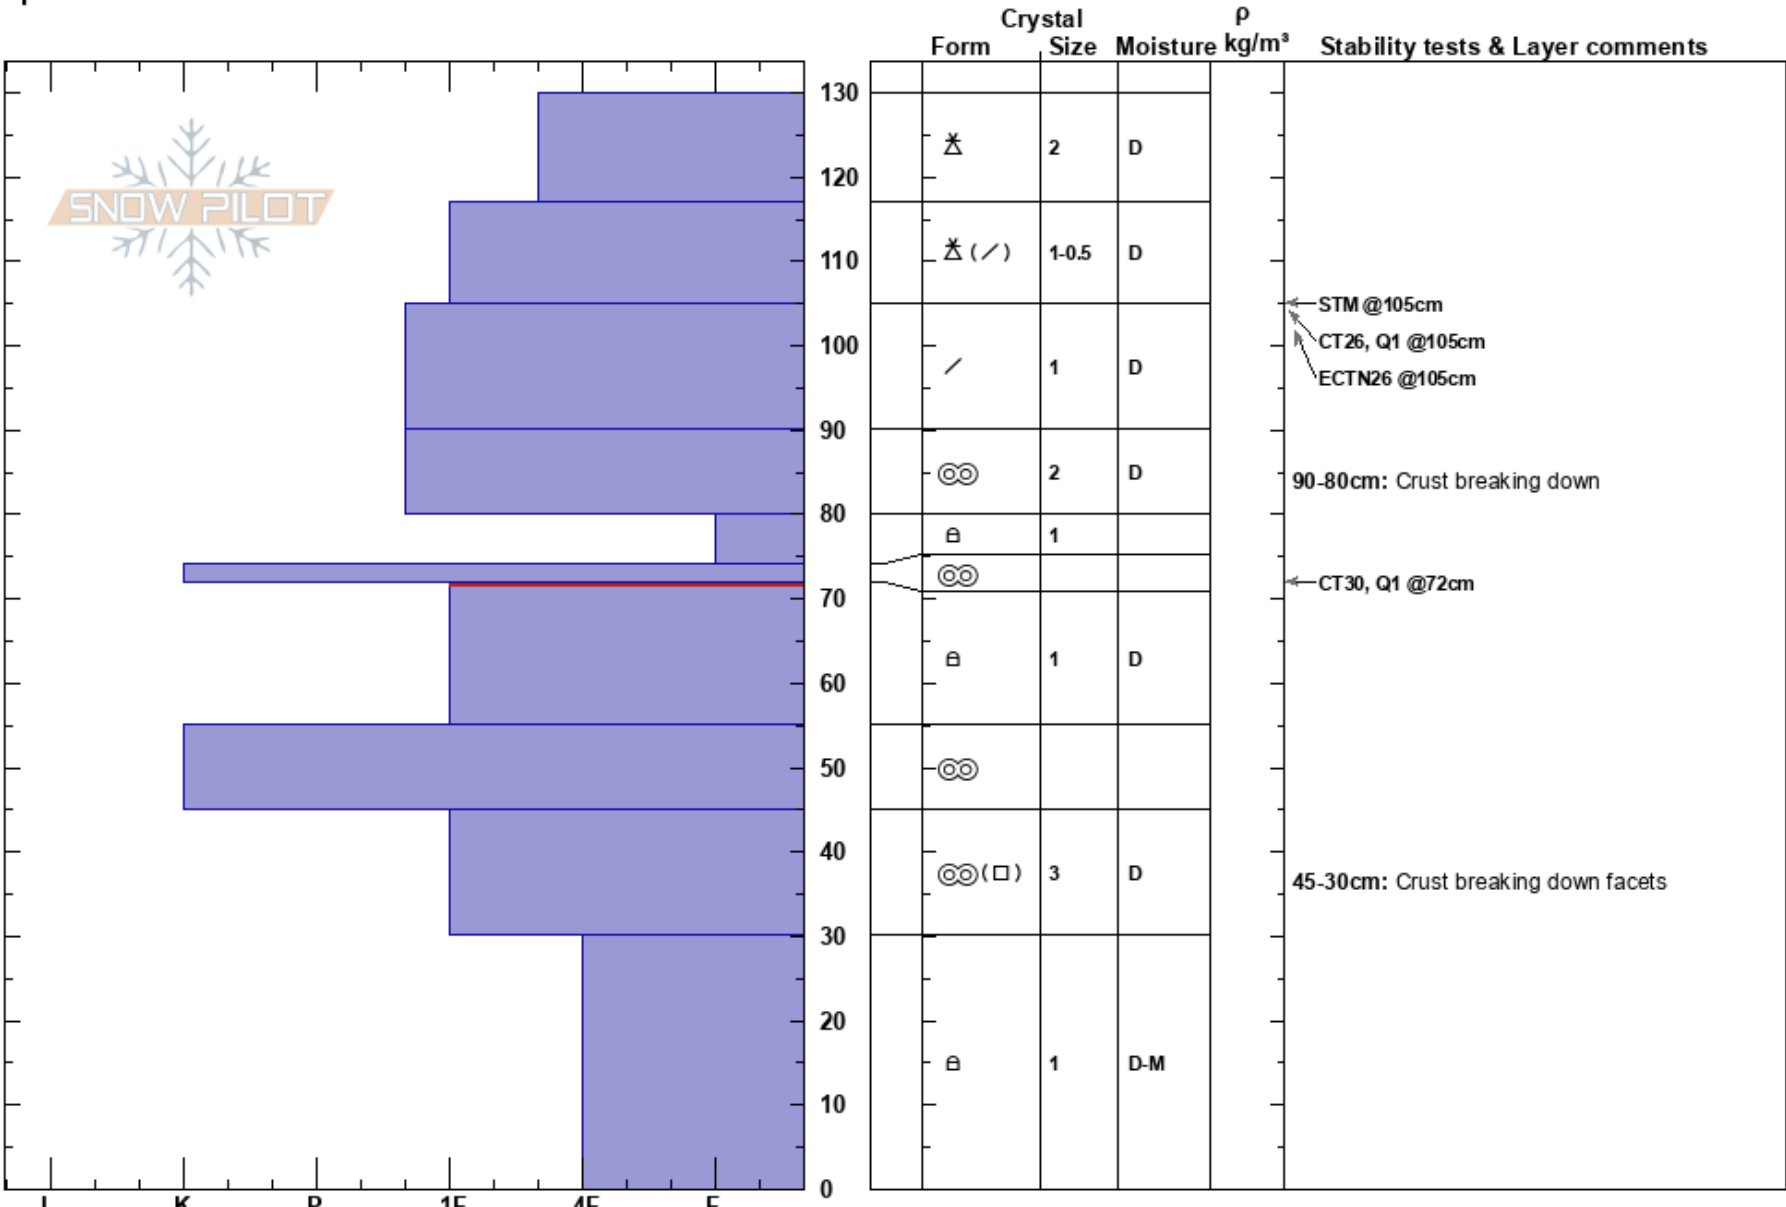

Flag Right
 Central Wasatch
 UT
Elevation: 10525 ft
Aspect: 175°
Specifics:

Brett Korpela
 02/15/2019 - 1:30pm
Co-ord: 40.59905N, -111.63863W
Slope Angle: 39°
Wind Loading: yes

Stability:
Air Temperature: -6°C
Sky Cover: SCT
Precipitation: NO
Wind: S Strong

HS: 130
PF: 50
Layer Notes:
 90-80cm: Crust breaking down
 72-55cm: Problematic layer
 45-30cm: Crust breaking down facets

Notes: Dug pit about 100ft up from our AA105 shot hole from control mission this am