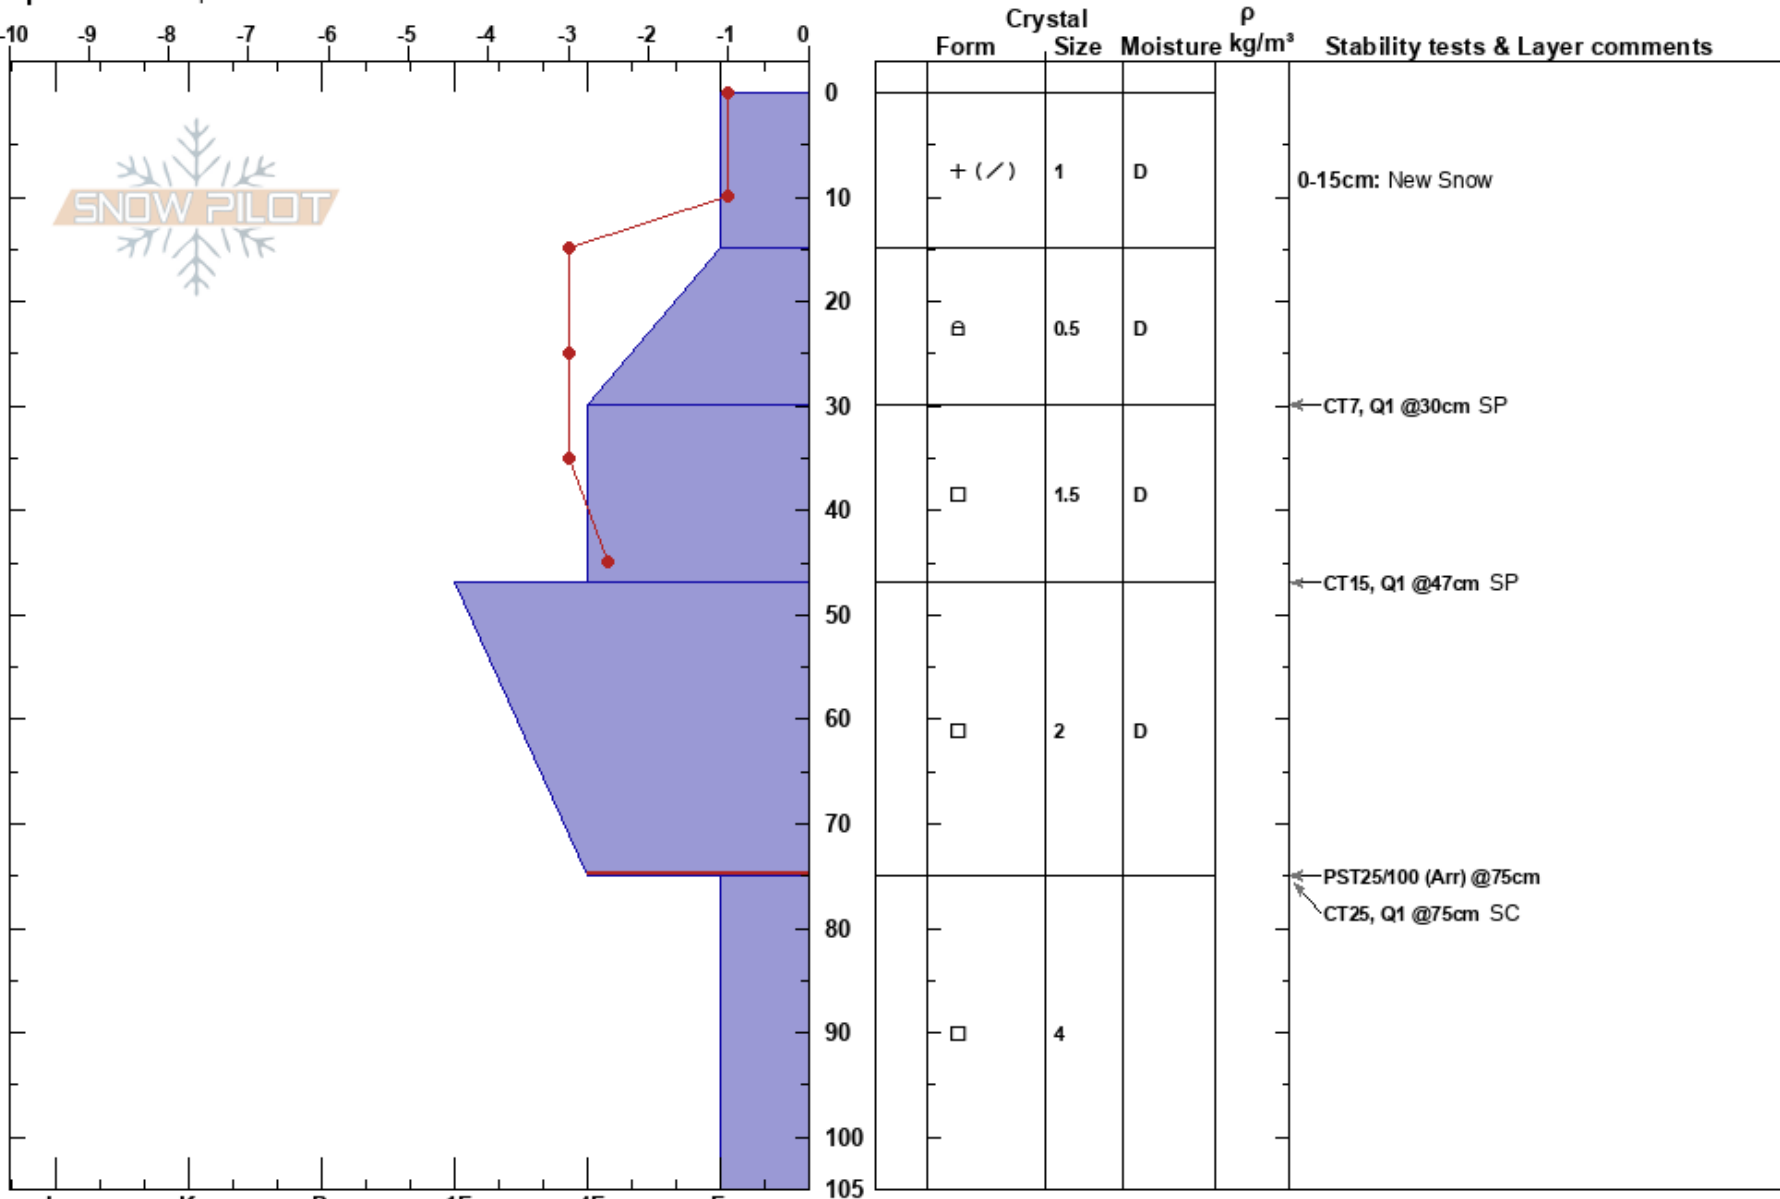

Moran Jct Test Pit  
 Teton Range  
 WY  
**Elevation:** 6750 ft  
**Aspect:** S  
**Specifics:** Poor pit location

Devin Triantos  
 02/14/2019 - 9:00am  
**Co-ord:** 43.84189N, -110.50873W  
**Slope Angle:** 3°  
**Wind Loading:** no

**Stability:**  
**Air Temperature:** 0°C  
**Sky Cover:** BKN  
**Precipitation:** S-1  
**Wind:** E Calm

**HS:** 105  
**PF:** 50  
**Layer Notes:**  
 0-15cm: New Snow  
 47-75cm: Problematic layer

**Notes:** Test pit for AIARE avalanche pro-1 course.