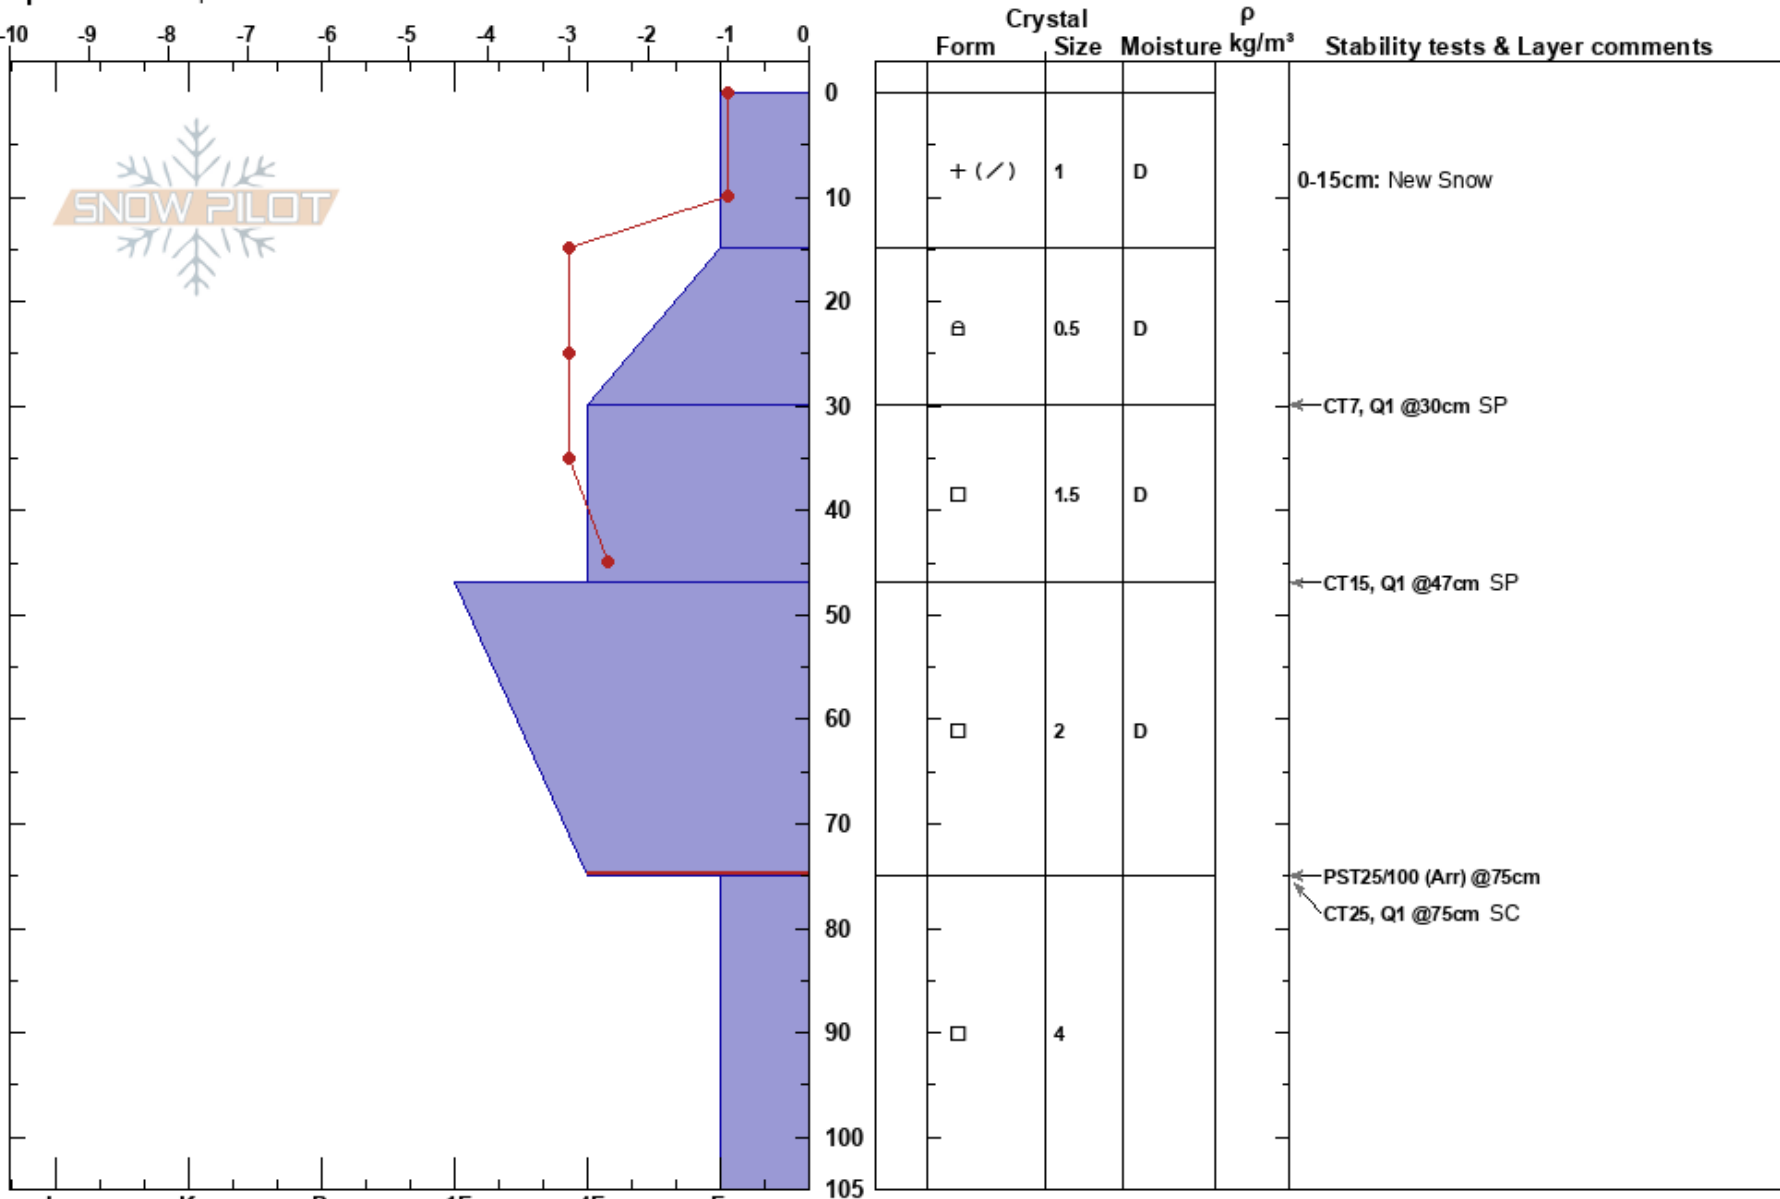

Moran Jct Test Pit
 Teton Range
 WY
Elevation: 6750 ft
Aspect: S
Specifics: Poor pit location

Devin Triantos
 02/14/2019 - 9:00am
Co-ord: 43.84189N, -110.50873W
Slope Angle: 3°
Wind Loading: no

Stability:
Air Temperature: 0°C
Sky Cover: BKN
Precipitation: S-1
Wind: E Calm

HS: 105
PF: 50
Layer Notes:
 0-15cm: New Snow
 47-75cm: Problematic layer

Notes: Test pit for AIARE avalanche pro-1 course.