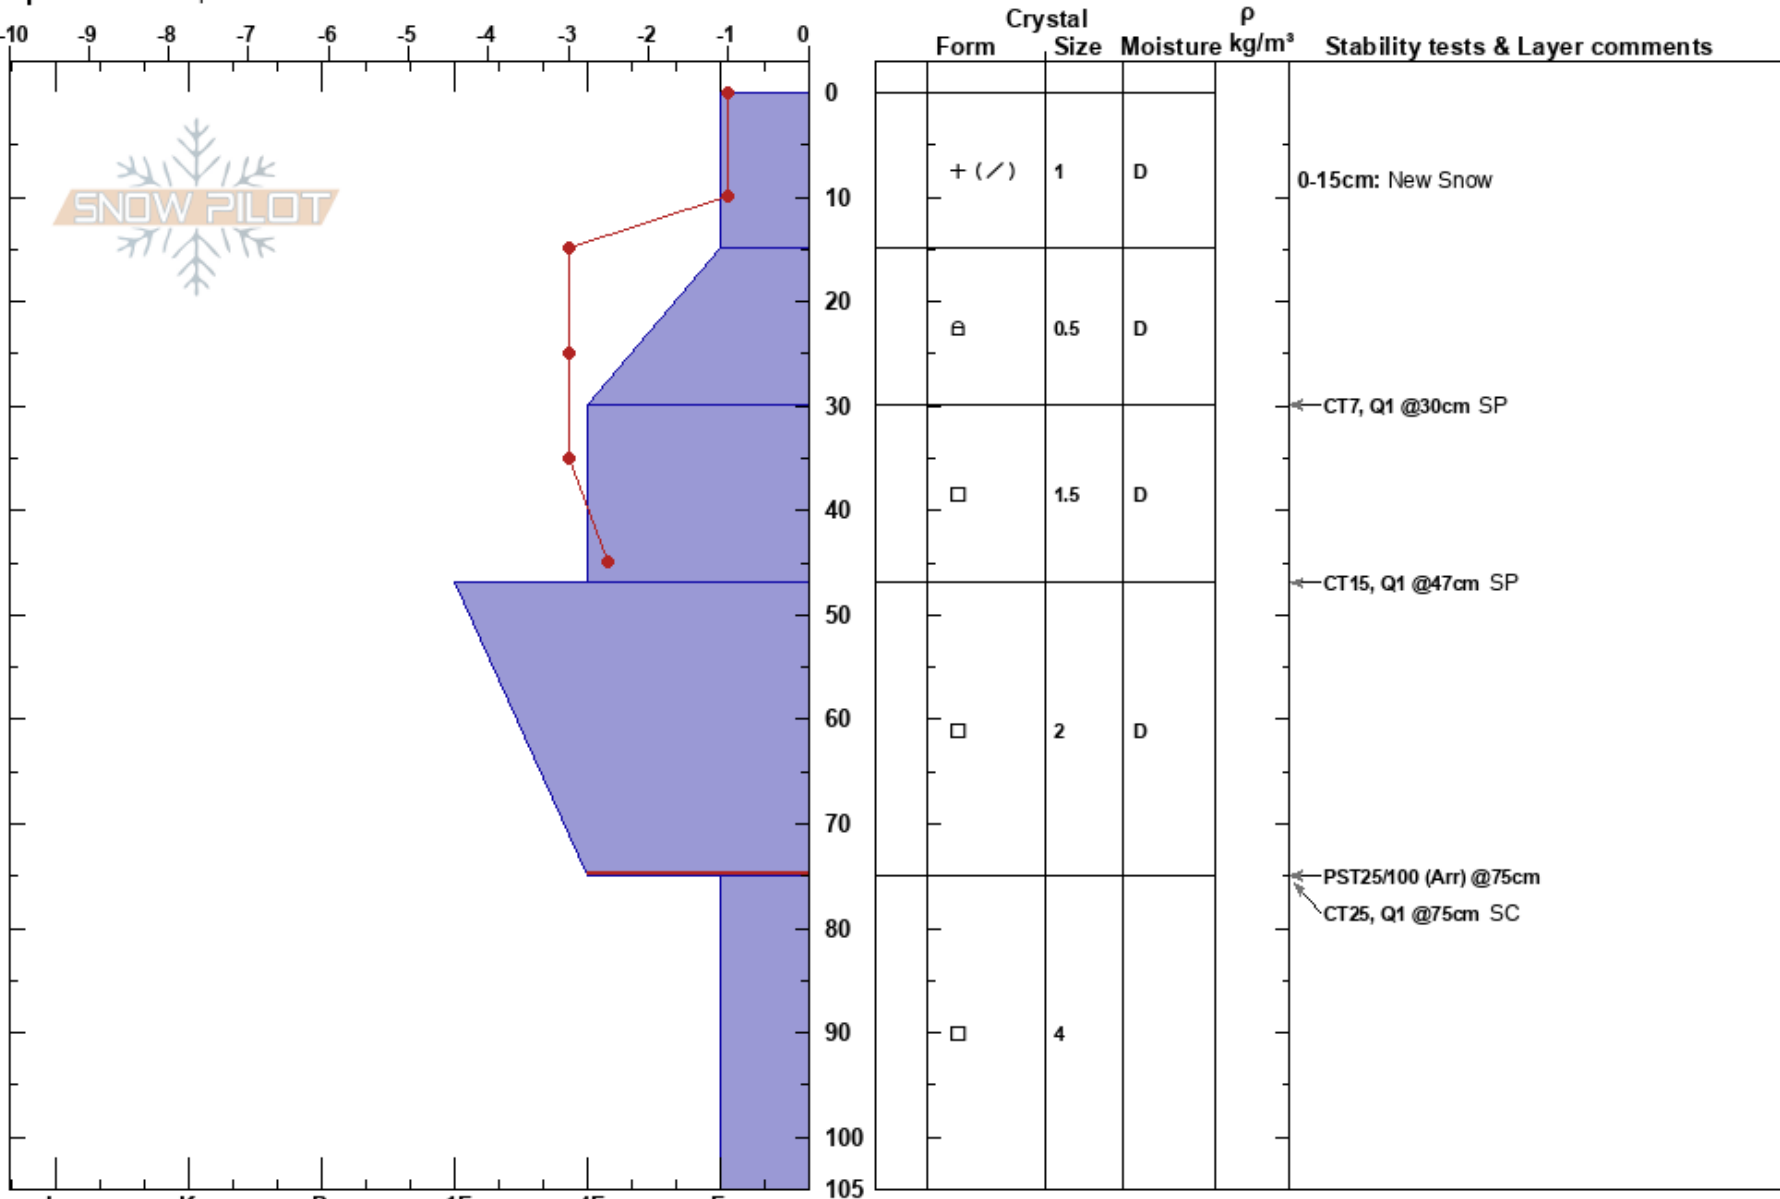

Moran Jct Test Pit
 Teton Range
 WY
Elevation: 6750 ft
Aspect: S
Specifics: Poor pit location

Devin Triantos
 02/14/2019 - 9:00am
Co-ord: 43.84189N, -110.50873W
Slope Angle: 3°
Wind Loading: no

Stability:
Air Temperature: 0°C
Sky Cover: BKN
Precipitation: S-1
Wind: E Calm

HS:105
PF:50
Layer Notes:
 0-15cm: New Snow
 47-75cm: Problematic layer

Notes: Test pit for AIARE avalanche pro-1 course.