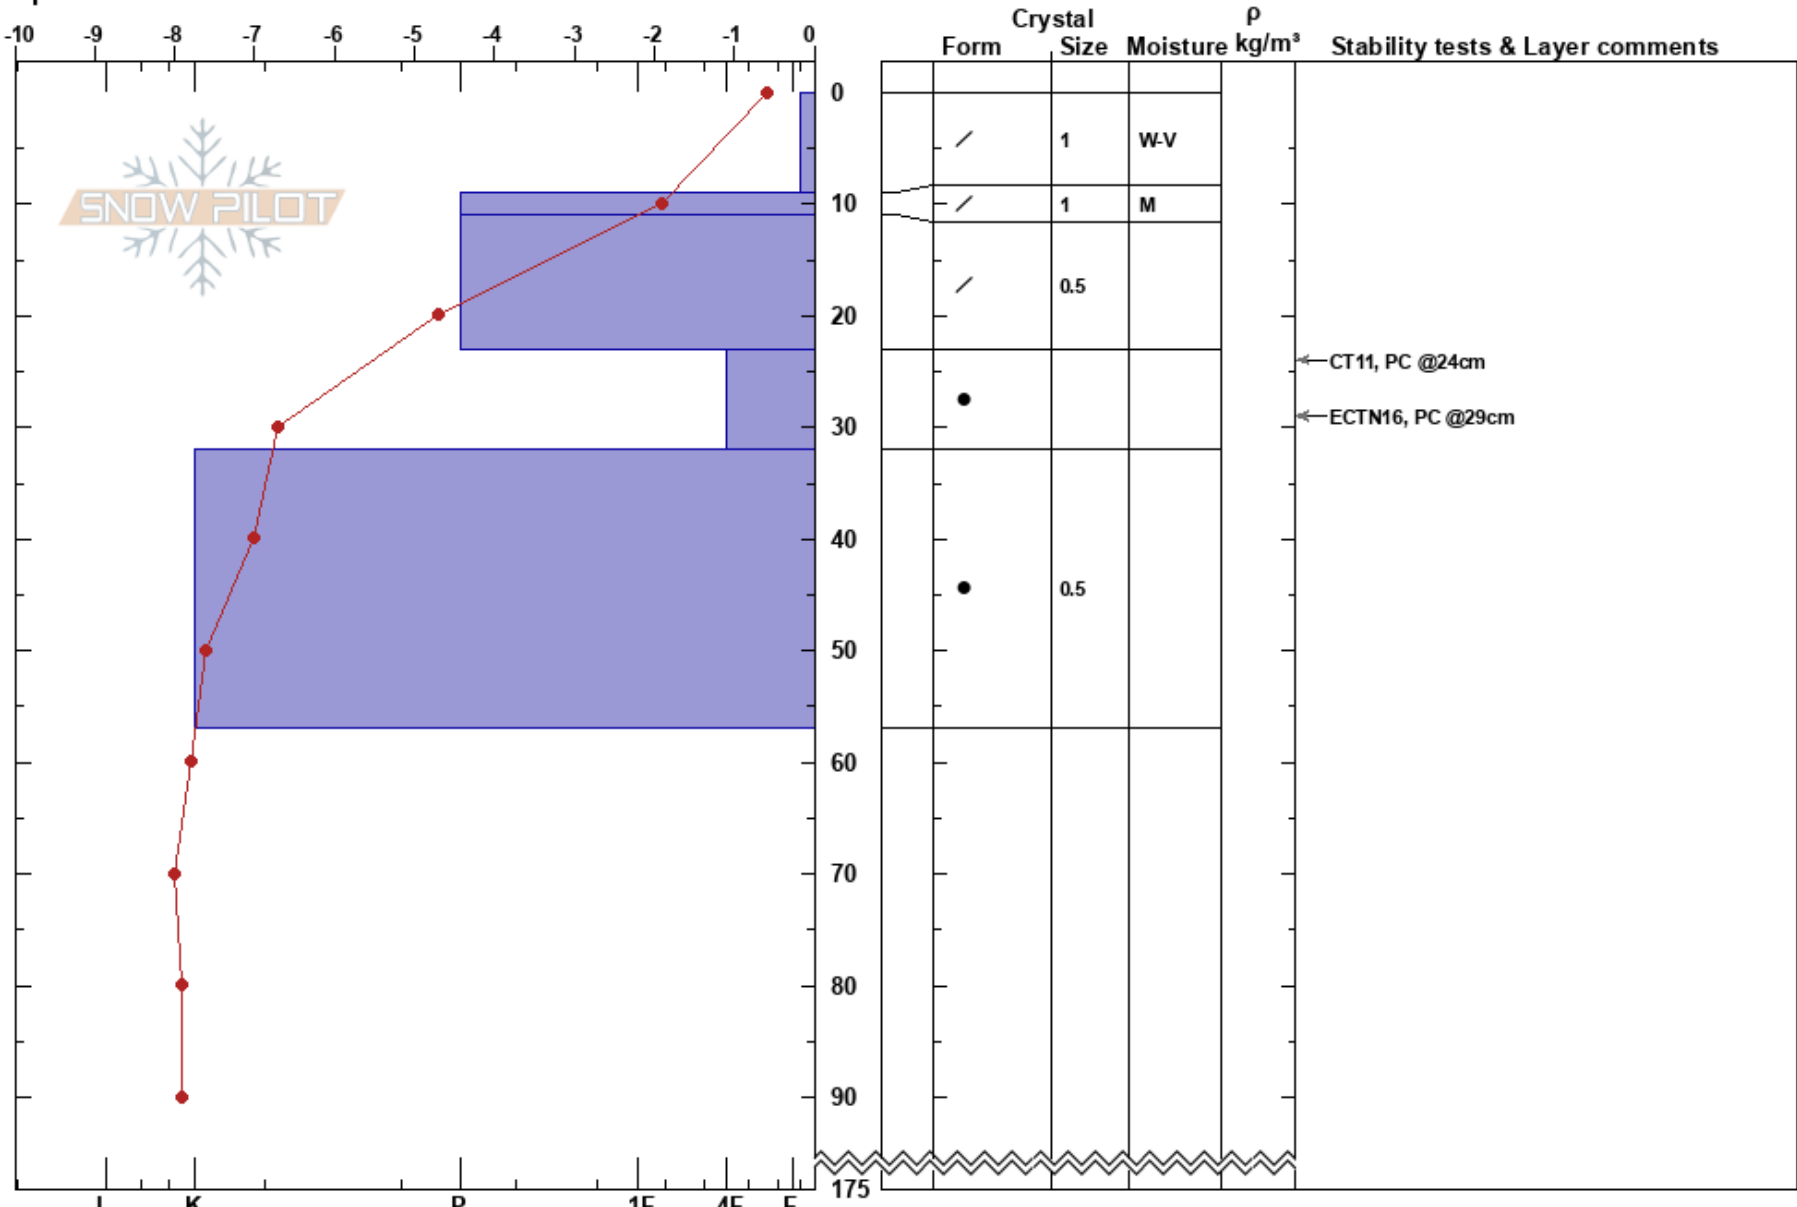

Bockhammaren  
 Ljungdalen  
 Sweden  
 Elevation: 1120 m  
 Aspect: E  
 Specifics:

Lars Back  
 15/02/2019 - 13:00  
 Co-ord: 62.94394N, 13.00352W  
 Slope Angle: 25°  
 Wind Loading: no

Stability:  
 Air Temperature: 1°C  
 Sky Cover: SCT  
 Precipitation: NO  
 Wind: S Light Breeze

HS:175  
 PF:10 23-32cm:Problematic layer

Notes: