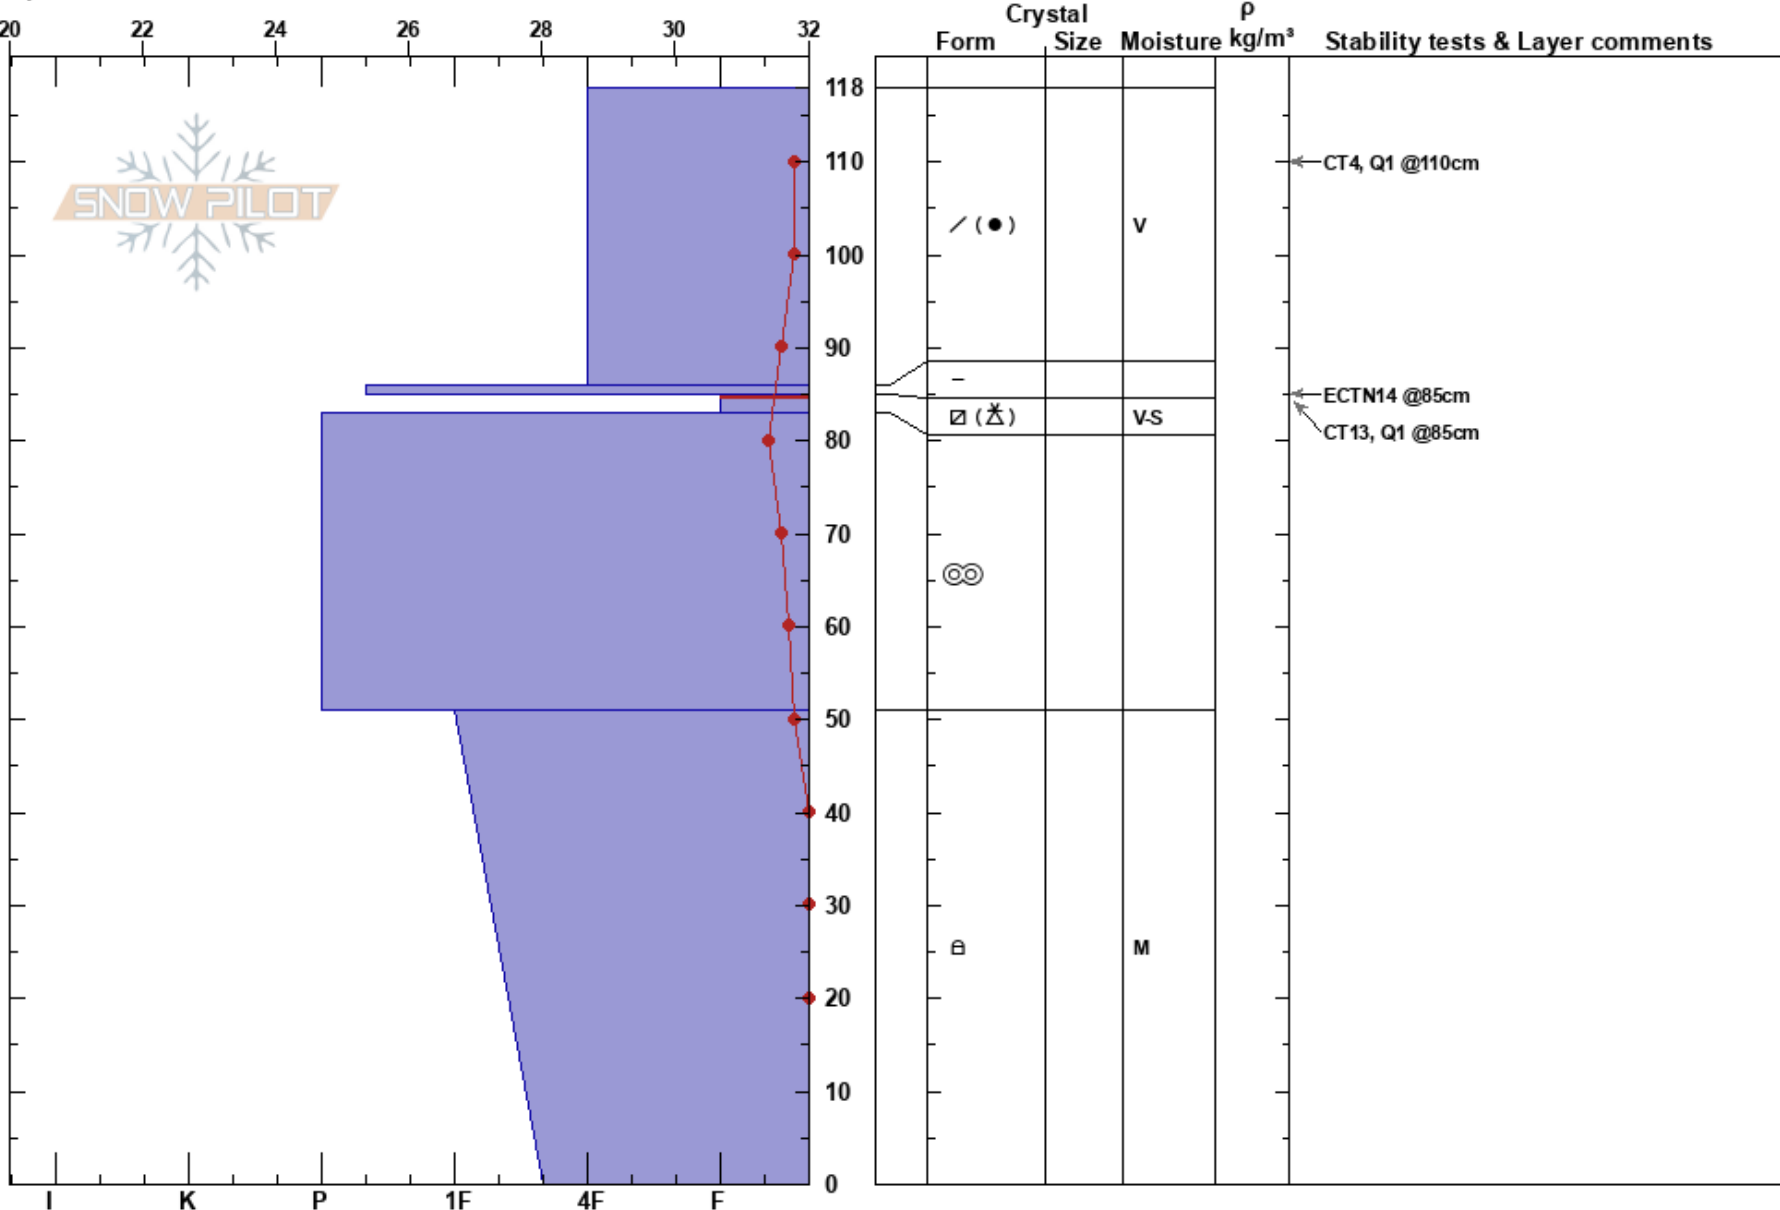

Maple Rise
 Wellsville
 UT
 Elevation: 5585 ft
 Aspect: E

toby weed
 02/14/2019 - 4:04pm
 Co-ord: 41.66024N, -111.98112W
 Slope Angle: 26°
 Wind Loading: previous

Stability: Very Poor HS:118 Layer Notes:
 Air Temperature: 41.5°F PF:37 85-83cm:Problematic layer
 Sky Cover: OVC
 Precipitation: NO
 Wind: SW Strong

Specifics: Pit is adjacent to avalanche: flank; Recent avalanche activity on similar slopes

Notes: Fresh and soft snow above 2/3 rain-crust saturated by heavy rain.