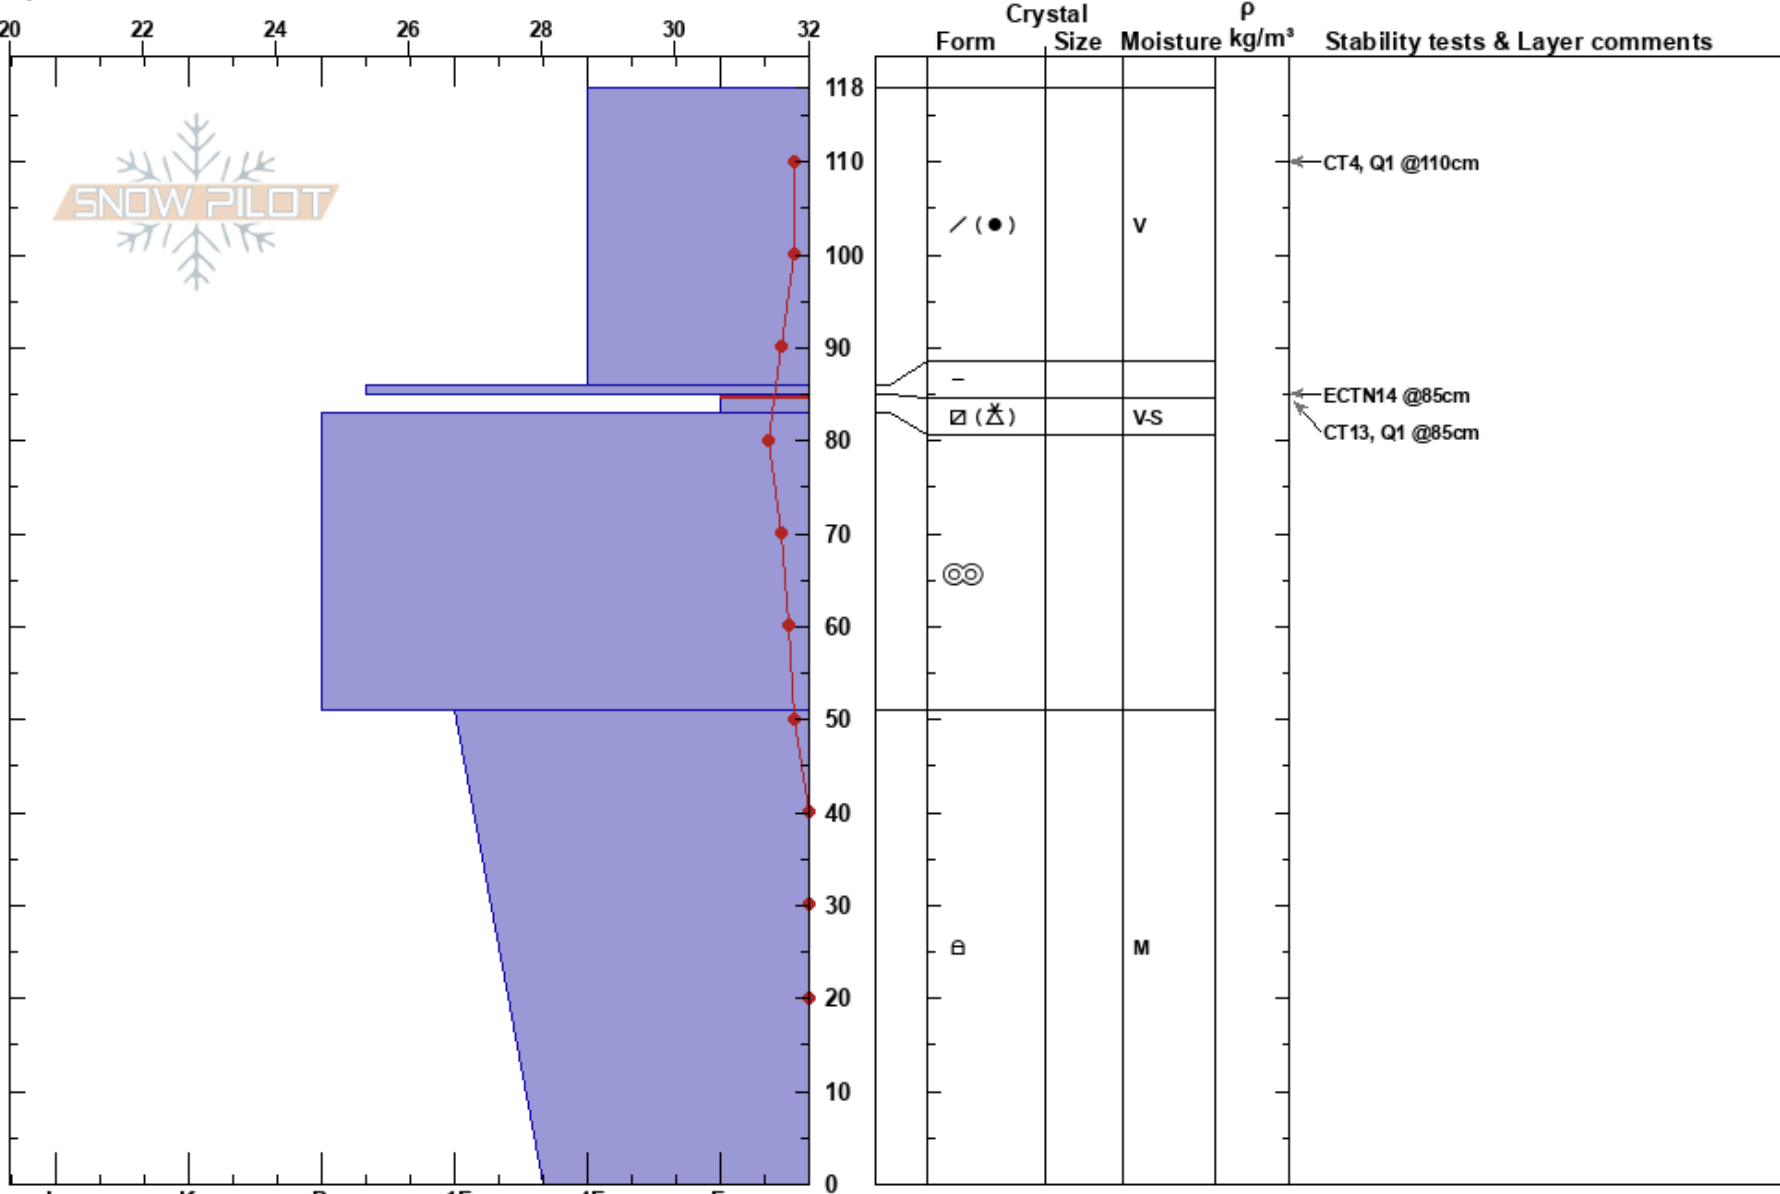

Maple Rise  
 Wellsville  
 UT  
 Elevation: 5585 ft  
 Aspect: E

toby weed  
 02/14/2019 - 4:04pm  
 Co-ord: 41.66024N, -111.98112W  
 Slope Angle: 26°  
 Wind Loading: previous

Stability: Very Poor HS:118 Layer Notes:  
 Air Temperature: 41.5°F PF:37 85-83cm: Problematic layer  
 Sky Cover: OVC  
 Precipitation: NO  
 Wind: SW Strong

Specifics: Pit is adjacent to avalanche: flank; Recent avalanche activity on similar slopes

Notes: Fresh and soft snow above 2/3 rain-crust saturated by heavy rain.